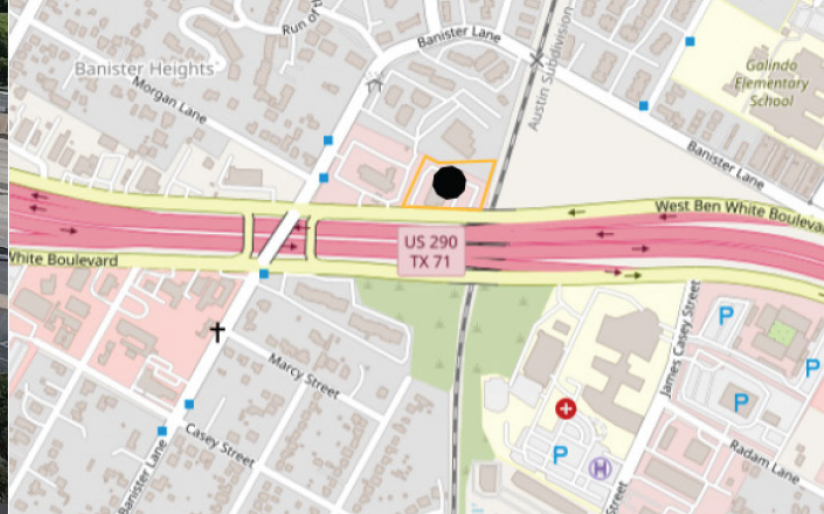

## Property Description - Owner Financing Available

1112 Ben White is located across Ben White from St. David's Medical South and direct access to major transit in South Austin.

- 1500-26,594 SF Available for Lease or Sale
- \$21.00 SF Leased
- 3 Floors, 26,594 RSF
- Set on 1.66 Acres, Built in 1982