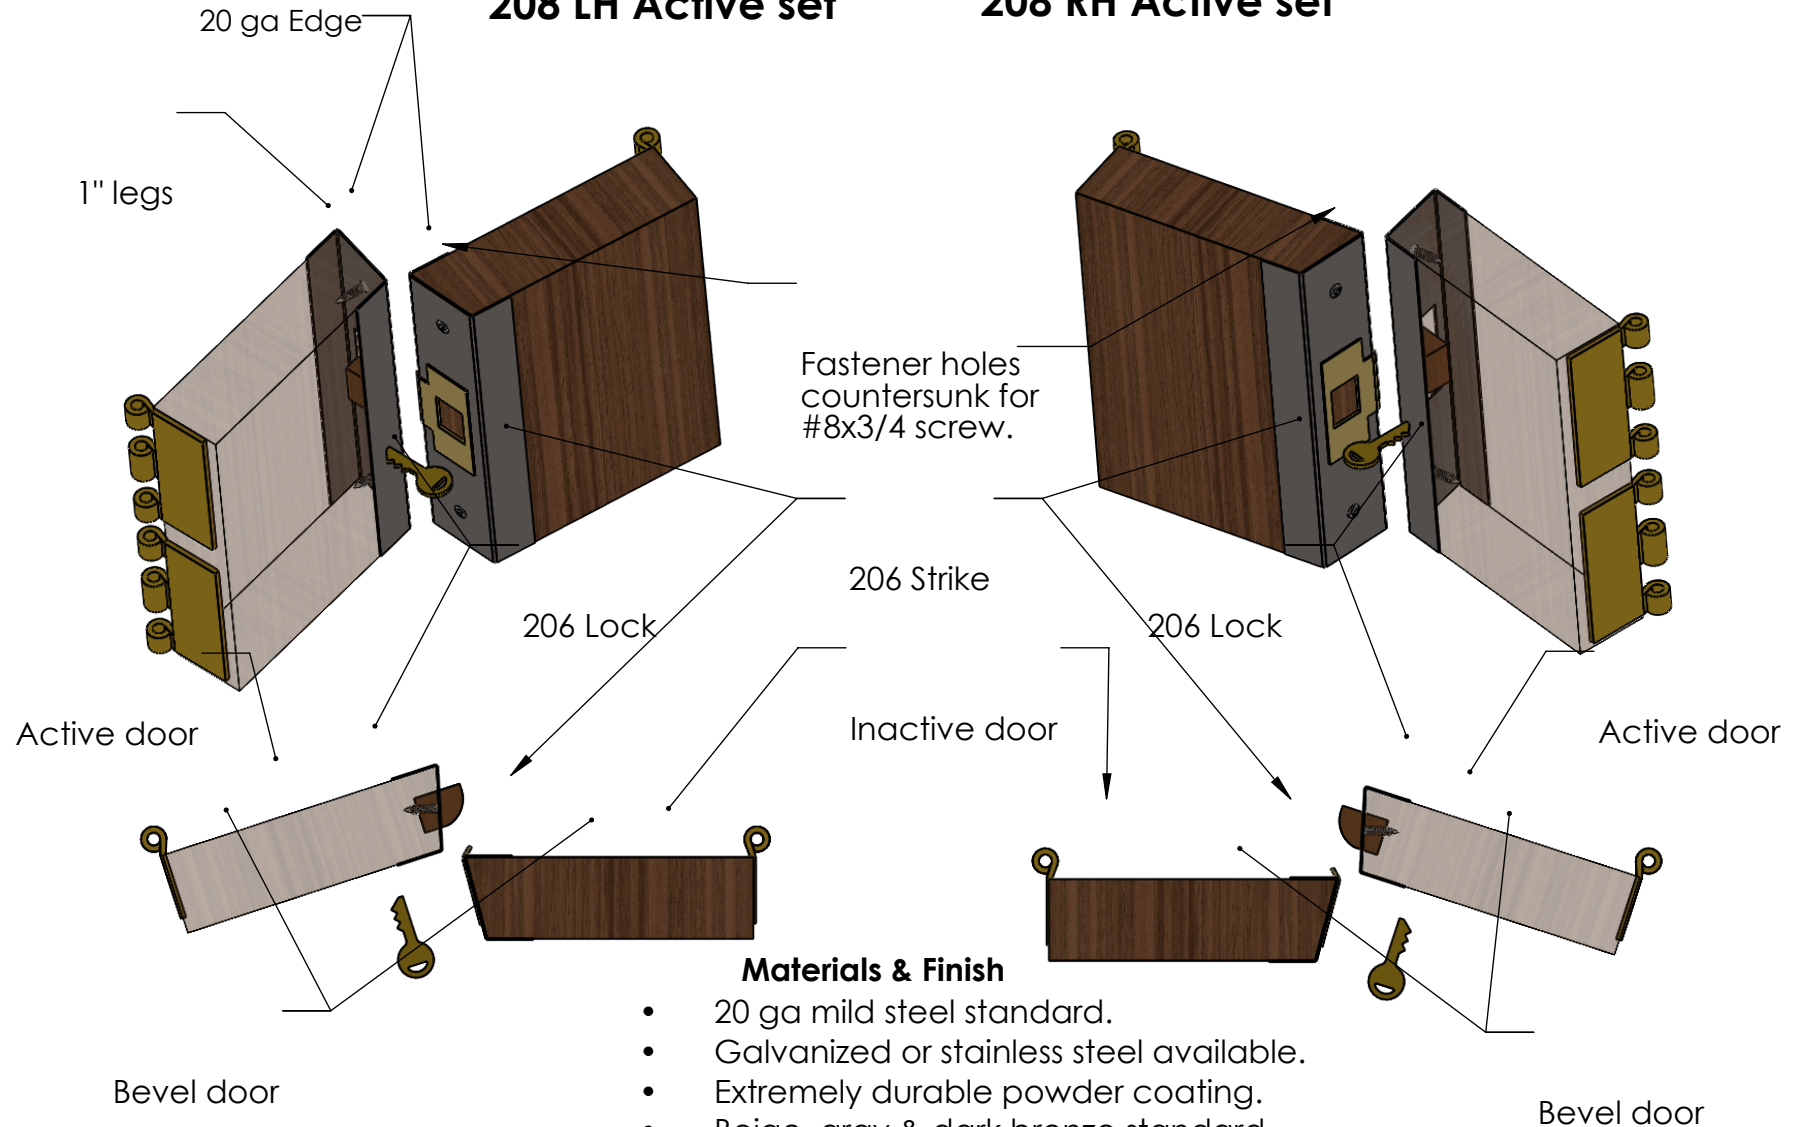

Edge & Astragal sets are listed to 90 MIN UL. Double Edge sets are listed to 90 MIN UL. Listed under both Negative and Positive Pressure Standards. UL Listed in steel & stainless steel. UL Listed with veneer wrapping under Negative & Positive Pressure.

### 208 LH Active set

### 208 RH Active set