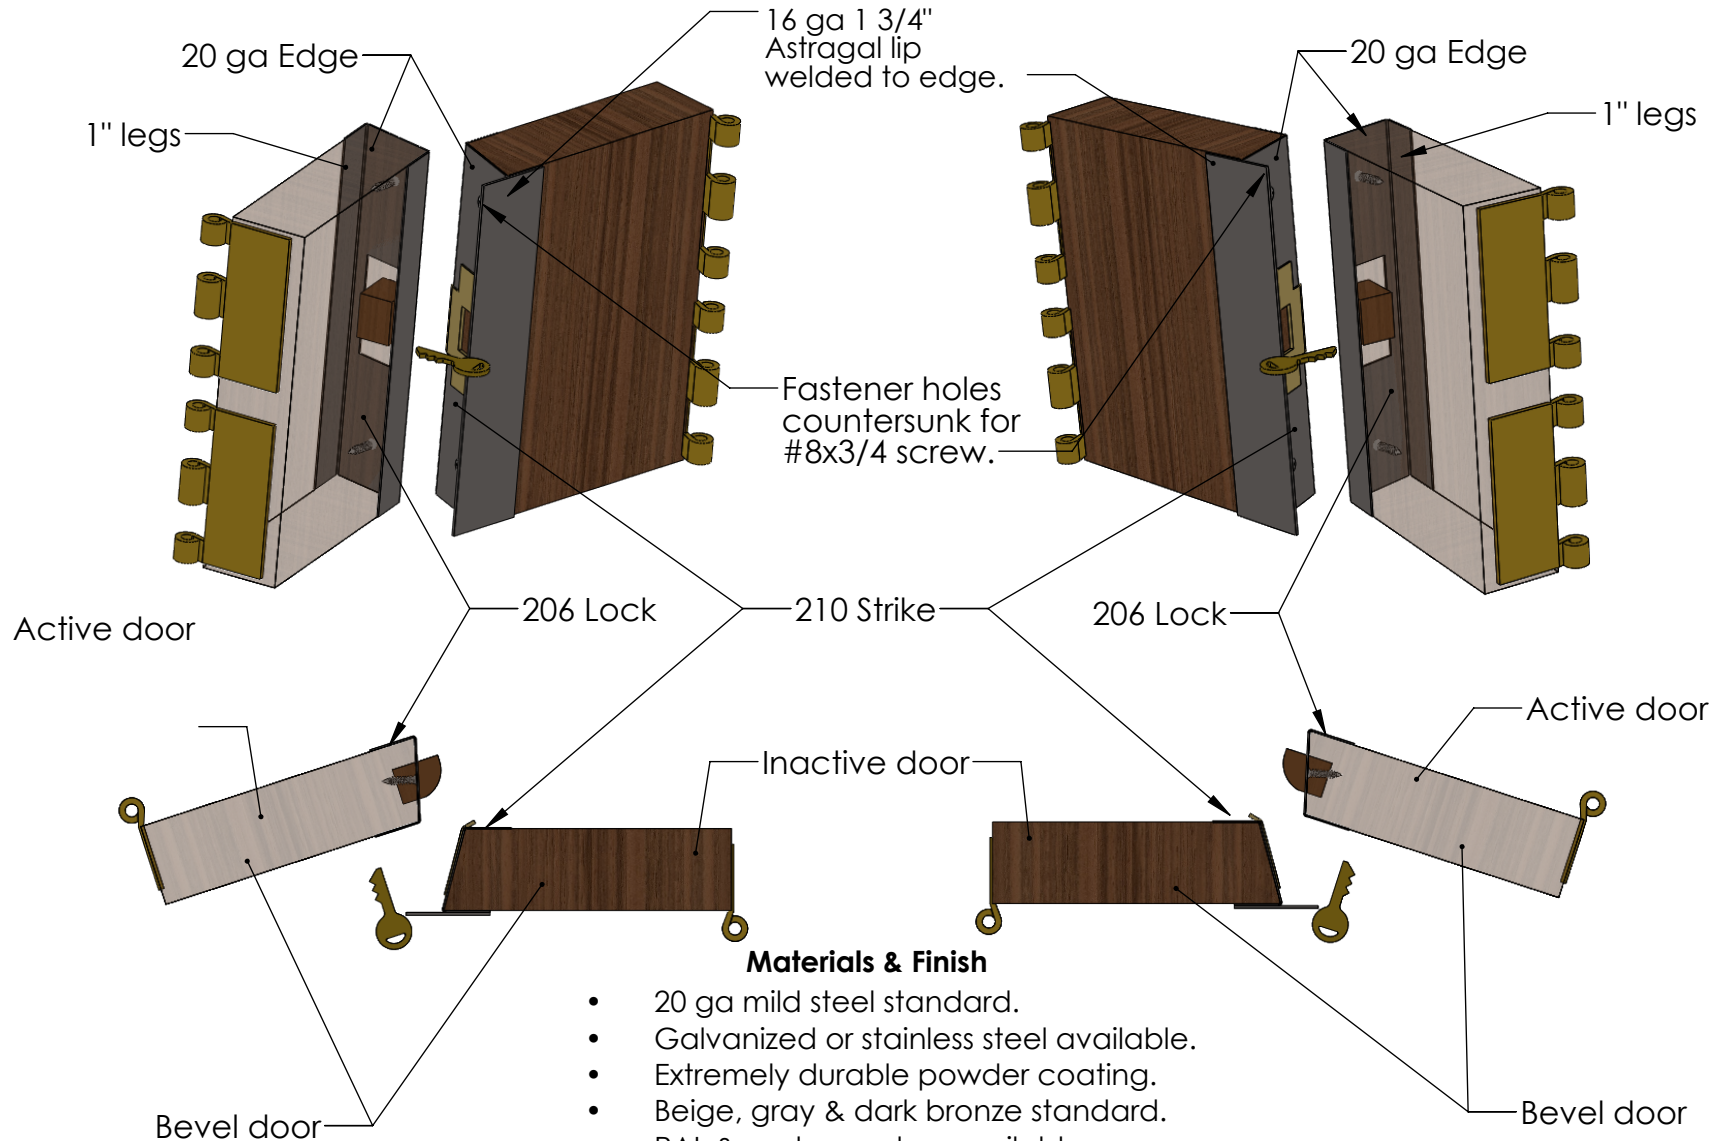

Edge & Astragal sets are listed to 90 MIN UL. Double Edge sets are listed to 90 MIN UL. Listed under both Negative and Positive Pressure Standards. UL Listed in steel & stainless steel. UL Listed with veneer wrapping under Negative & Positive Pressure.

### 209 LH Active set

### 209 RH Active set

#### Materials & Finish

- 20 ga mild steel standard.
- Galvanized or stainless steel available.
- Extremely durable powder coating.
- Beige, gray & dark bronze standard.
- RAL & custom colors available.
- Real wood veneer.
- Lead-lined available.
- Lengths to 120".