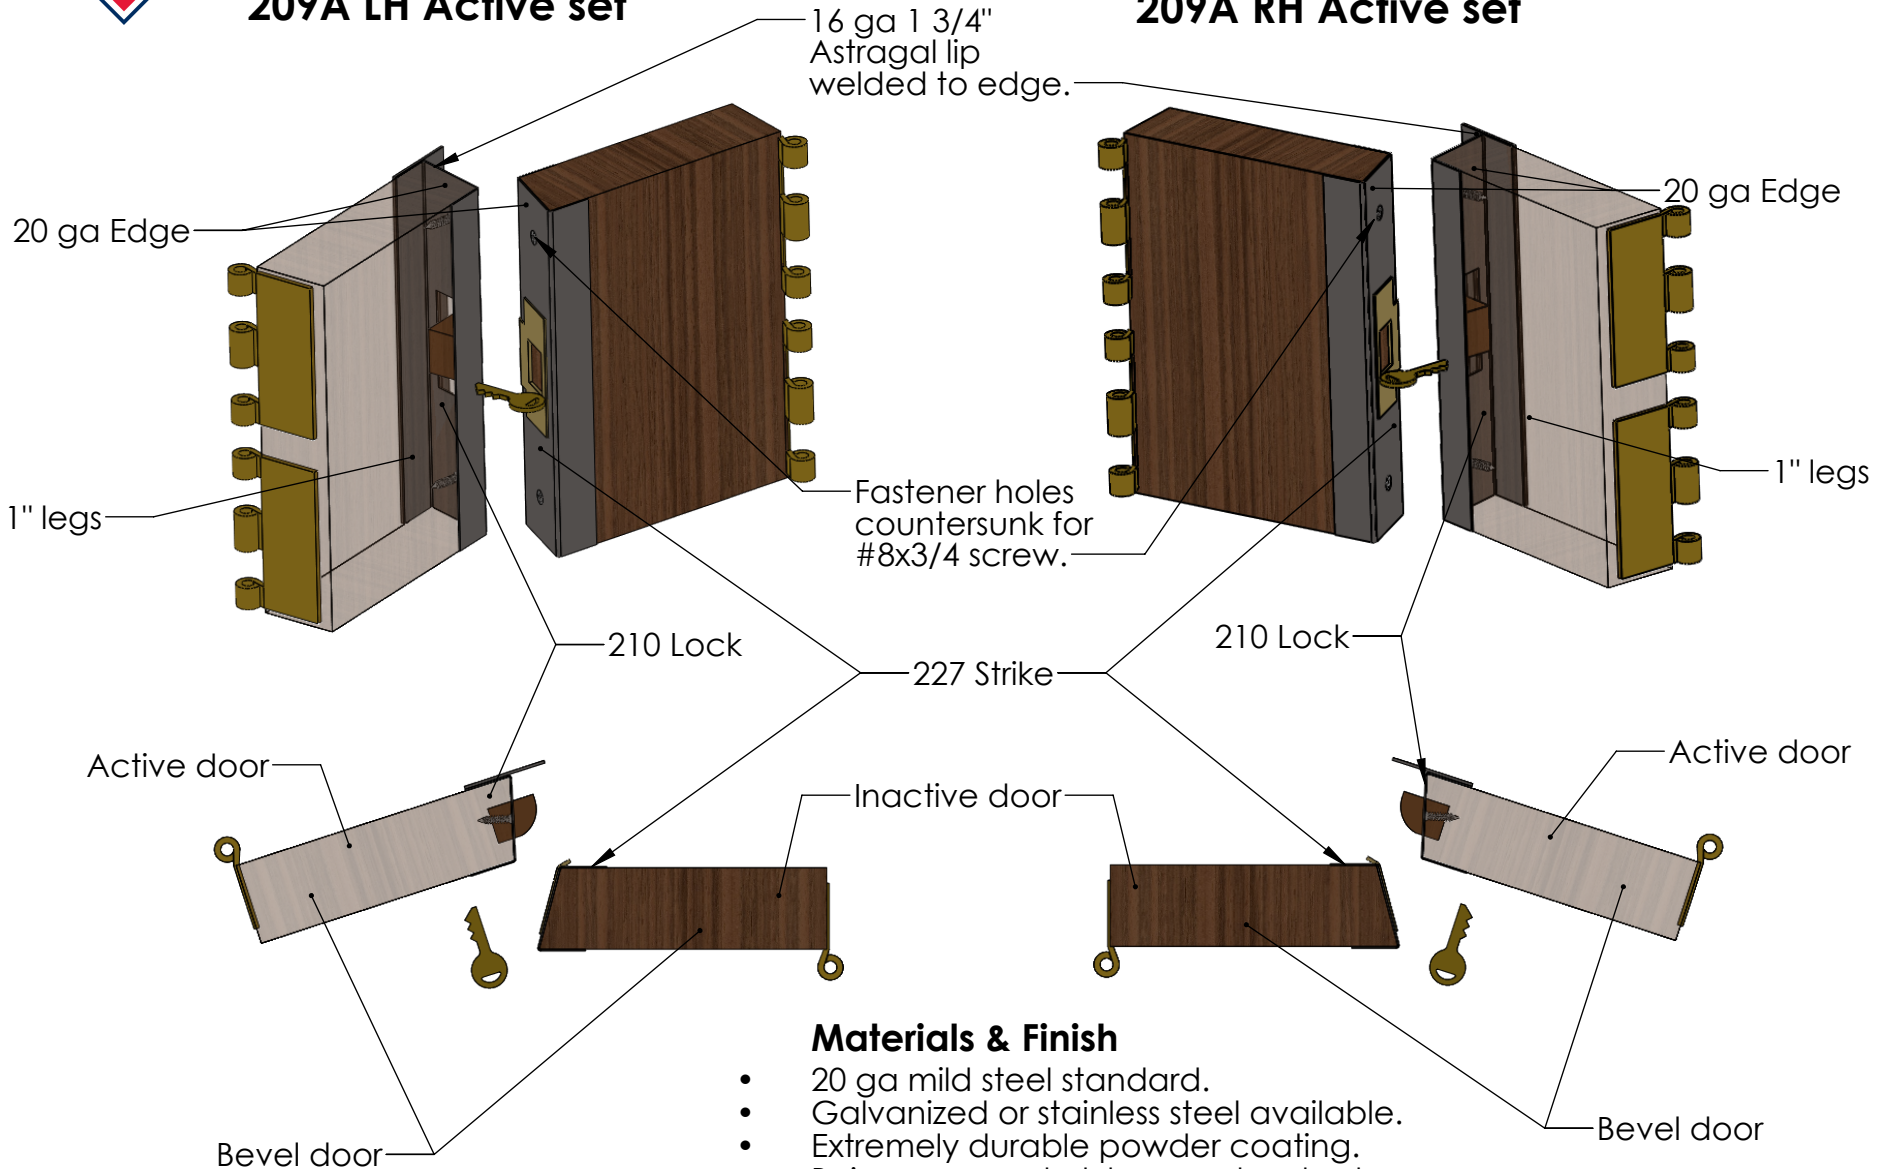

Edge & Astragal sets are listed to 90 MIN UL. Double Edge sets are listed to 90 MIN UL. Listed under both Negative and Positive Pressure Standards. UL Listed in steel & stainless steel. UL Listed with veneer wrapping under Negative & Positive Pressure.

### 209A LH Active set

### 209A RH Active set

#### Materials & Finish

- 20 ga mild steel standard.
- Galvanized or stainless steel available.
- Extremely durable powder coating.
- Beige, gray & dark bronze standard.
- RAL & custom colors available.
- Real wood veneer.
- Lead-lined available.
- Lengths to 120".