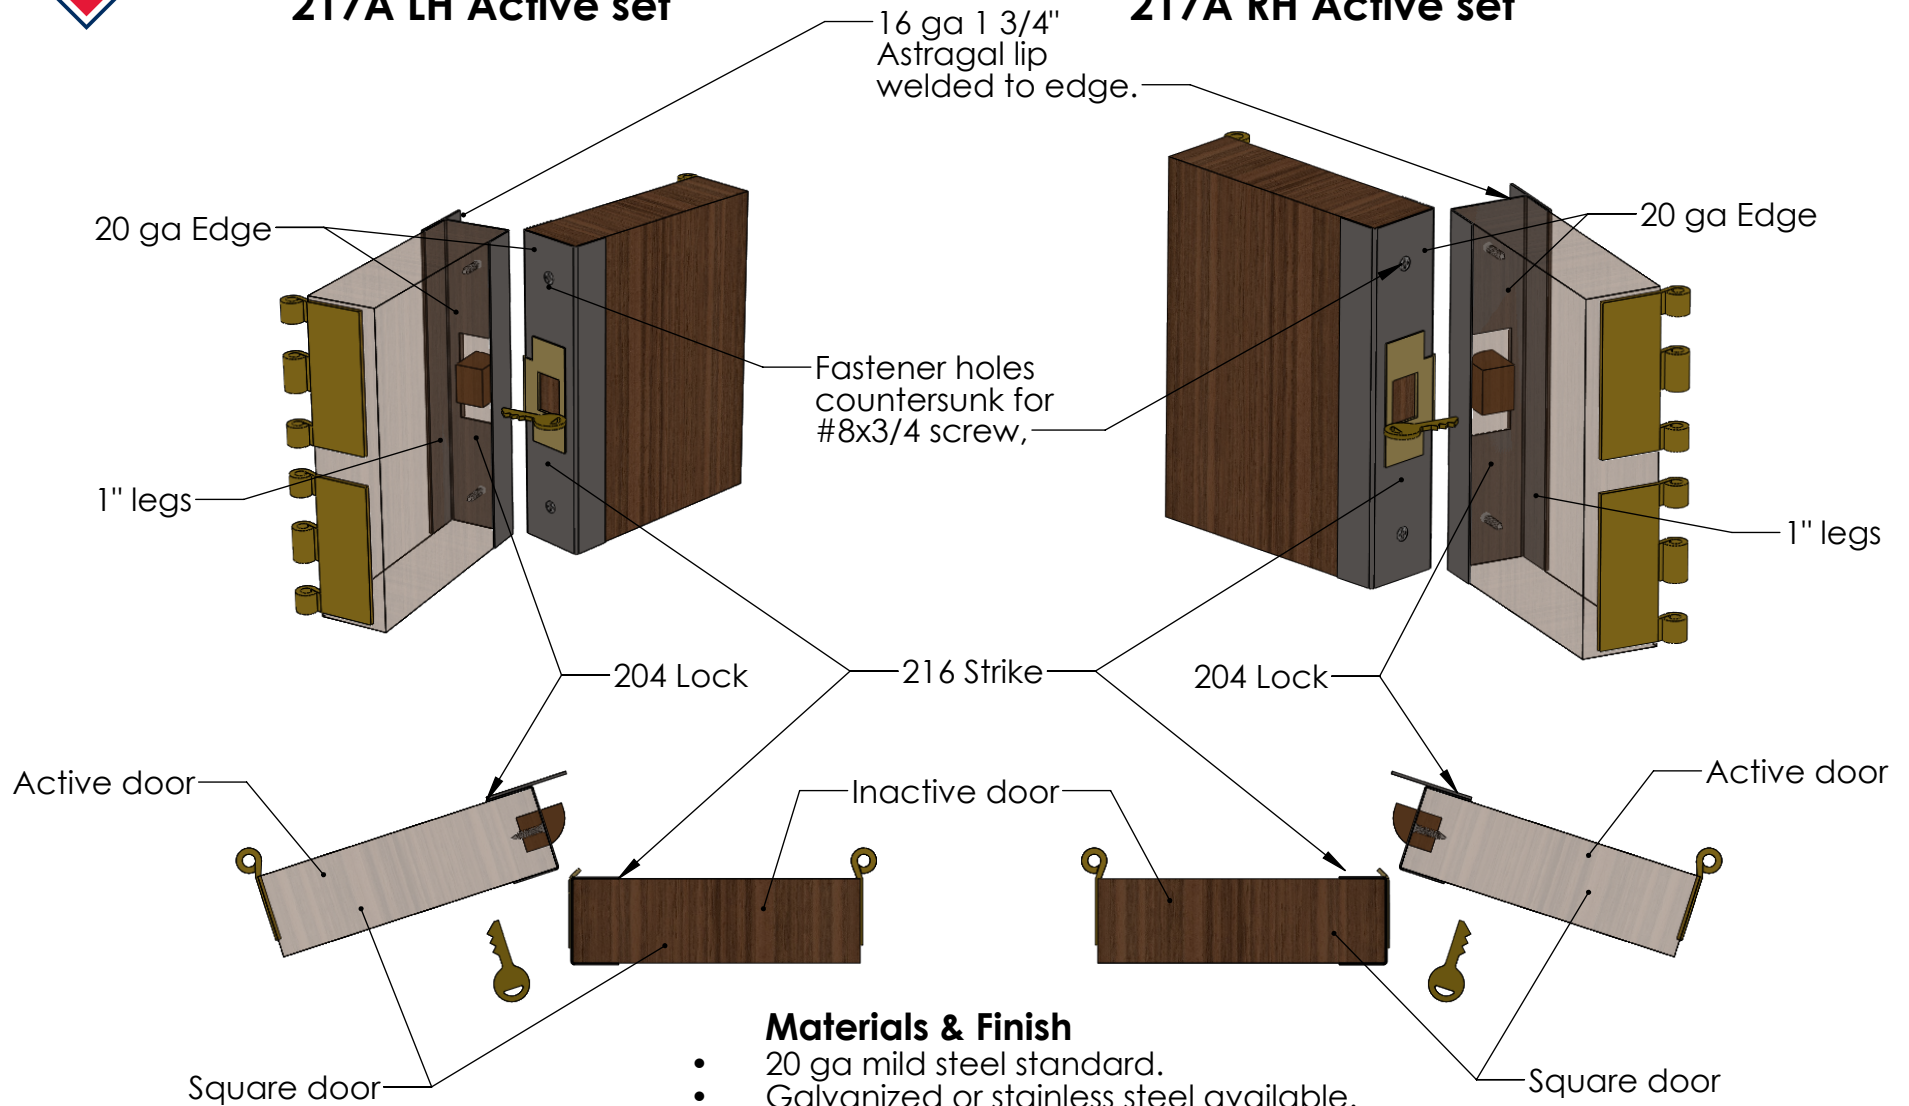

Edge & Astragal sets are listed to 90 MIN UL. Double Edge sets are listed to 90 MIN UL. Listed under both Negative and Positive Pressure Standards. UL Listed in steel & stainless steel. UL Listed with veneer wrapping under Negative & Positive Pressure.

217A LH Active set

217A RH Active set

Materials & Finish

- 20 ga mild steel standard.
- Galvanized or stainless steel available.
- Extremely durable powder coating.
- Beige, gray & dark bronze standard.
- RAL & custom colors available.
- Real wood veneer.
- Lead-lined available.
- Lengths to 120".