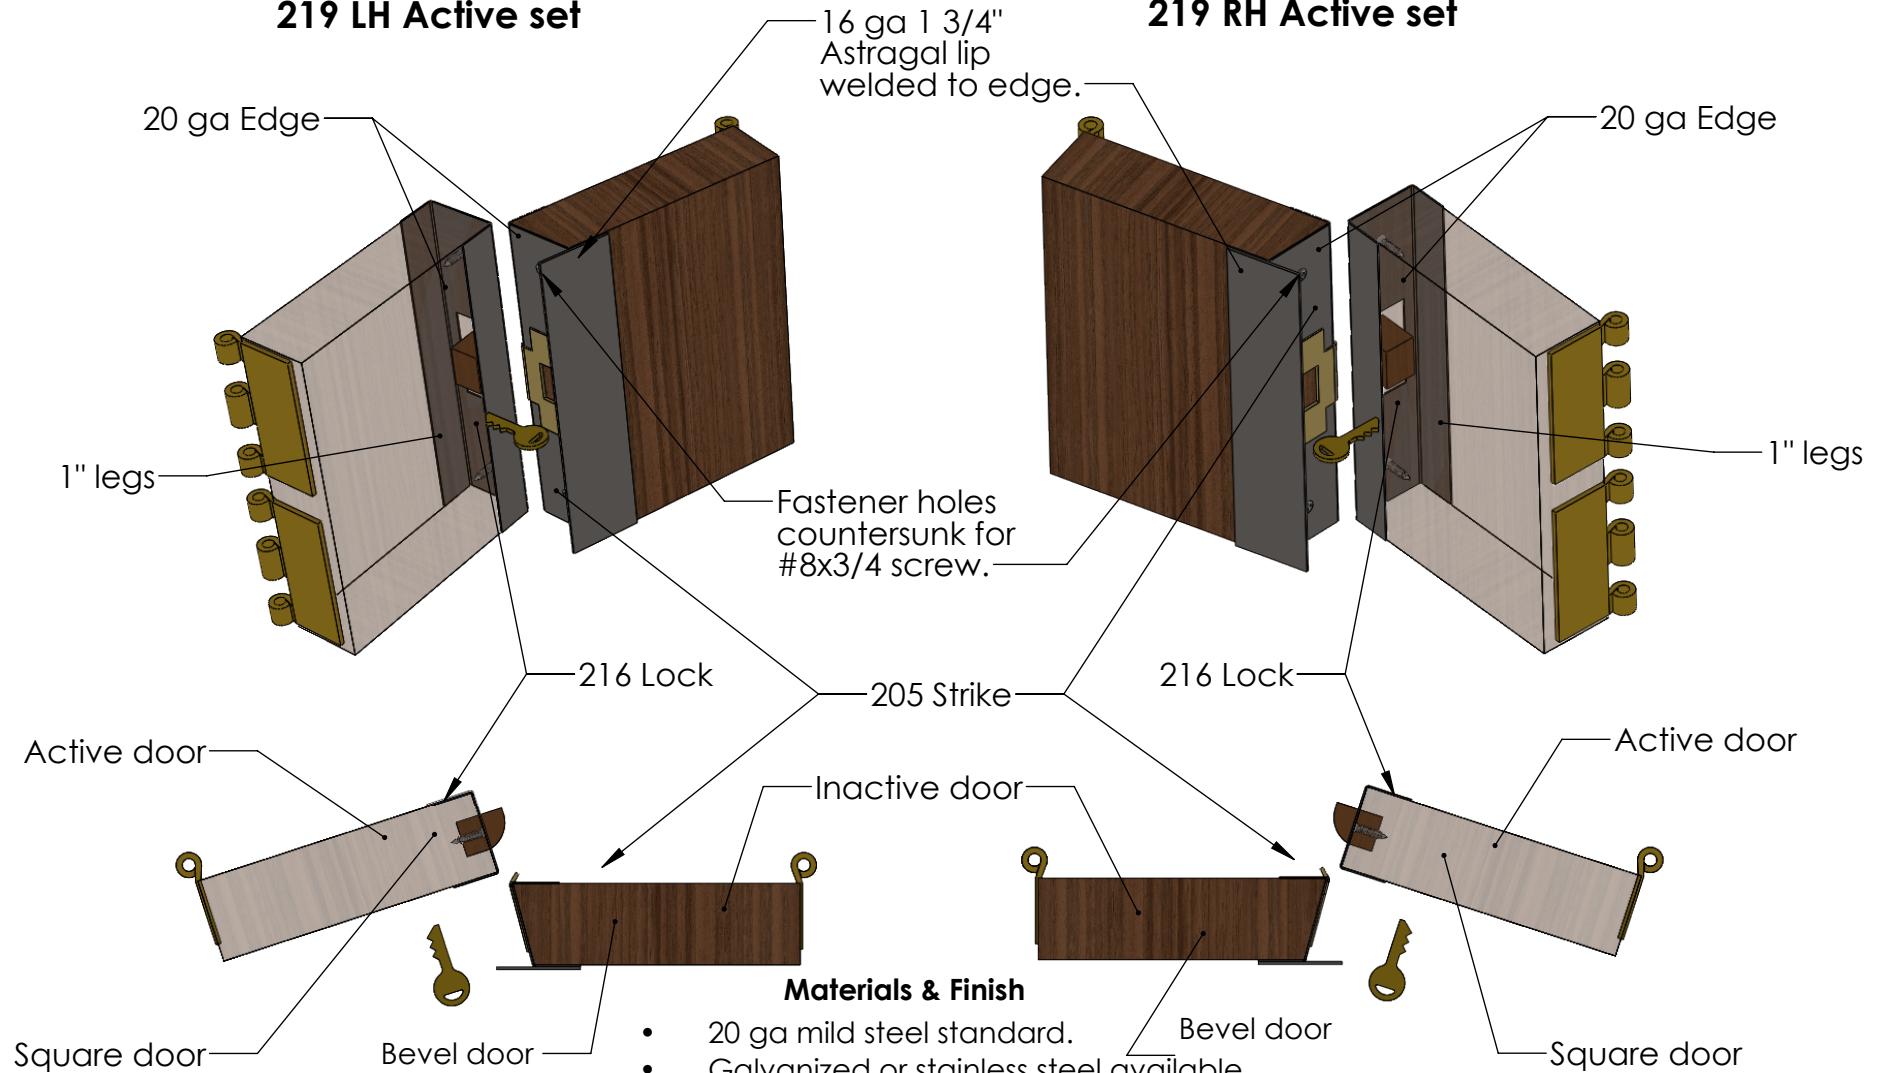

Edge & Astragal sets are listed to 90 MIN UL. Double Edge sets are listed to 90 MIN UL. Listed under both Negative and Positive Pressure Standards. UL Listed in steel & stainless steel. UL Listed with veneer wrapping under Negative & Positive Pressure.

219 LH Active set

219 RH Active set

Materials & Finish

- 20 ga mild steel standard.
- Galvanized or stainless steel available.
- Extremely durable powder coating.
- Beige, gray & dark bronze standard.
- RAL & custom colors available.
- Real wood veneer.
- Lead-lined available.
- Lengths to 120".