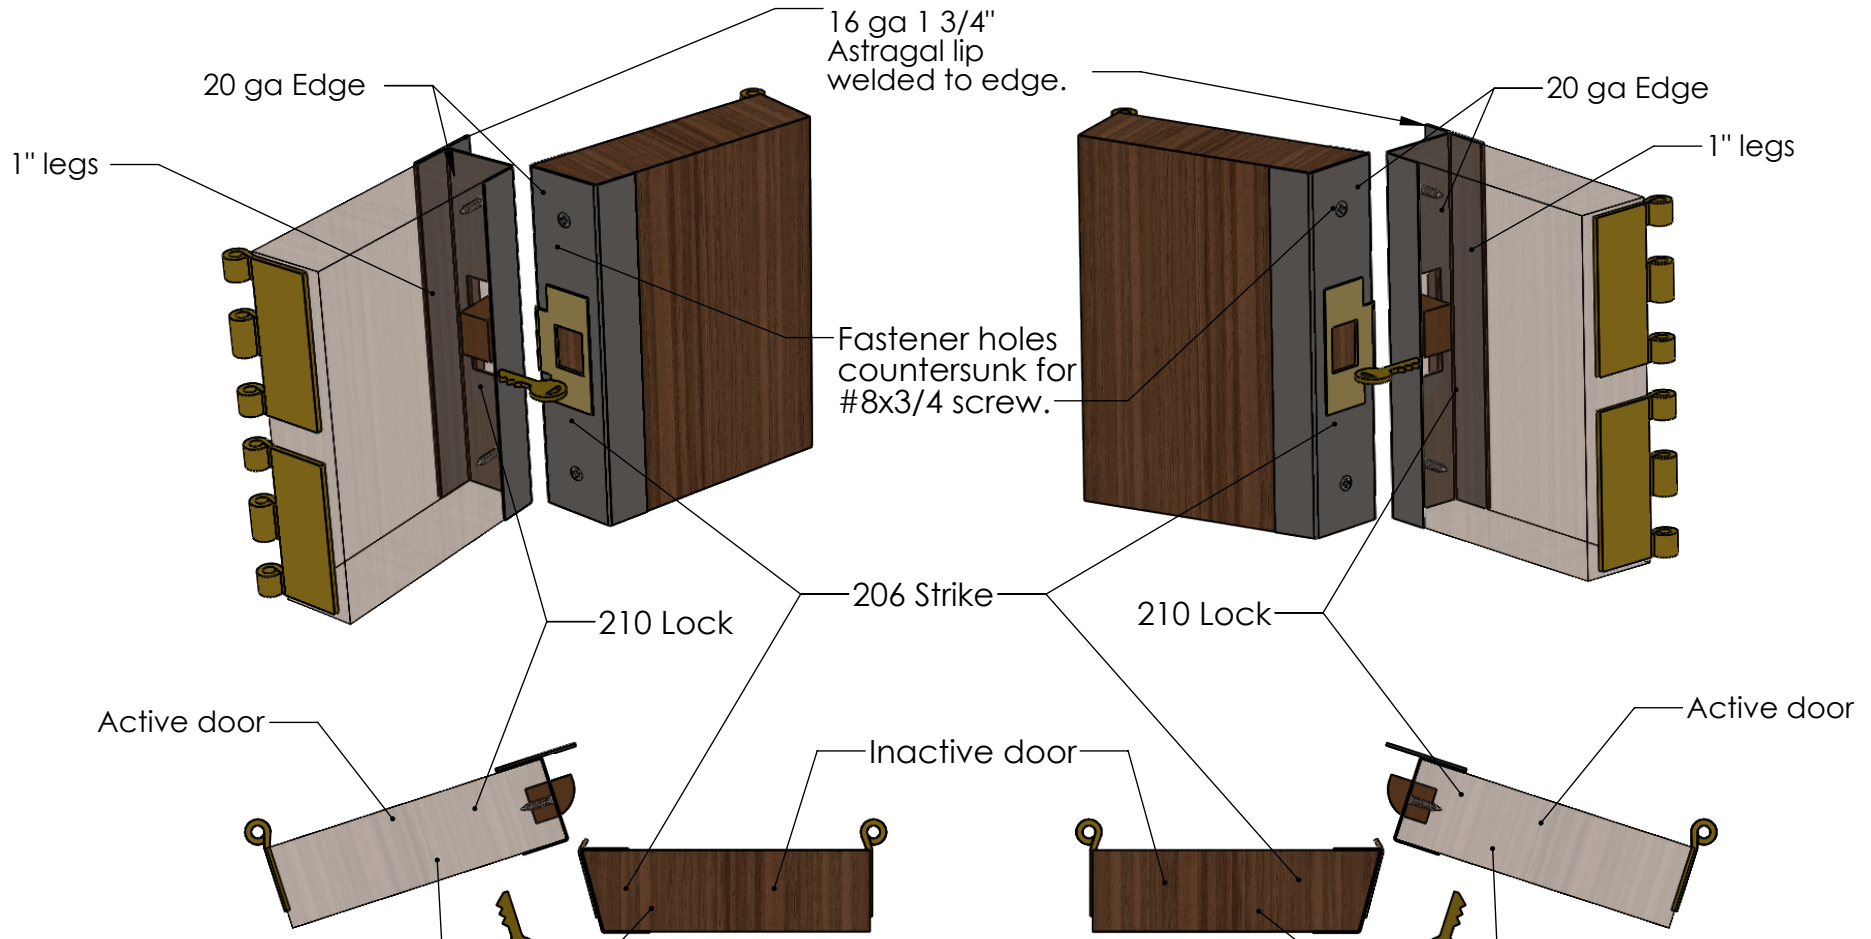

Edge & Astragal sets are listed to 90 MIN UL. Double Edge sets are listed to 90 MIN UL. Listed under both Negative and Positive Pressure Standards. UL Listed in steel & stainless steel. UL Listed with veneer wrapping under Negative & Positive Pressure.

### 226 LH Active set

### 226 RH Active set