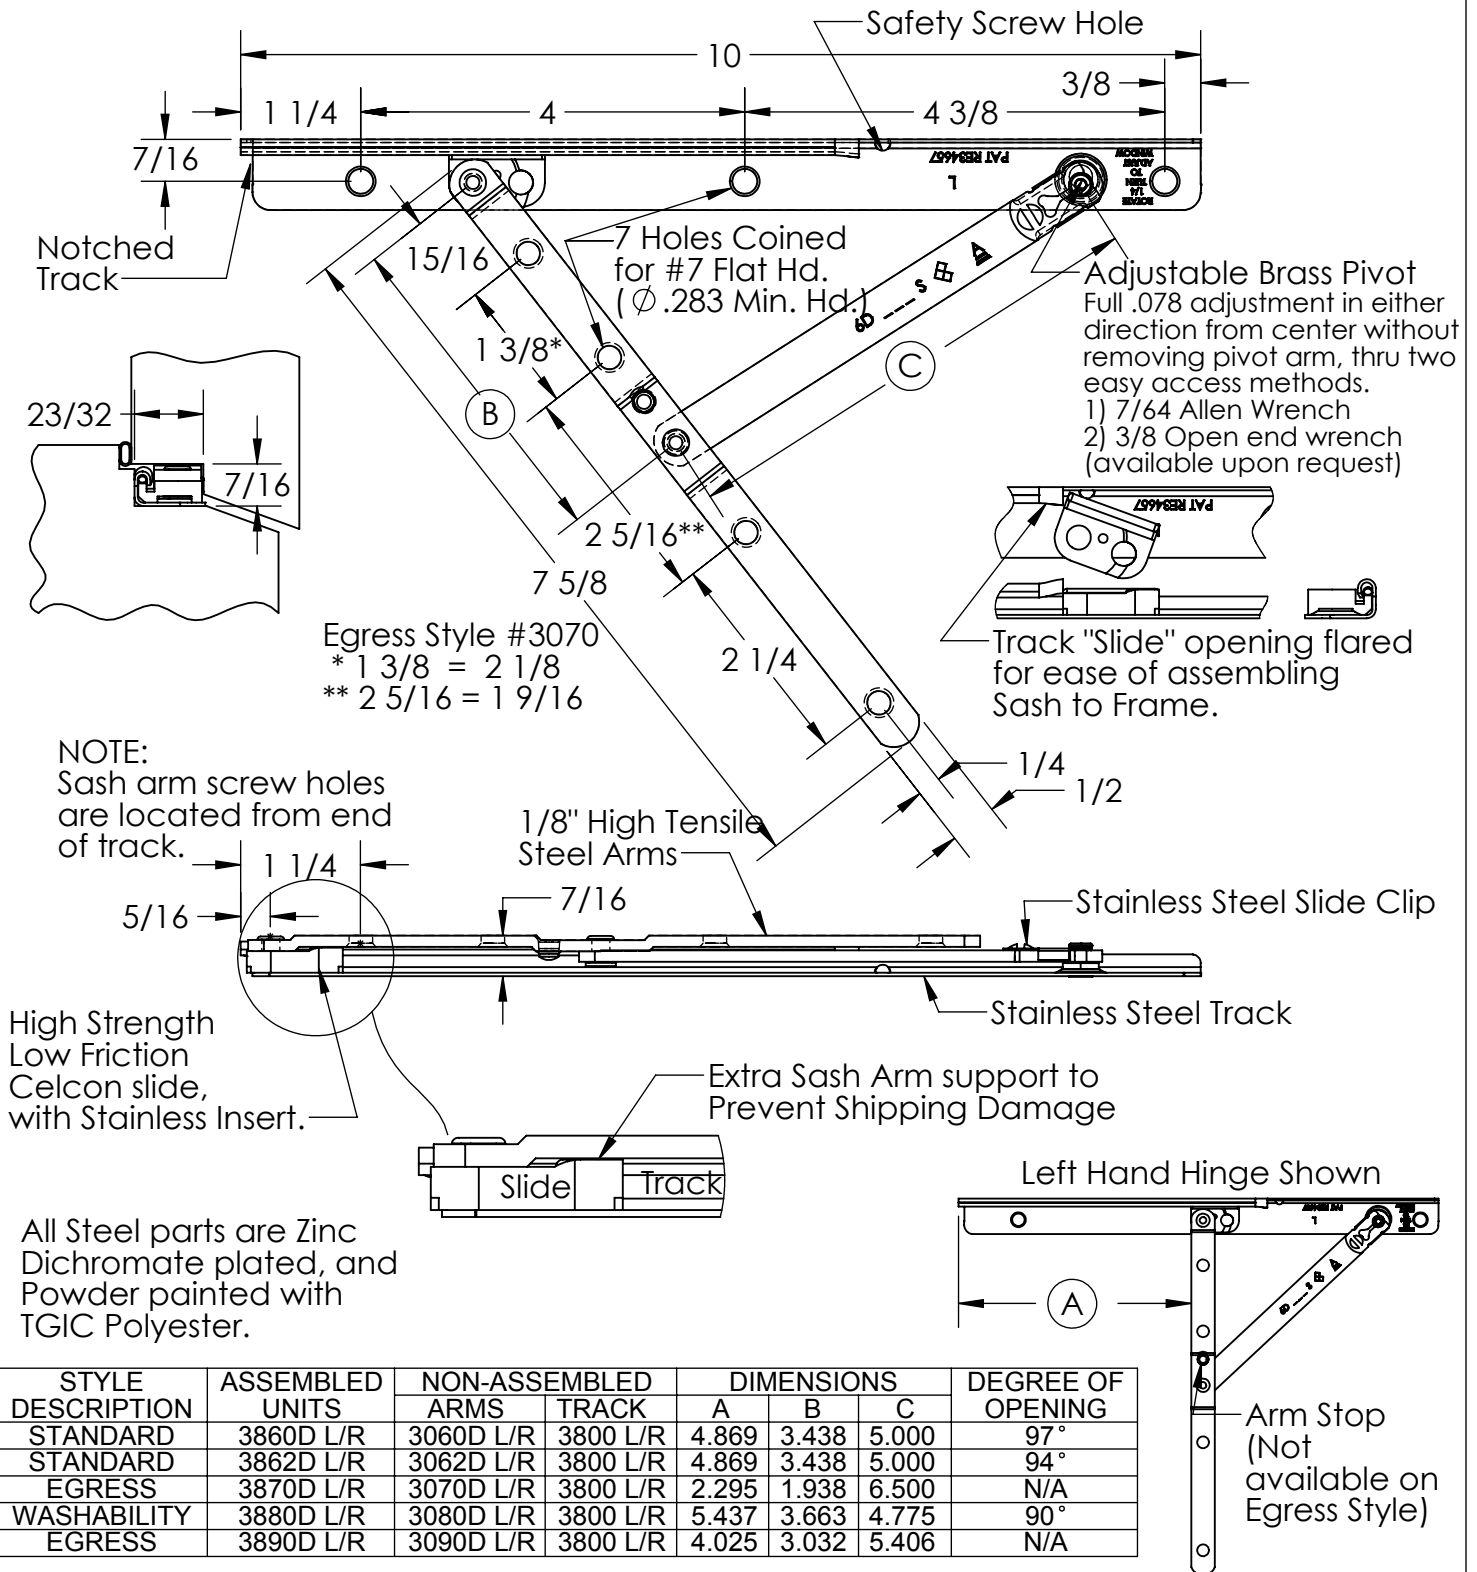

3800 SERIES

ADJUSTABLE 10" CONCEALED CASEMENT HINGE

ALL METAL STAMPING, INC.

411 W. Spruce St. PO Box 485 Abbotsford, WI 54405
www.AllMetalStamping.com

Phone (715) 223-6324
Fax (715) 223-3352