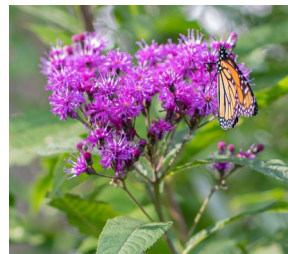

Ironweed

Symphotrichum lateriflorum