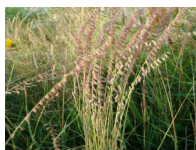

2024 NATIVE SEED MIXES

Pollinator Mix (\$23)

Description:

A pollinator's dream! Attract bees, butterflies, birds and hummingbirds to your yard with the colors and smells of a beautiful native flower garden! This perennial mix is formulated for most soil conditions and includes an assortment of spring, summer and fall blooming species. Tolerates a range of soil conditions (moist to well-drained), but not flooding or prolonged saturation. Plants grow up to 3 feet tall.

Species:

Over 25 native perennial wildflowers and 4 or more native grasses blooming spring through fall! Some species in the packet include: Prairie Onion, Leadplant, Columbine, Marsh Milkweed, Common Milkweed, Butterfly Milkweed, Showy Milkweed, New England Aster, White Wild Indigo, Partridge Pea, White Prairie Clover, Side Oats Grama, Blue Grama, Junegrass, Little Bluestem, Prairie Dropseed....

Quantity:

Covers up to 100 square feet

It is recommended to mix with sand or sawdust to disburse seed.

Prairie Onion

Leadplant

Columbine

Marsh Milkweed

Common Milkweed

Butterfly Milkweed

Showy Milkweed

New England Aster

White Wild Indigo

Partridge Pea

White Prairie Clover

Side Oats Grama

Blue Grama