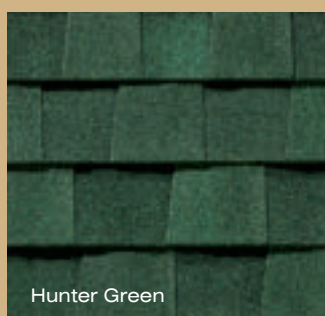

LANDMARK[®]

with
STREAK Fighter[®]

“Best Buy”

As ranked by a leading
Consumer Magazine.

Shown in Weathered Wood

takes roofing to a higher level

Durable, beautiful color-blended line of shingles. The widest array of colors to suit any trim, stucco or siding color. Manufactured with self-sealing adhesive strips and a wide nailing zone, larger than competitors for ease of installation so your roofing job is complete in no time.

See actual warranty for specific details and limitations.

LANDMARK® color palette

Shown in Driftwood