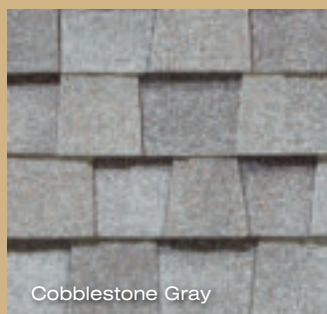

LANDMARK[®]

with
STREAK Fighter[®]

“Best Buy”

As ranked by a leading
Consumer Magazine.

Shown in Weathered Wood

takes roofing to a higher level

Durable, beautiful color-blended line of shingles. The widest array of colors to suit any trim, stucco or siding color. Manufactured with self-sealing adhesive strips and a wide nailing zone, larger than competitors for ease of installation so your roofing job is complete in no time.

See actual warranty for specific details and limitations.

LANDMARK® color palette

Shown in Driftwood