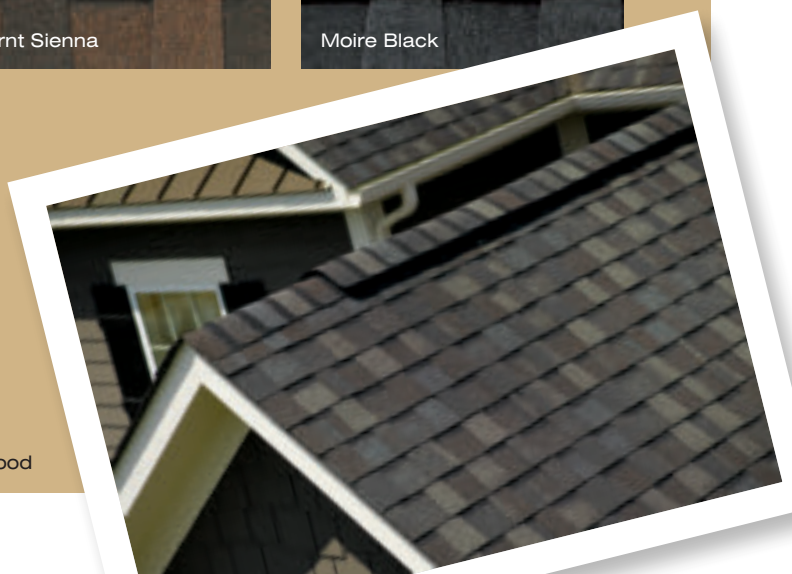

LANDMARK[®]

with
STREAK Fighter[®]

“Best Buy”

As ranked by a leading
Consumer Magazine.

Shown in Weathered Wood

takes roofing to a higher level

Durable, beautiful color-blended line of shingles. The widest array of colors to suit any trim, stucco or siding color. Manufactured with self-sealing adhesive strips and a wide nailing zone, larger than competitors for ease of installation so your roofing job is complete in no time.

See actual warranty for specific details and limitations.

LANDMARK® color palette

Shown in Driftwood