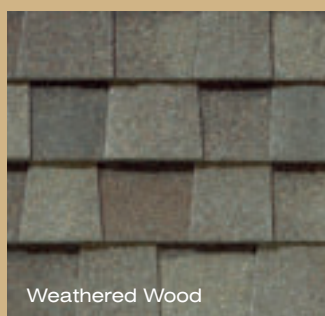

LANDMARK[®]

with
STREAK Fighter[®]

“Best Buy”

As ranked by a leading
Consumer Magazine.

Shown in Weathered Wood

takes roofing to a higher level

Durable, beautiful color-blended line of shingles. The widest array of colors to suit any trim, stucco or siding color. Manufactured with self-sealing adhesive strips and a wide nailing zone, larger than competitors for ease of installation so your roofing job is complete in no time.

See actual warranty for specific details and limitations.

LANDMARK® color palette

Shown in Driftwood