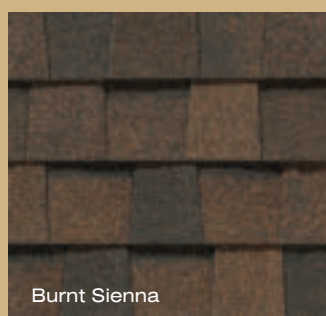

LANDMARK[®]

with
STREAK Fighter[®]

“Best Buy”

As ranked by a leading
Consumer Magazine.

Shown in Weathered Wood

takes roofing to a higher level

Durable, beautiful color-blended line of shingles. The widest array of colors to suit any trim, stucco or siding color. Manufactured with self-sealing adhesive strips and a wide nailing zone, larger than competitors for ease of installation so your roofing job is complete in no time.

See actual warranty for specific details and limitations.

LANDMARK® color palette

Shown in Driftwood