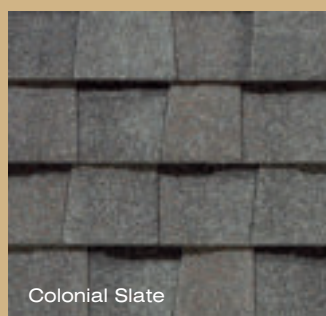

LANDMARK[®]

with
STREAK Fighter[®]

“Best Buy”

As ranked by a leading
Consumer Magazine.

Shown in Weathered Wood

takes roofing to a higher level

Durable, beautiful color-blended line of shingles. The widest array of colors to suit any trim, stucco or siding color. Manufactured with self-sealing adhesive strips and a wide nailing zone, larger than competitors for ease of installation so your roofing job is complete in no time.

See actual warranty for specific details and limitations.

LANDMARK® color palette

Shown in Driftwood