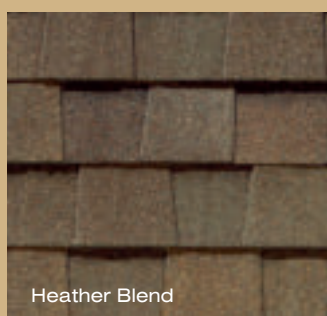

LANDMARK[®]

with
STREAK Fighter[®]

“Best Buy”

As ranked by a leading
Consumer Magazine.

Shown in Weathered Wood

takes roofing to a higher level

Durable, beautiful color-blended line of shingles. The widest array of colors to suit any trim, stucco or siding color. Manufactured with self-sealing adhesive strips and a wide nailing zone, larger than competitors for ease of installation so your roofing job is complete in no time.

See actual warranty for specific details and limitations.

LANDMARK® color palette

Shown in Driftwood