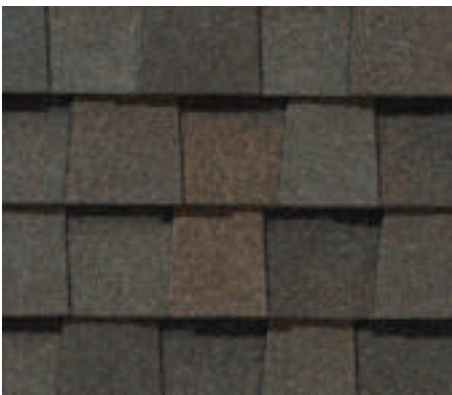

CertainTeed

LANDMARK[®] PRO

DESIGNER ROOFING SHINGLES

*Shown in: Roof - Max Def Driftwood; Siding - Northwoods[®] Single 7" Straight Edge
Rough-Split Shakes in Cypress Monogram[®] Double 4" Clapboard in Natural Clay;
Trim - Restoration Millwork[®] Trim in Natural White*

LANDMARK PRO COLOR PALETTE

Max Def Black Walnut

Max Def Burnt Sienna

Max Def Cobblestone Gray

Max Def Colonial Slate

Max Def Driftwood

Max Def Georgetown Gray

Max Def Heather Blend

Max Def Hunter Green

Max Def Moire Black

Max Def Resawn Shake

Max Def Weathered Wood

Max Def Colors - Look deeper. With Max Def, a new dimension is added to shingles with a richer mixture of surface granules. You get a brighter, more vibrant, more dramatic appearance and depth of color. And the natural beauty of your roof shines through.