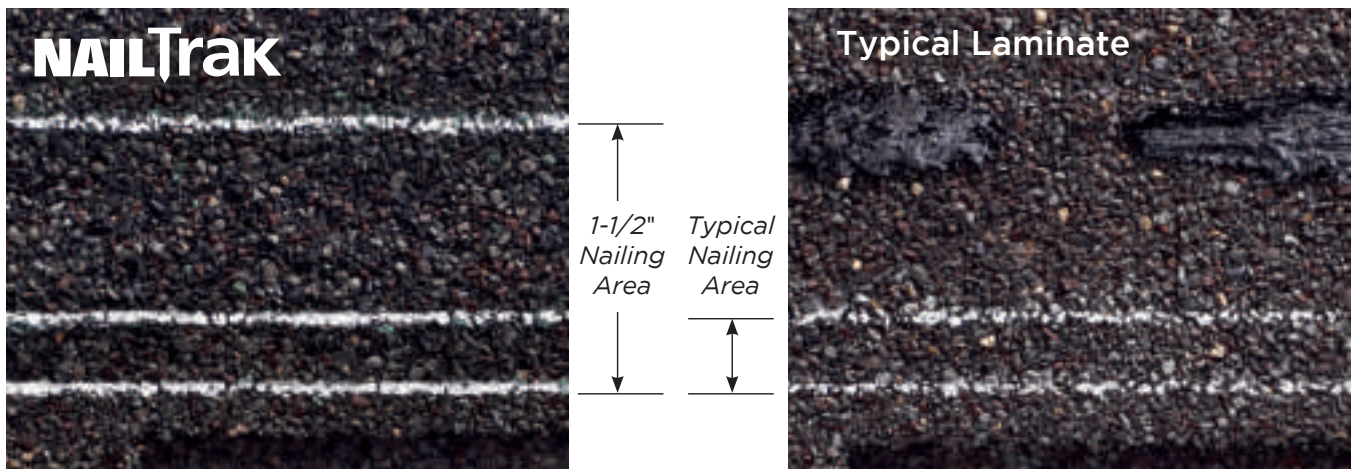

Wider. Faster. Proven.

For the past 10 years, NailTrak™ has enabled installers to shingle with improved speed and accuracy. With a nailing area that's three times WIDER than typical laminate shingles, nails hit home with NailTrak. A feature on all Landmark Series shingles. Speed and accuracy result in lower labor costs.

No leaks. No de-lamination. No callbacks.
The cost of doing business has gone down with NailTrak.

FRONT