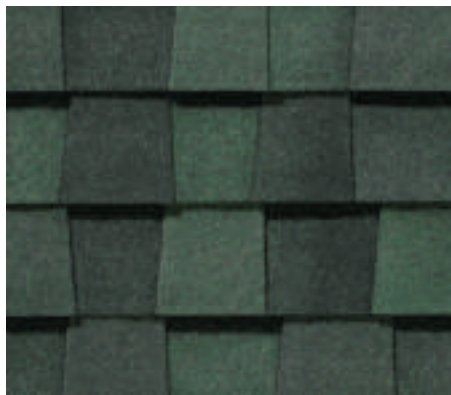

LANDMARK PRO COLOR PALETTE

Max Def Black Walnut

Max Def Burnt Sienna

Max Def Cobblestone Gray

Max Def Colonial Slate

Max Def Driftwood

Max Def Georgetown Gray

Max Def Heather Blend

Max Def Hunter Green

Max Def Moire Black

Max Def Resawn Shake

Max Def Weathered Wood

Max Def Colors - Look deeper. With Max Def, a new dimension is added to shingles with a richer mixture of surface granules. You get a brighter, more vibrant, more dramatic appearance and depth of color. And the natural beauty of your roof shines through.