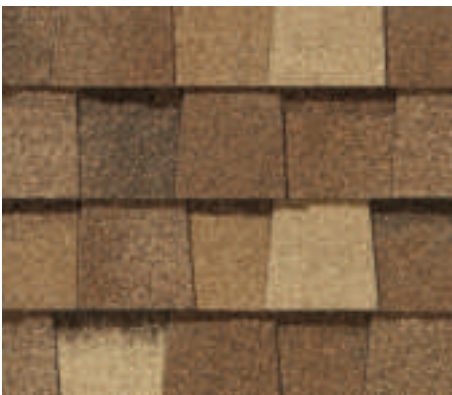

CertainTeed

LANDMARK[®] PRO

DESIGNER ROOFING SHINGLES

*Shown in: Roof - Max Def Driftwood; Siding - Northwoods[®] Single 7" Straight Edge
Rough-Split Shakes in Cypress Monogram[®] Double 4" Clapboard in Natural Clay;
Trim - Restoration Millwork[®] Trim in Natural White*

LANDMARK PRO COLOR PALETTE

Max Def Black Walnut

Max Def Burnt Sienna

Max Def Cobblestone Gray

Max Def Colonial Slate

Max Def Driftwood

Max Def Georgetown Gray

Max Def Heather Blend

Max Def Hunter Green

Max Def Moire Black

Max Def Resawn Shake

Max Def Weathered Wood

Max Def Colors - Look deeper. With Max Def, a new dimension is added to shingles with a richer mixture of surface granules. You get a brighter, more vibrant, more dramatic appearance and depth of color. And the natural beauty of your roof shines through.