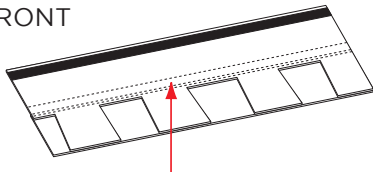

Wide nailing area for increased speed and accuracy.