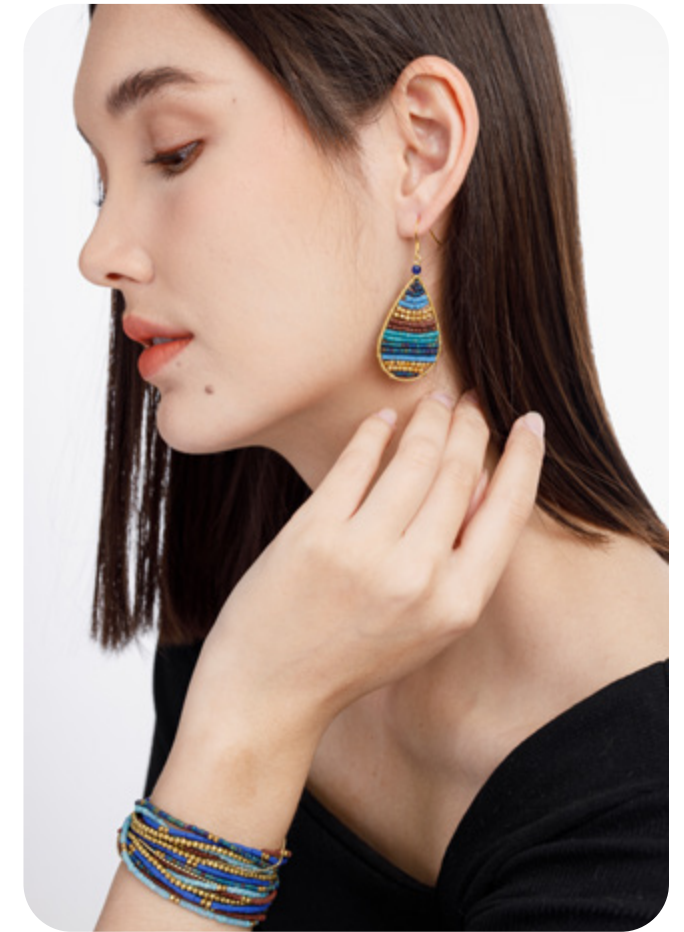

Tali Bracelet

Three strands of beads create an effortless, layered look.

Size: 6" end to end, 2.5" sliding cord
Price: \$7.5 / bracelet

Lauren Wrap Bracelet

Beautifully layered triple wrap that easily builds volume. Adjustable to six sizes.

Size: 19" end to end, 5" extension
Price: \$14 / bracelet

Lauren Earrings

A classic teardrop earring with a bright pop of color.

Size: 1.5" drop, 1" wide
Price: \$7.5 / earrings

Amy and Molly Stretch Bracelets