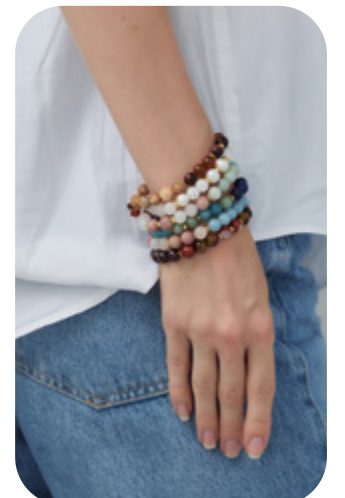

Celina and Alani Beaded Bracelets

Mix, match, and stack on both wrists! Adjustable to three sizes.

Size: 6" end to end, 2.5" extension
Price: $6.5 / bracelet

Olivia Earrings

Bold colors radiate from five concentric rings of beads.

Size: 2" drop
Price: $10 / earrings

Stretch Energy Stone Bracelets

Combines traditional meanings of stones to create bracelets with unique, positive messaging.

Size: 7" end to end
Price: $60 / 6pk of bracelets

Printed Retail Price - $19.99

Bracelet Pack with Display - $360
12" tall x 15.5" wide x 4.5" deep
36 bracelets
SKU: 99750

Bracelet Pack w/o Display - $360
36 bracelets
SKU: 99757

Bliss Lapis Lazuli, Blue Jade, Jade 99752	Brilliance Aquamarine, Rose Quartz, Rhodonite 99751	Confidence Jasper, Red Tiger's Eye, Carnelian 99753	Courage Garnet, Red Jasper, Tiger's Eye 99755

Giving Aquamarine, Rhodonite, Moonstone 99756	Tranquility Moonstone, Ice Quartz, Pearl 99754	Assorted 6/pk 99749