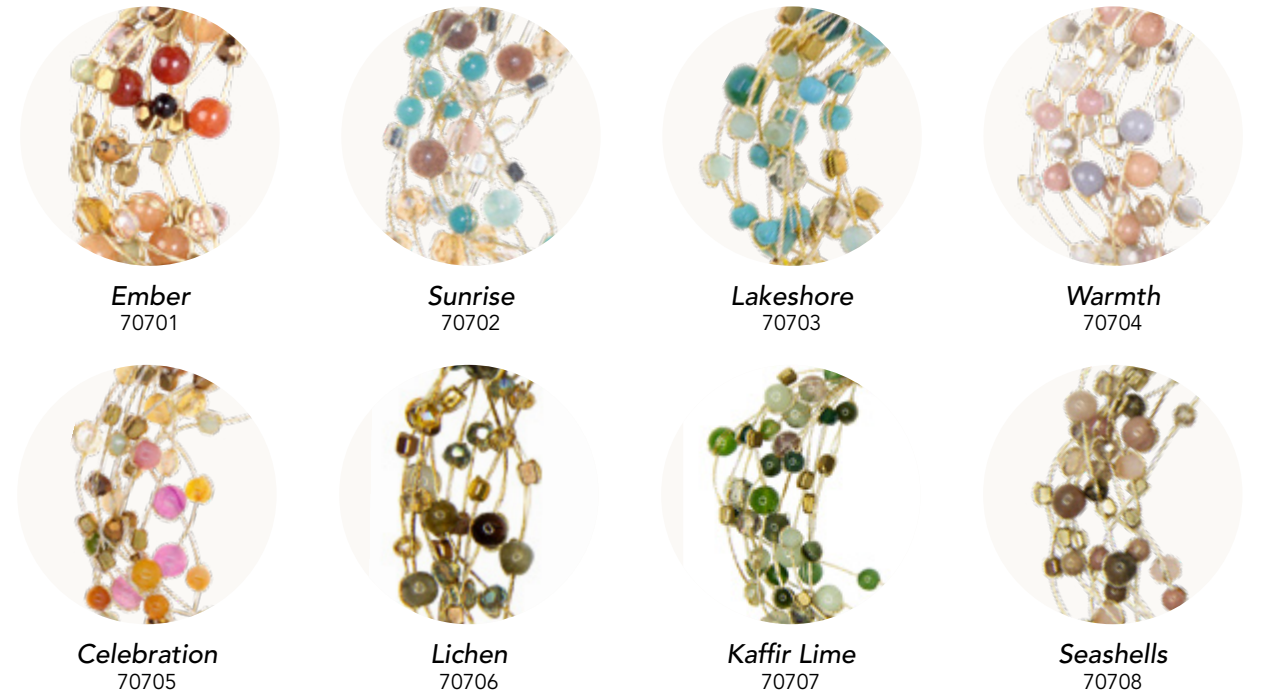

Lux
70541

Silver
70543

Rainstorm
70545

Reena Necklace

Polished stone, brass, and crystal beads are delicately layered on silk thread.

Size: 18" end to end, 11" drop
Price: \$12.5 / necklace

Reena Earrings

Lightweight earrings that shimmer with subtle grace.

Size: 2.5" drop
Price: \$6.5 / earrings

Reena Bracelet

A subtle statement piece that is dainty and easy to wear. 2" chain extender.

Size: 8" end to end
Price: \$8.5 / bracelet

Annie Earrings

Gold thread and beads gently curve like a leaf.

Size: 2" drop
Price: \$7.5 / earrings

Ava Earrings

Threader earrings that pops with a colorful ring of beads.

Size: 1.75" drop
Price: \$7.5 / earrings

Sarah Necklace

Tumbled stone, brass, and crystal beads create a full look.