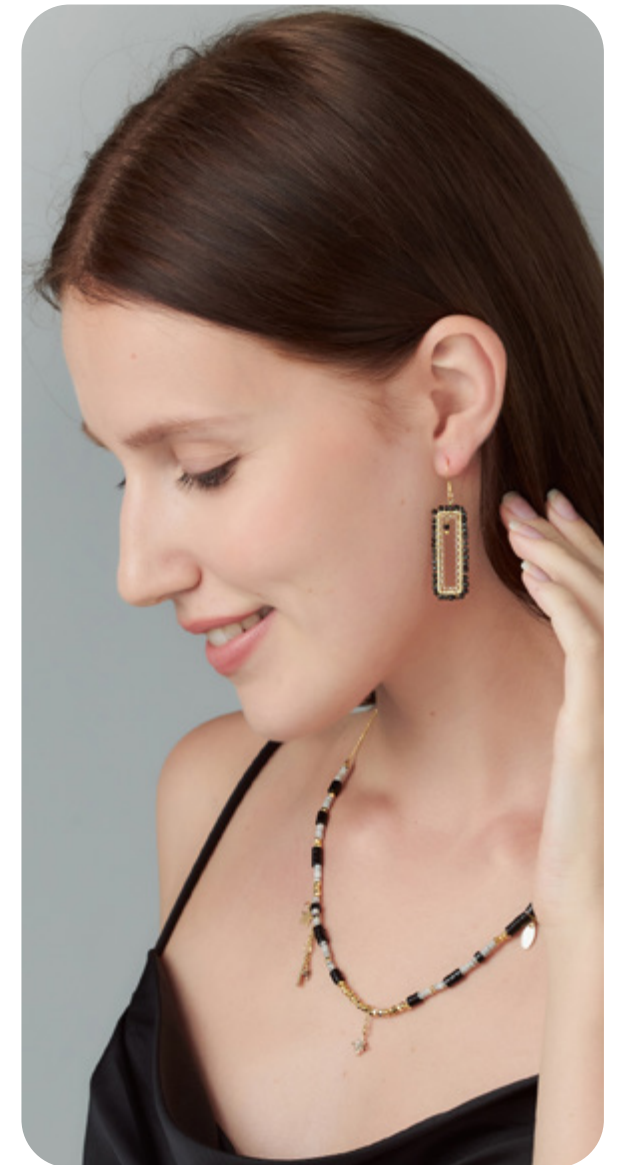

Fog
70513

Christine Necklace

Beaded with a delightful selection of charms.

Size: 19" end to end, 11.5" drop
Price: \$14 / earrings

After Dark
70711

Charmed
70712

Fresh Rain
70713

Katie Earrings

Casual elegance in a modern design.

Size: 1.25" drop
Price: \$12.5 / earrings

Basalt
70561

Vines
70563

Lapis
70564

Cerulean Blue
70565

Tea Rose
70566

Anika Bracelet