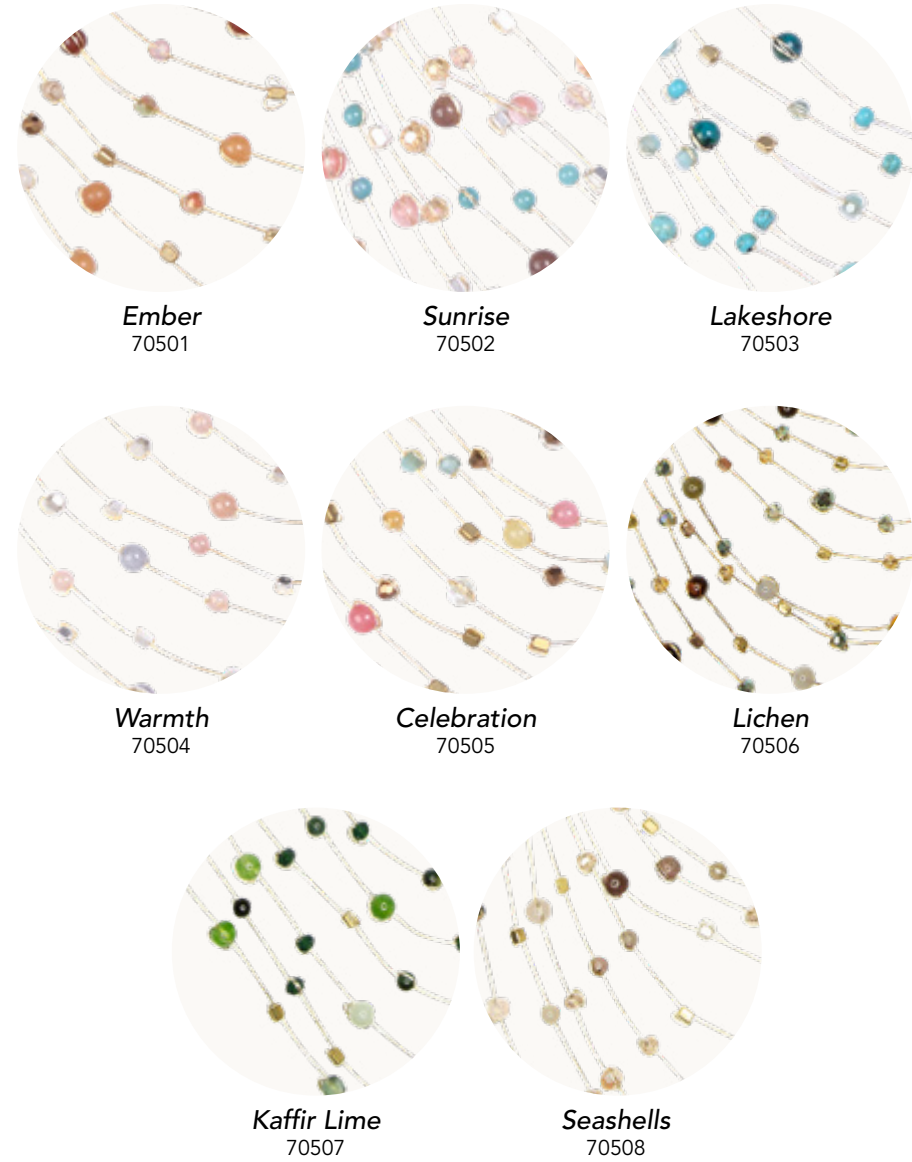

A fresh mix of rectangular and round beads.

Size: 7" end to end
Price: \$7.5 / bracelet

Fizz
70581

Deep Blue
70582

Ceylon
70583

Clarity
70586

Umber
70587

Danielle Bracelet

Lux
70541

Silver
70543

Rainstorm
70545

Reena Necklace

Polished stone, brass, and crystal beads are delicately layered on silk thread.

Size: 18" end to end, 11" drop
Price: \$12.5 / necklace

Reena Earrings

Lightweight earrings that shimmer with subtle grace.

Size: 2.5" drop
Price: \$6.5 / earrings

Reena Bracelet

A subtle statement piece that is dainty and easy to wear. 2" chain extender.

Size: 8" end to end
Price: \$8.5 / bracelet

Annie Earrings

Gold thread and beads gently curve like a leaf.

Size: 2" drop
Price: \$7.5 / earrings

Ava Earrings

Threader earrings that pops with a colorful ring of beads.

Size: 1.75" drop
Price: \$7.5 / earrings

Sarah Necklace

Tumbled stone, brass, and crystal beads create a full look.