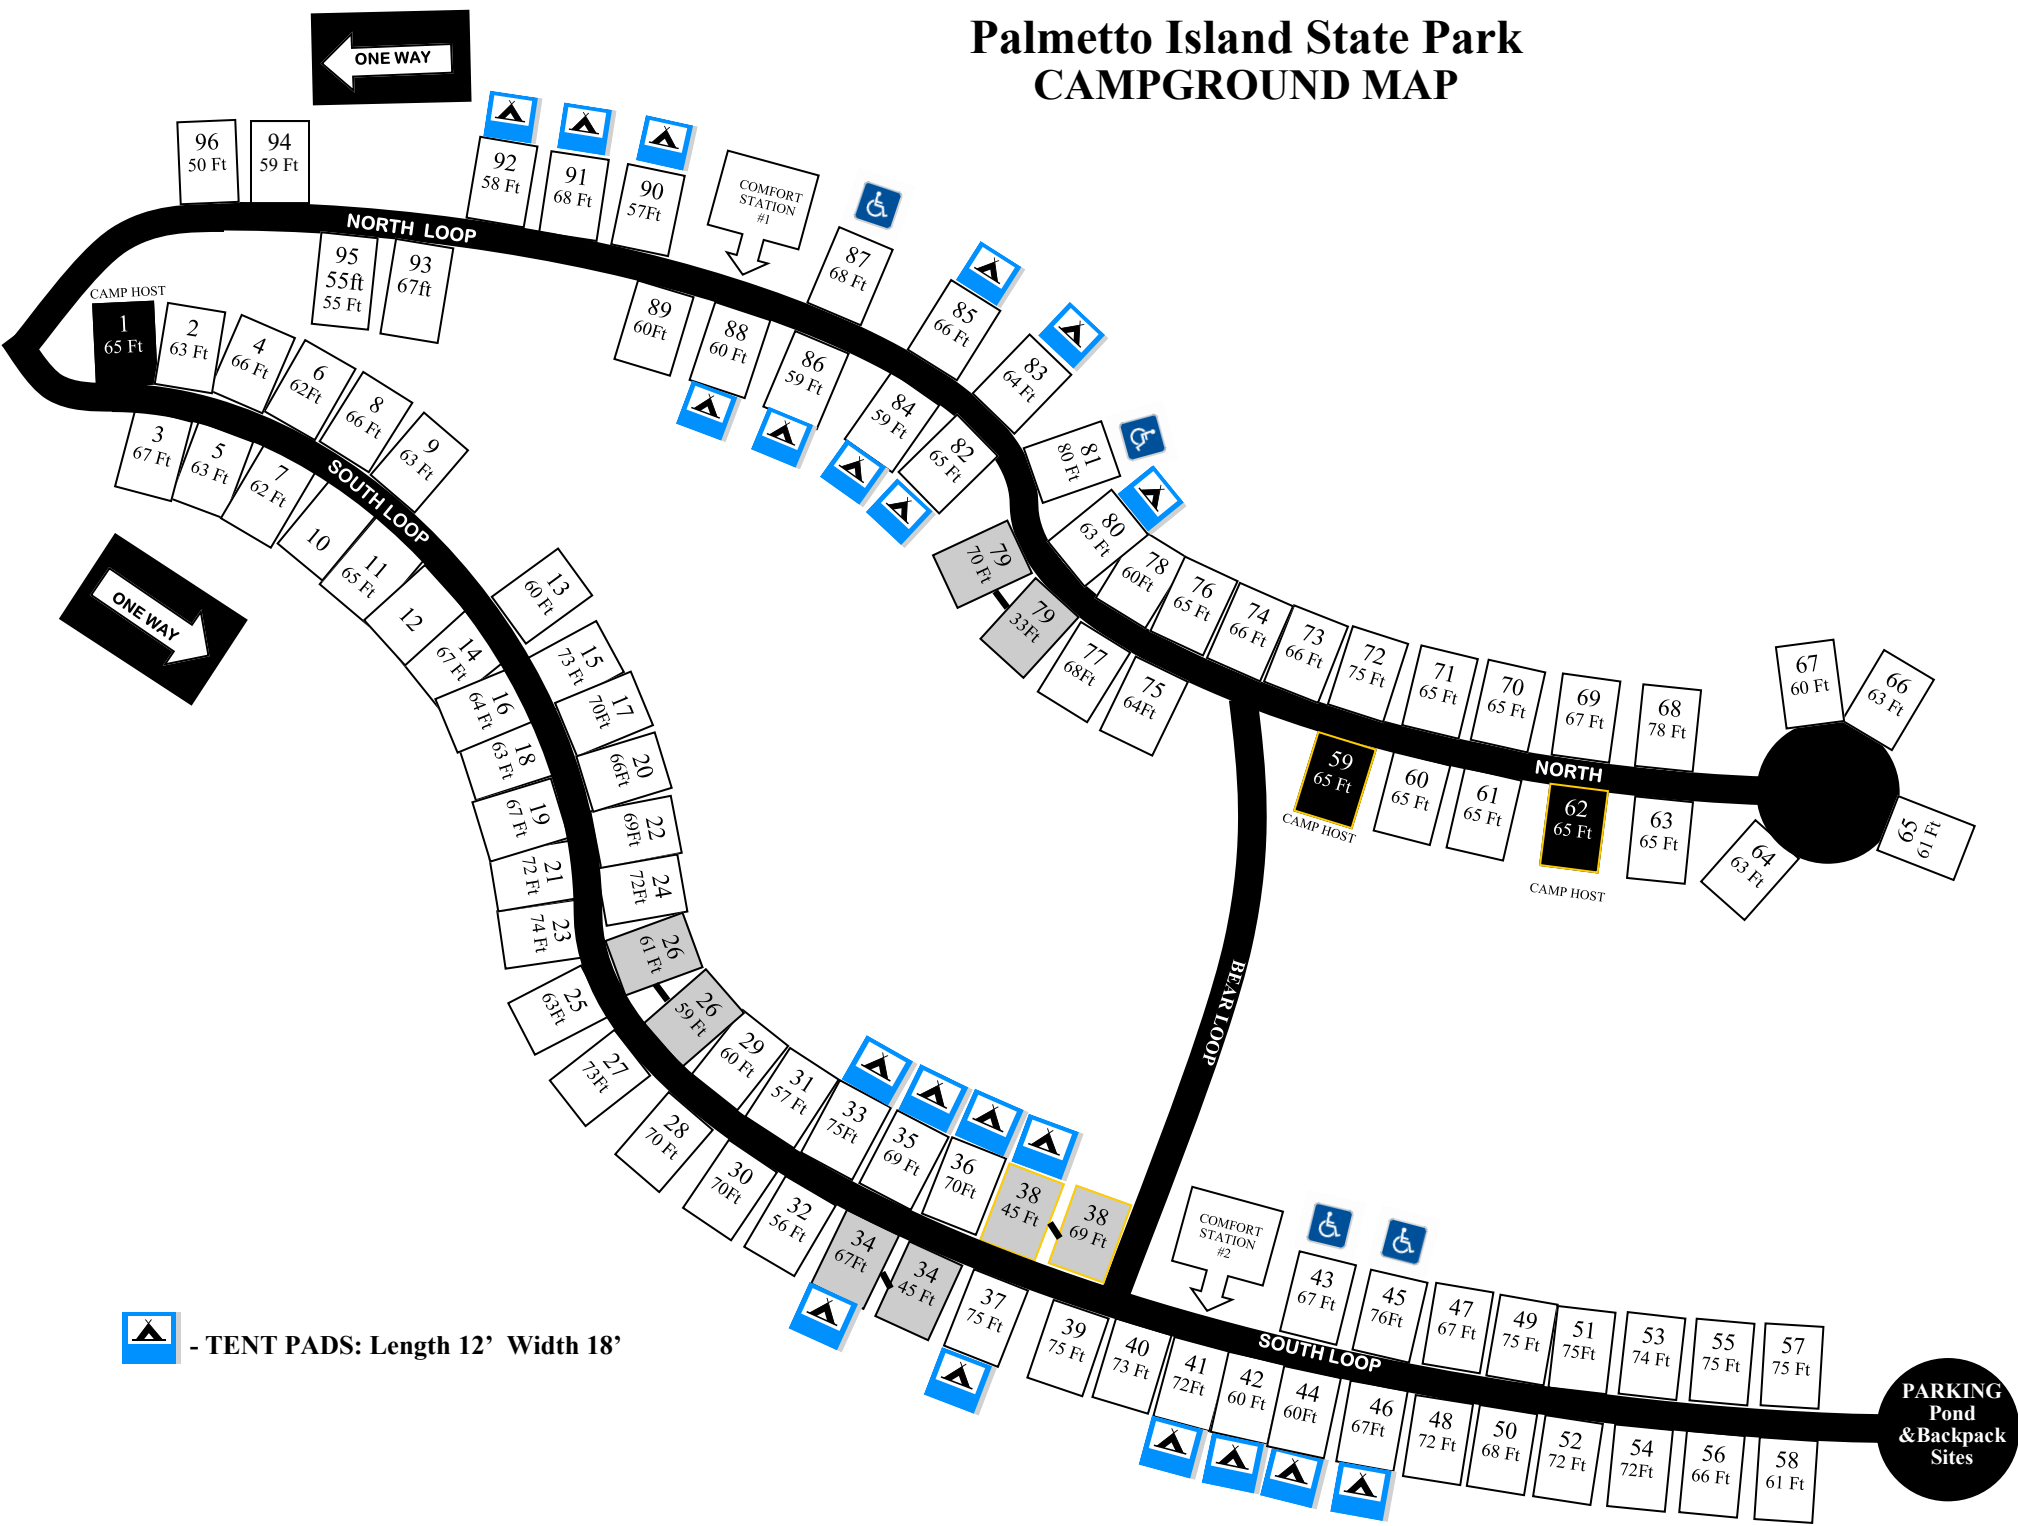

Palmetto Island State Park CAMPGROUND MAP

 - TENT PADS: Length 12' Width 18'

**PARKING
Pond
& Backpack
Sites**