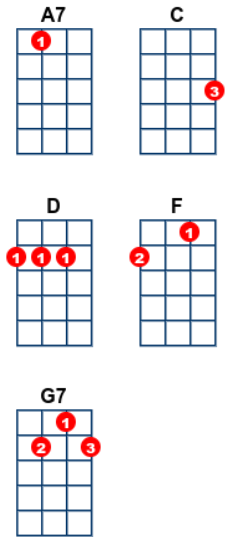

# Addams Family Theme, The

key:C, artist:The Hit Crew writer:Vic Mizzy

X – click fingers or tap uke  
\* – single strum

Intro:

**G7 C A7 D**  
\* \* X X \* \* X X

**A7 D A7 D G7 C**  
\* \* \* \* \* \* X X

**G7 C A7 D**  
\* \* X X \* \* X X

**A7 D A7 D G7 C G7**  
\* \* \* \* \* \* X X

They're **C** creepy and they're **F** kooky

**G7** Mysterious and **C** spooky

They're **C** altogether **F** ooky

The **G7** Addams family **C**

**C** Their house is a **F** museum

When **G7** people come to **C** see 'em

They **C** really are a **F** scre-am

The **G7** Addams family **C**

**G7 C**  
\* \* X X Neat

**A7 D**  
\* \* X X Sweet

**A7 D A7 D G7 C G7**  
\* \* \* \* \* \* X X Petite

**C** So get a witch's **F** shawl on

**G7** A broomstick you can **C** crawl on

We're **C** gonna pay a **F** call on

(Slower) The **G7** Addams family **C** x x