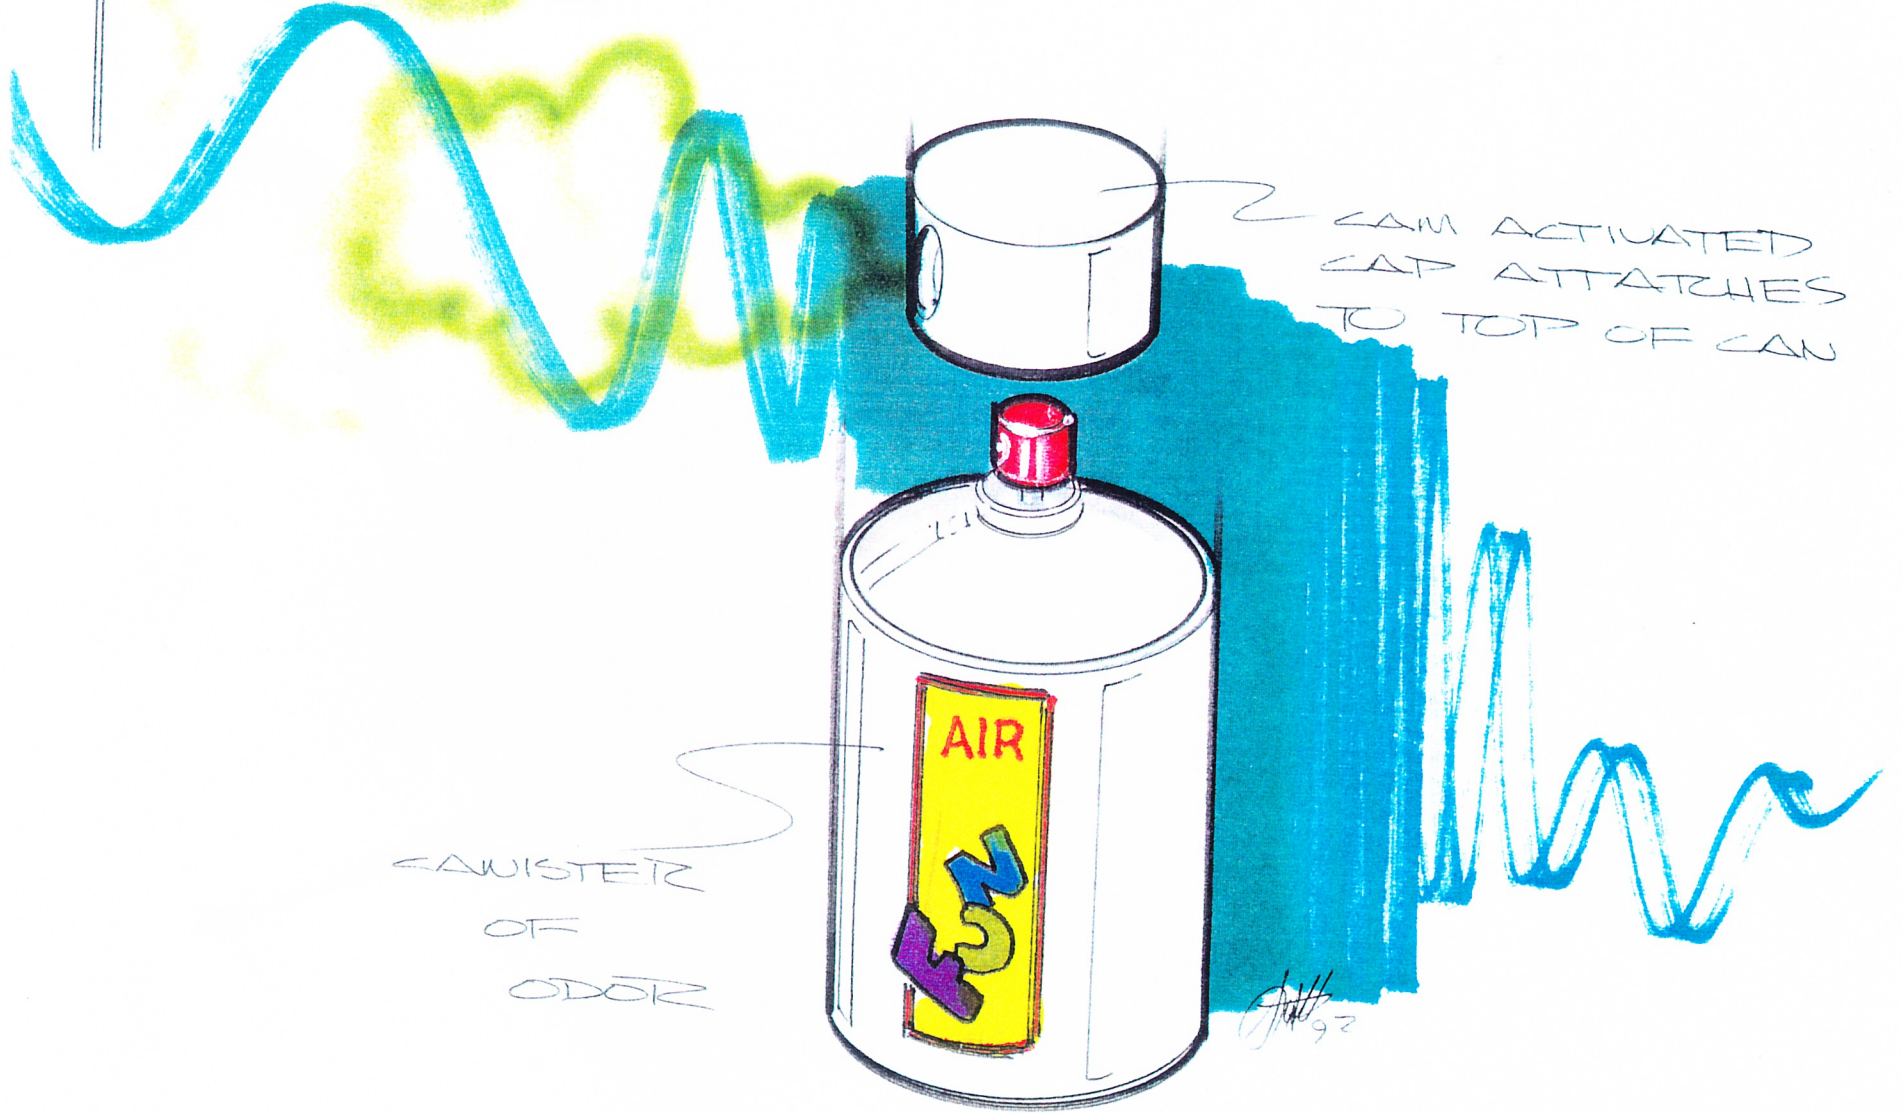

MOUSE RUNS OUT

MR FUN GUY  
" SQUIRTER

SUCTION CUP

ADJUSTABLE  
NOZZLE

MR FUN GUY  
"SQUIRTER"

IR CONTROLLER

MOUNTS UNDER  
TABLE - SQUIRT  
VICTIM

*[Signature]*  
71

ACTION-CATAPULT

TRAY  
FOR  
FAKE BUSES,  
OBJECTS,  
ETC...

STRING LOADED  
THROW ARM

92

ACTION MODULE

SPEAKER

RJ11  
CONNECT

SECTION  
ODOR MODULE

CAN ACTIVATED  
CAP ATTACHES  
TO TOP OF CAN

CANISTER  
OF  
ODOR

*[Signature]*  
92

ACTION MODULE  
FLASHING LIGHT

ACTION MODULE  
SMOKE

ACTION MODULE  
STROBE

FLASH

SET BUTTON