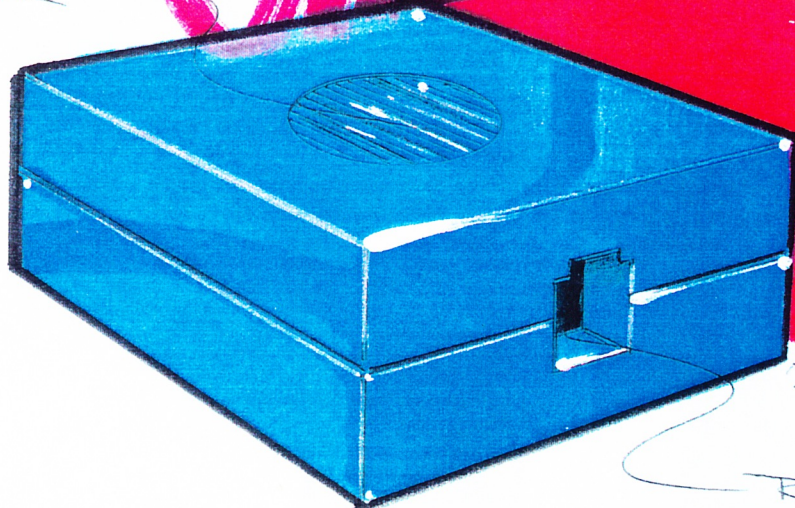

MOUSE RUNS OUT

MR FUN GUY  
" SQUIRTER

SUCTION CUP

ADJUSTABLE  
NOZZLE

MR FUN GUY  
"SQUIRTER"

IR CONTROLLER

MOUNTS UNDER  
TABLE - SQUIRT  
VICTIM

*[Signature]*  
71

ACTION-CATAPULT

TRAY  
FOR  
FAKE BUSES,  
OBJECTS,  
ETC...

STRING LOADED  
THROW ARM

92

ACTION MODULE

SPEAKER

RJ11  
CONNECT

SECTION  
ODOR MODULE

CAN ACTIVATED  
CAP ATTACHES  
TO TOP OF CAN

CANISTER  
OF  
ODOR

*[Signature]*  
92

ACTION MODULE  
FLASHING LIGHT

ACTION MODULE  
SMOKE

ACTION MODULE  
STROBE

FLASH

SET BUTTON