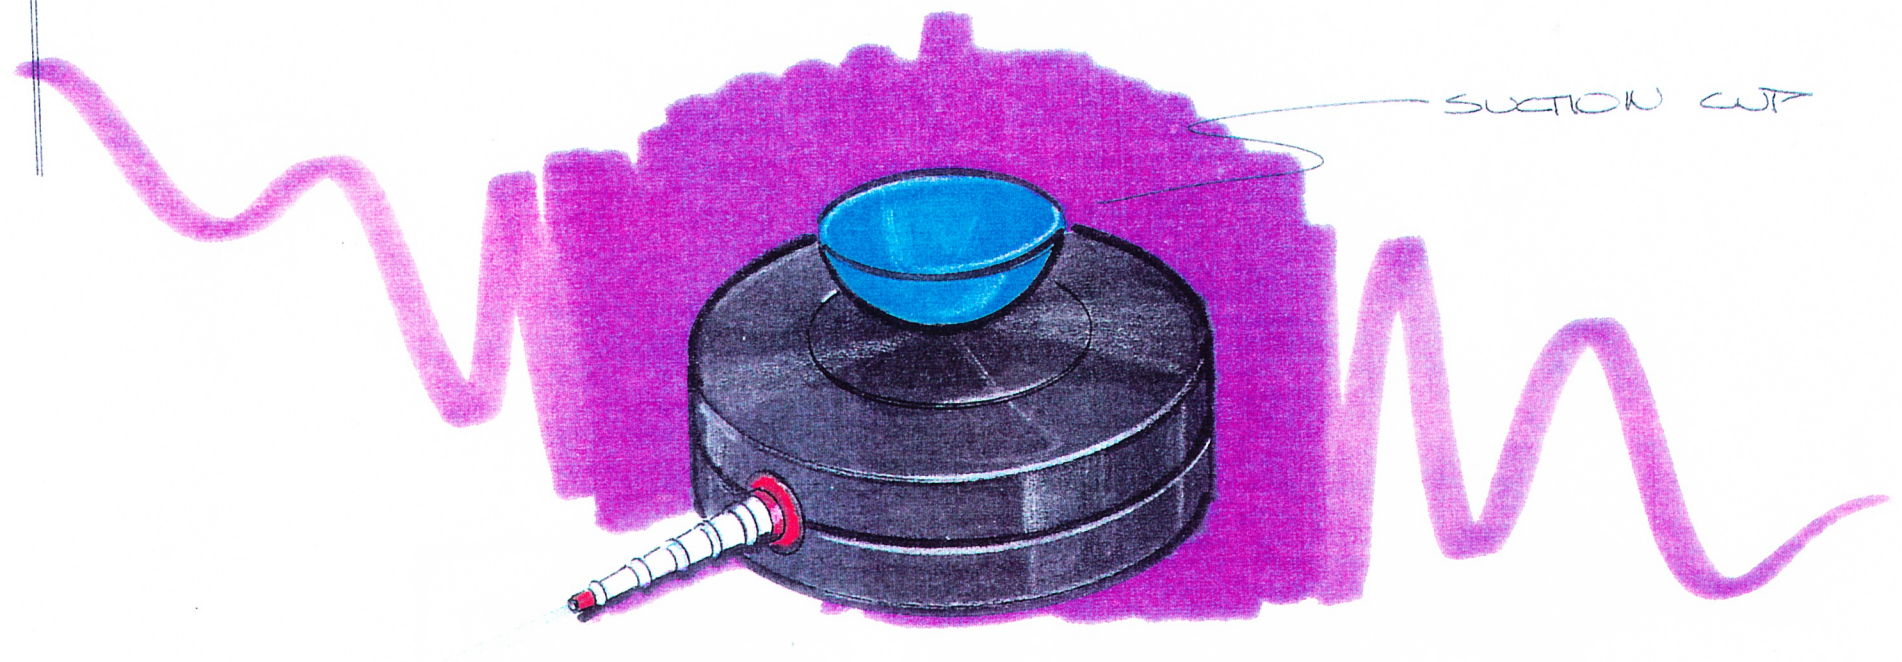

MOUSE RUNS OUT

MR FUN GUY  
" SQUIRTER

SUCTION CUP

ADJUSTABLE  
NOZZLE

MR FUN GUY  
"SQUIRTER"

IR CONTROLLER

MOUNTS UNDER  
TABLE - SQUIRT  
VICTIM

*[Signature]*  
71