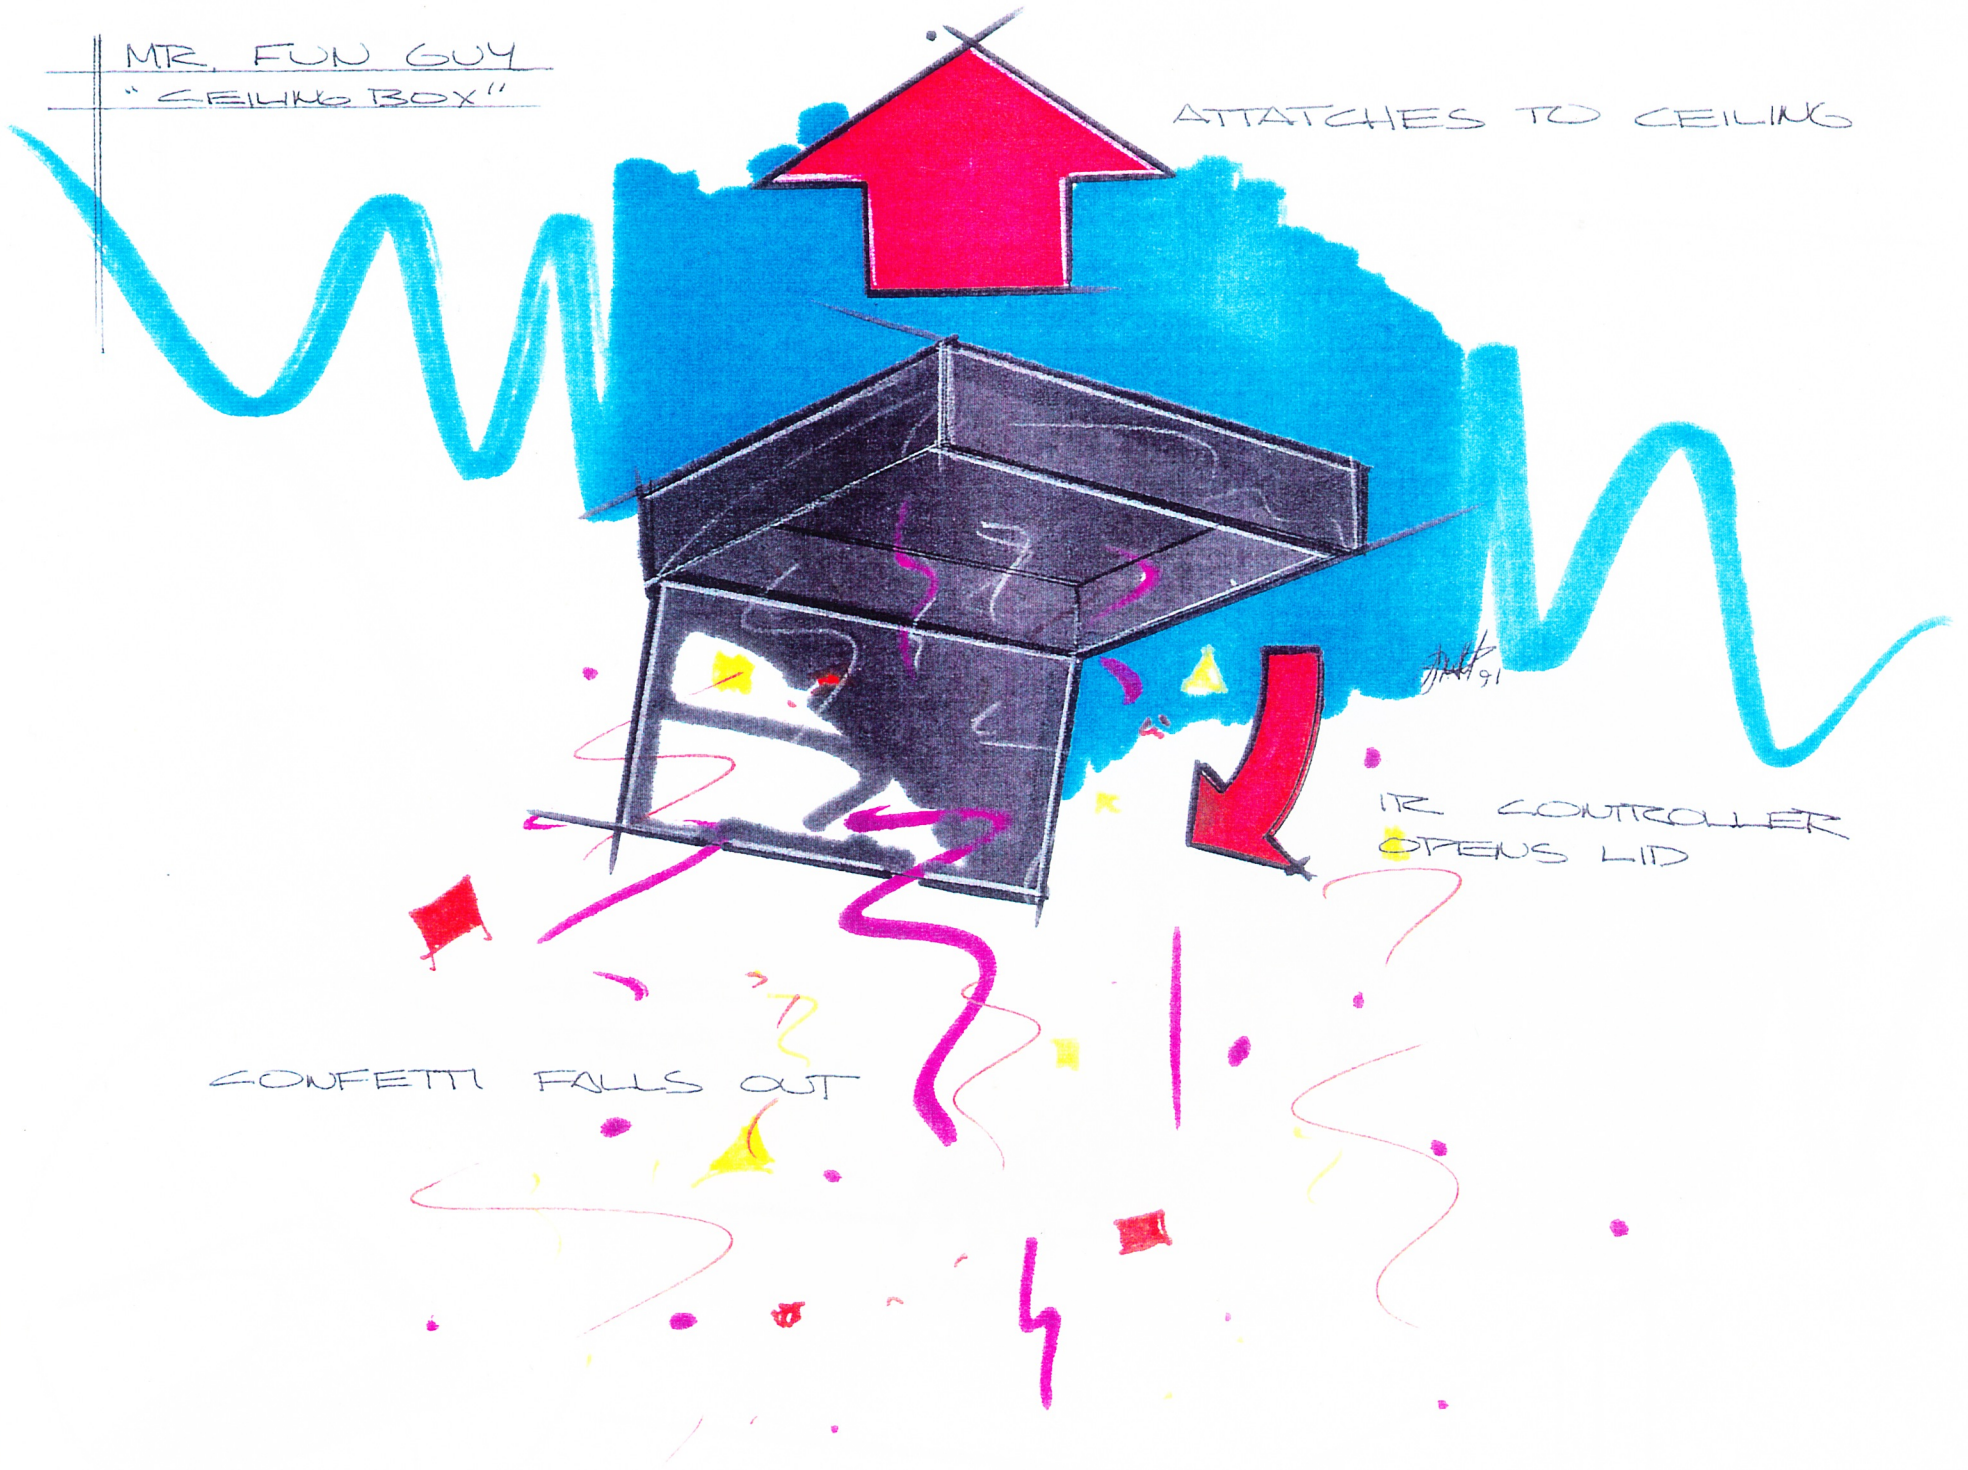

Mr. FUN! Guy's

*ACTION MODULES*

MR. FUN GUY

"CEILING BOX"

ATTACHES TO CEILING

CONFETTI FALLS OUT

IR CONTROLLER  
OPENS LID

MR. FUN GUY  
"CEILING BOX"

SPIDER FALLS  
FROM BOX

ITZ CONTROLLEZ

Jaght  
01

ACTION MODULE

JACK IN BOX

BOX ON SIDE

MULTI-PURPOSE

BOX

MOUSE RUNS OUT

MR FUN GUY  
" SQUIRTER

SUCTION CUP

ADJUSTABLE  
NOZZLE

MR FUN GUY  
"SQUIRTER"

IR CONTROLLER

MOUNTS UNDER  
TABLE - SQUIRT  
VICTIM

*[Signature]*  
71

ACTION-CATAPULT

TRAY  
FOR  
FAKE BUSES,  
OBJECTS,  
ETC...

STRING LOADED  
THROW ARM

92

ACTION MODULE

SPEAKER

RJ11  
CONNECT

SECTION  
ODOR MODULE