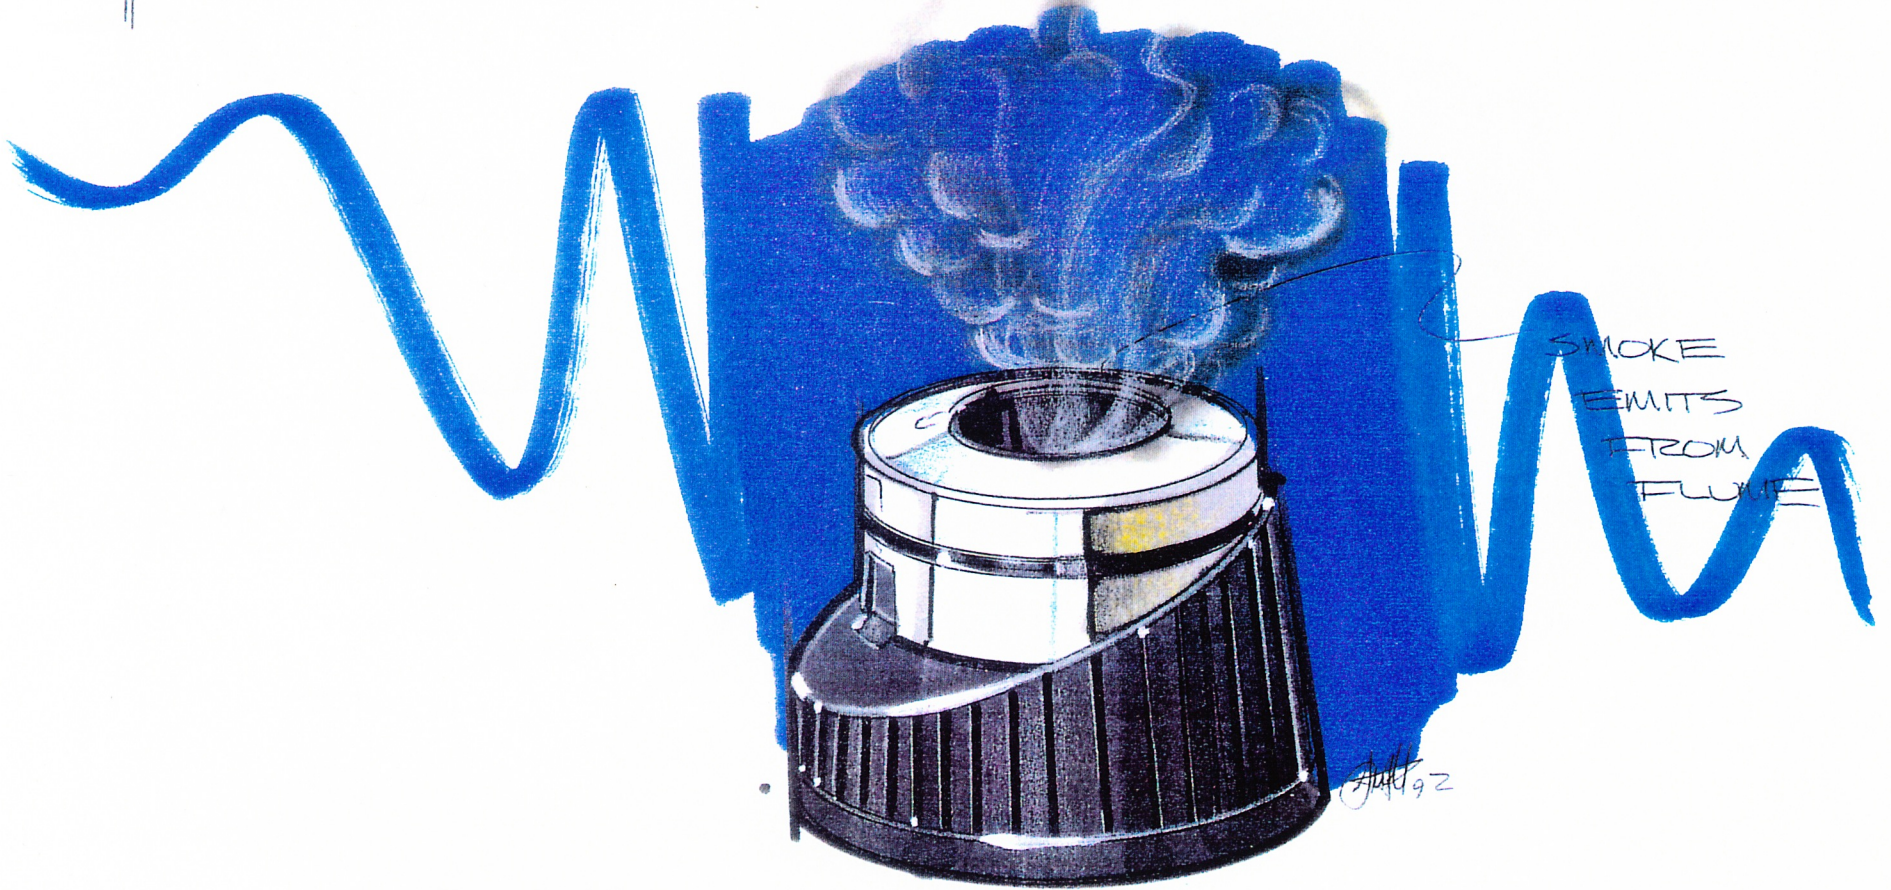

CAN ACTIVATED  
CAP ATTACHES  
TO TOP OF CAN

CANISTER  
OF  
ODOR

*[Signature]*  
92

ACTION MODULE  
FLASHING LIGHT

ACTION MODULE  
SMOKE

ACTION MODULE  
STROBE

FLASH

SET BUTTON