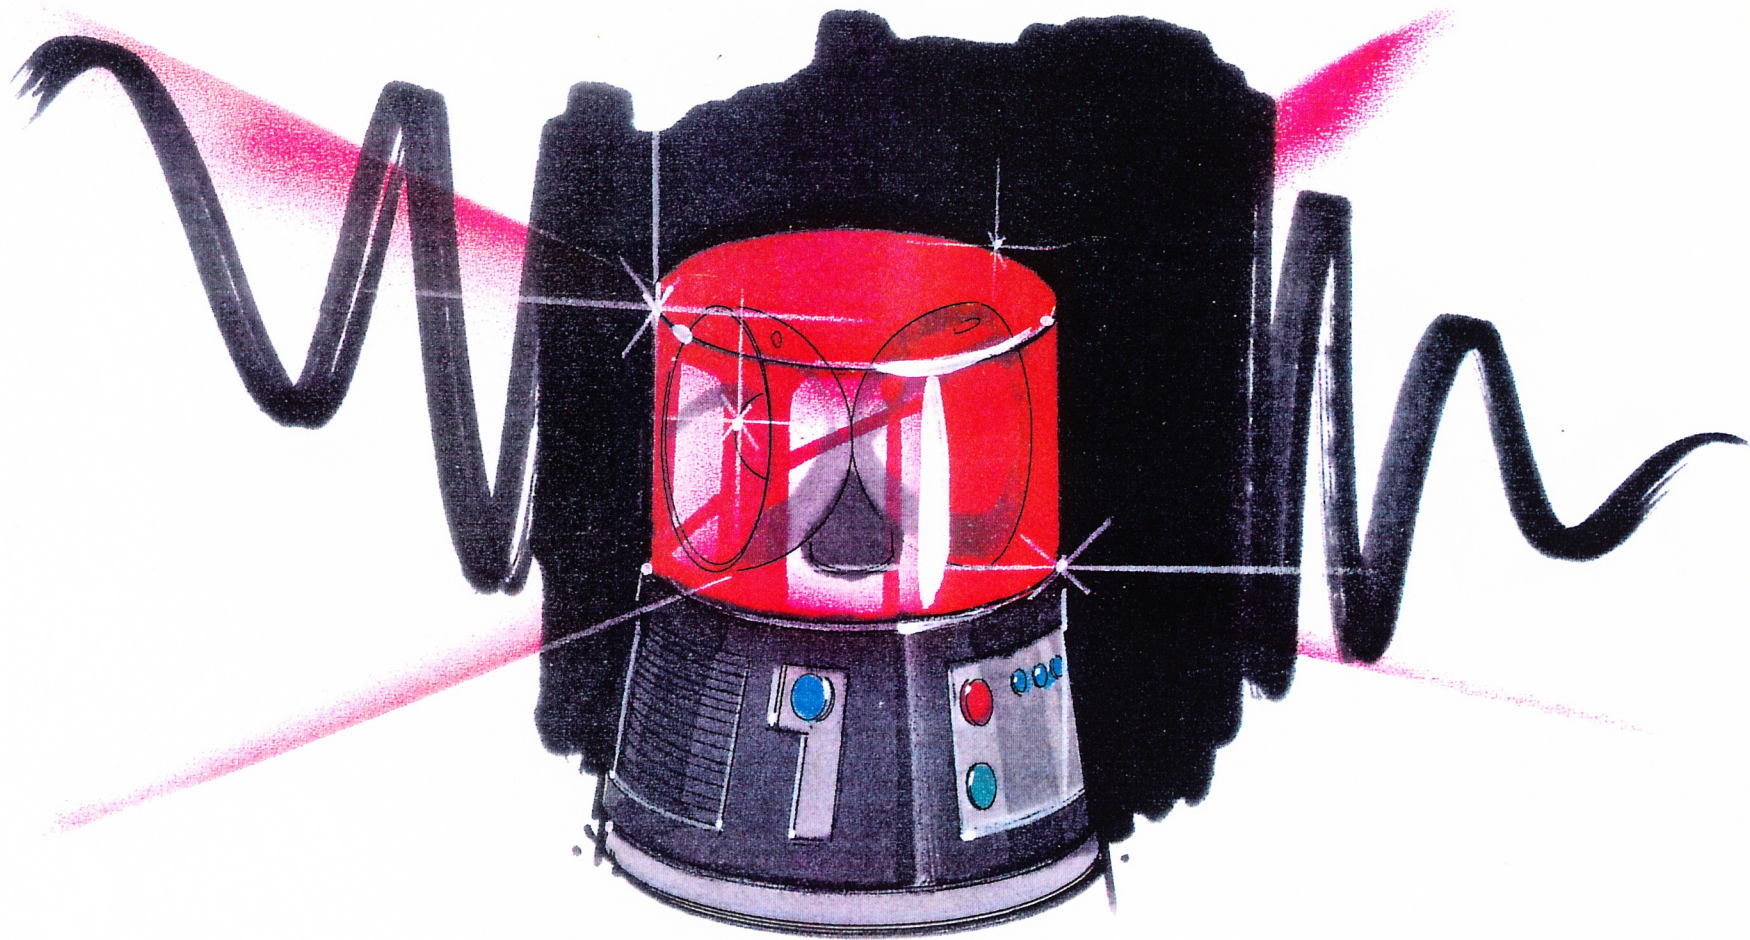

MOUSE RUNS OUT

MR FUN GUY  
" SQUIRTER

SUCTION CUP

ADJUSTABLE  
NOZZLE

MR FUN GUY  
"SQUIRTER"

IR CONTROLLER

MOUNTS UNDER  
TABLE - SQUIRT  
VICTIM

*[Signature]*  
71

ACTION-CATAPULT

TRAY  
FOR  
FAKE BUSES,  
OBJECTS,  
ETC...

STRING LOADED  
THROW ARM

92

ACTION MODULE

SPEAKER

RJ11  
CONNECT

SECTION  
ODOR MODULE

CAN ACTIVATED  
CAP ATTACHES  
TO TOP OF CAN

CANISTER  
OF  
ODOR

*[Signature]*  
92

ACTION MODULE  
FLASHING LIGHT

ACTION MODULE  
SMOKE

ACTION MODULE  
STROBE

FLASH

SET BUTTON