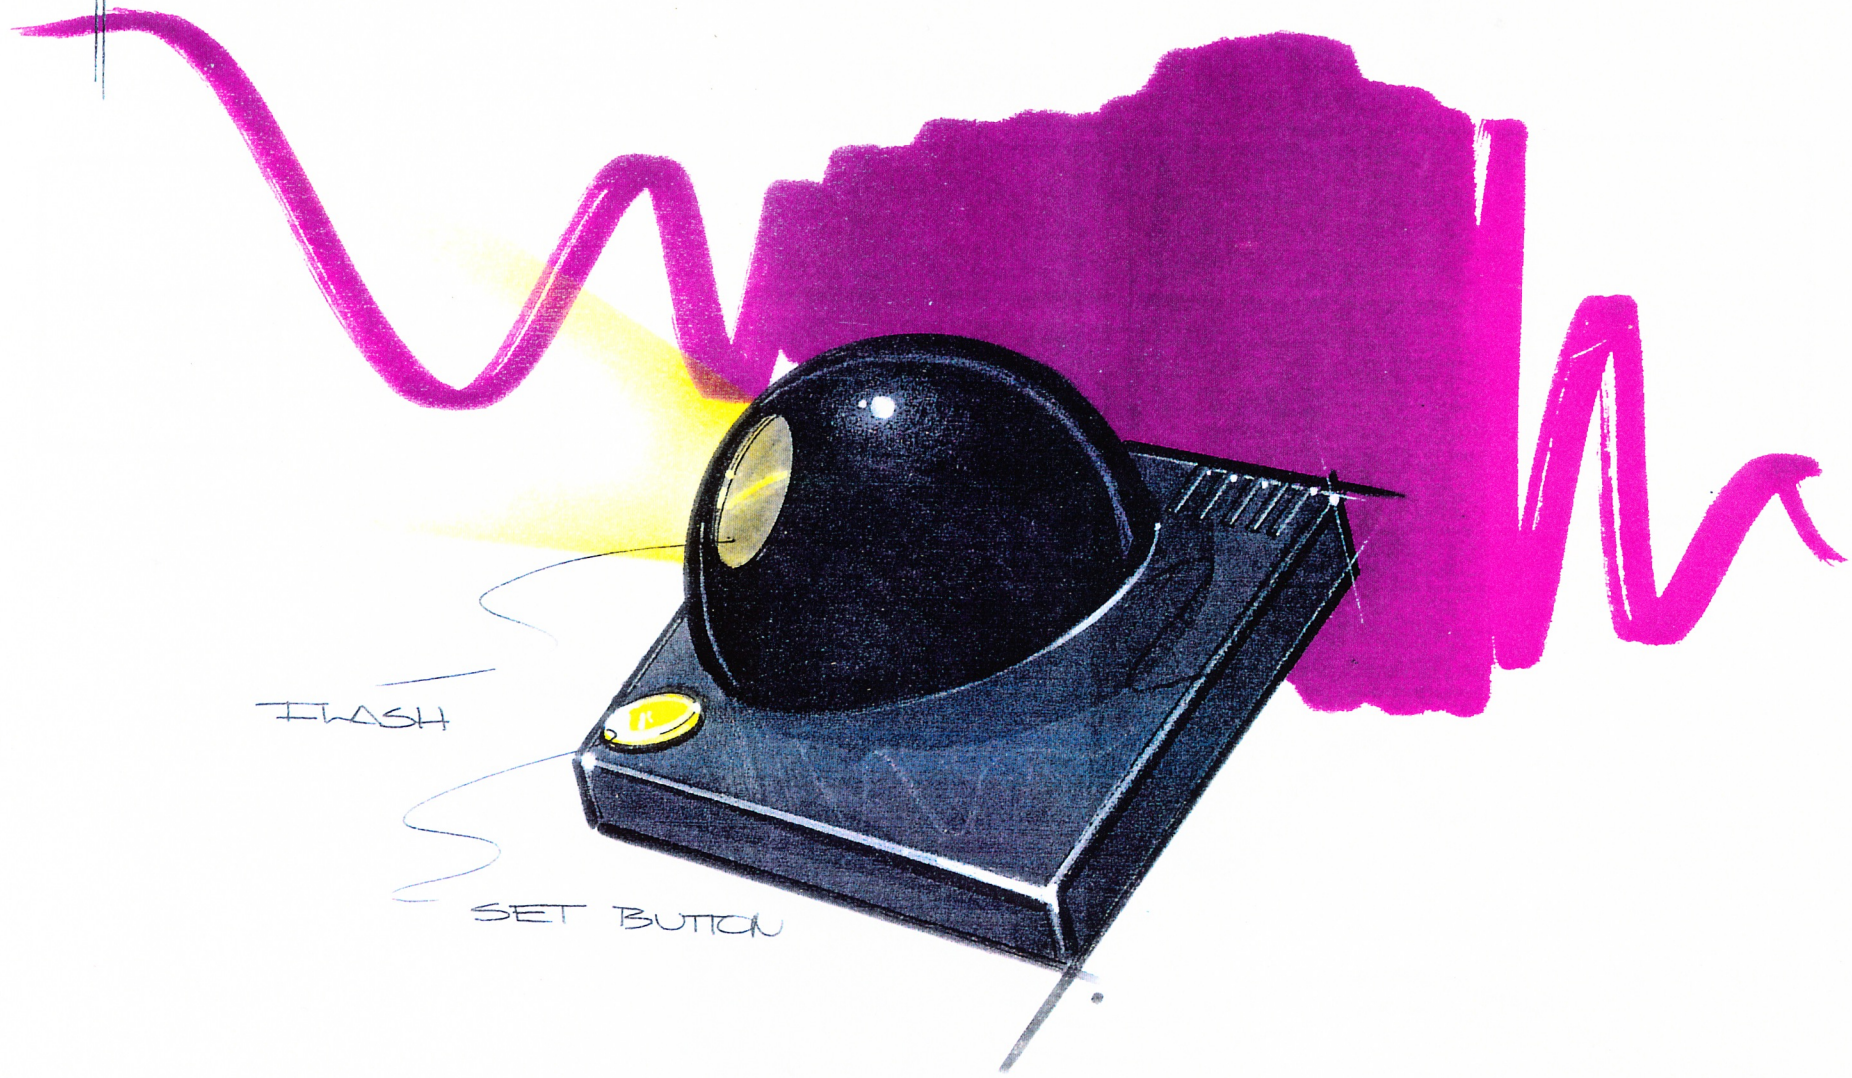

CAN ACTIVATED  
CAP ATTACHES  
TO TOP OF CAN

CANISTER  
OF  
ODOR

*[Signature]*  
92

ACTION MODULE  
FLASHING LIGHT

ACTION MODULE  
SMOKE

ACTION MODULE  
STROBE

FLASH

SET BUTTON

FUN GUY SPLITTER