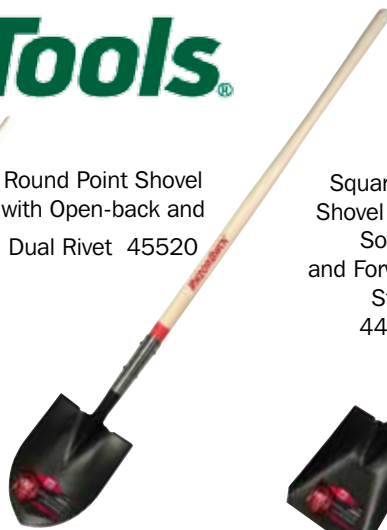

40 Hole Bolt Bins 359-95

Large Metal Cabinet
HDCD243678-3B95

www.durhammfg.com

UnionTools[®]

#10 Aluminum Scoop
with 48 inch handle
53127

Round Point Shovel
with Open-back and
Dual Rivet 45520

Square Point
Shovel with Tab
Socket
and Forward-turn
Step
44124