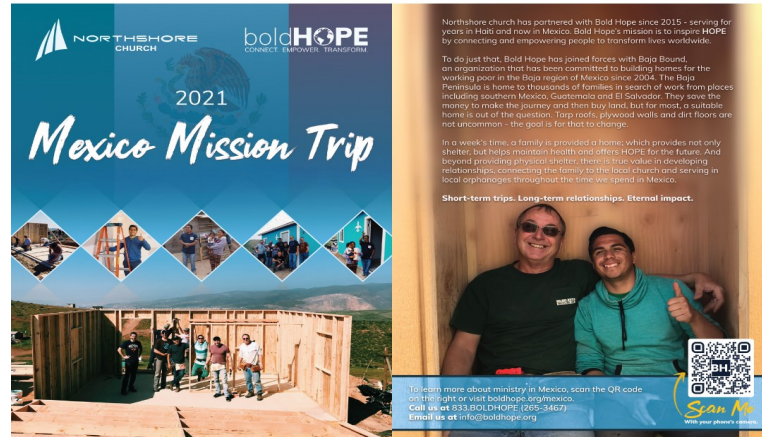

CALL FOR FURTHER DETAILS & TO SIGNUP
GOLF SHOP 985.643.6893

PINEWOOD
GOLF

NORTHSHORE CHURCH BAJA SCRAMBLE 2021

MAY 15TH 10AM SHOTGUN
2-PERSON CHARITY SCRAMBLE
\$100 ENTRY PER INDIVIDUAL
Meals will be provided with your paid entry.

Plays Thursdays at 5:30pm, starting April 15th

JOIN FOR FREE AT SPARK.GOLF

-YOU MUST SIGN-UP THROUGH SPARK.GOLF TO PARTICIPATE-

THREE
STAR
GENERAL

SATURDAY
MAY 22ND
8:30AM
SHOTGUN

MISSION: LONE RANGER

- 3-Person Teams
- Each Golfer is the Lone Ranger for 6 Consecutive Holes (One Best Ball Score of the remaining Two)
- Full Verifiable Handicap will be applicable.