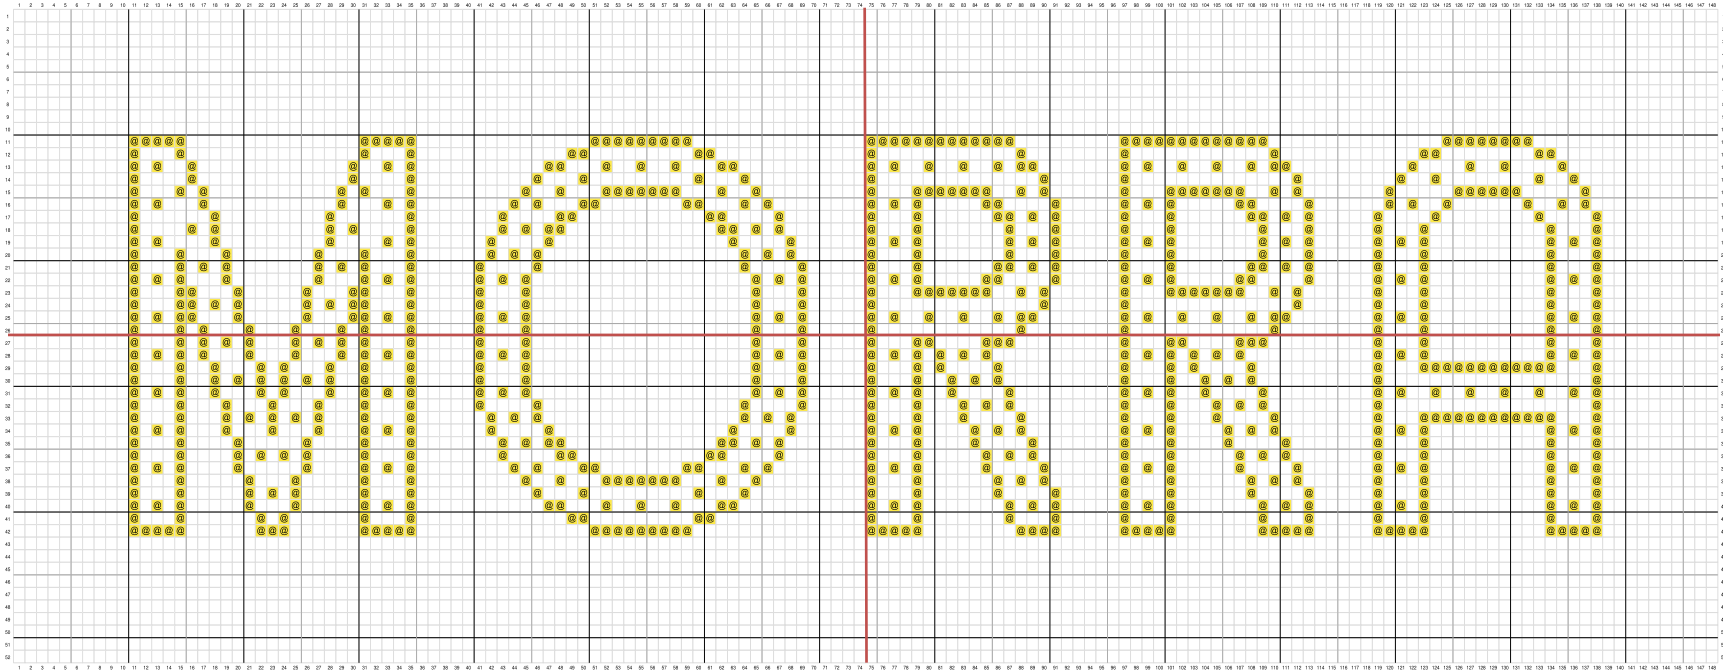

# MORRA Logo

## Color Legend

DMC 973

## Finished Size

148 sts W x 52 sts H

**11 pt.:** 13.5 in. W x 4.7 in. H (34.2 cm W x 12 cm H)

**14 pt.:** 10.6 in. W x 3.4 in. H (26.9 cm W x 8.7 cm H)

**18 pt.:** 8.2 in. W x 2.7 in. H (20.9 cm W x 6.8 cm H)