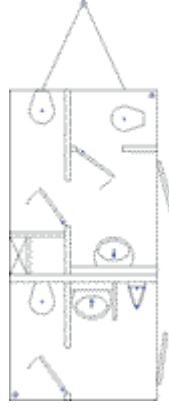

Elite Restroom Trailer

Elite Restroom Trailer

... 15' long/ 4 stations

a simple, but classy unit to impress even the toughest critics

- Framed local photos on interior walls
- Corian countertops.
- Woodgrain floors & cabinets
- Air Conditioner w/ Heat
- Exterior lights
- Two floor to ceiling stalls for the ladies. One floor to ceiling stall for men plus a urinal.