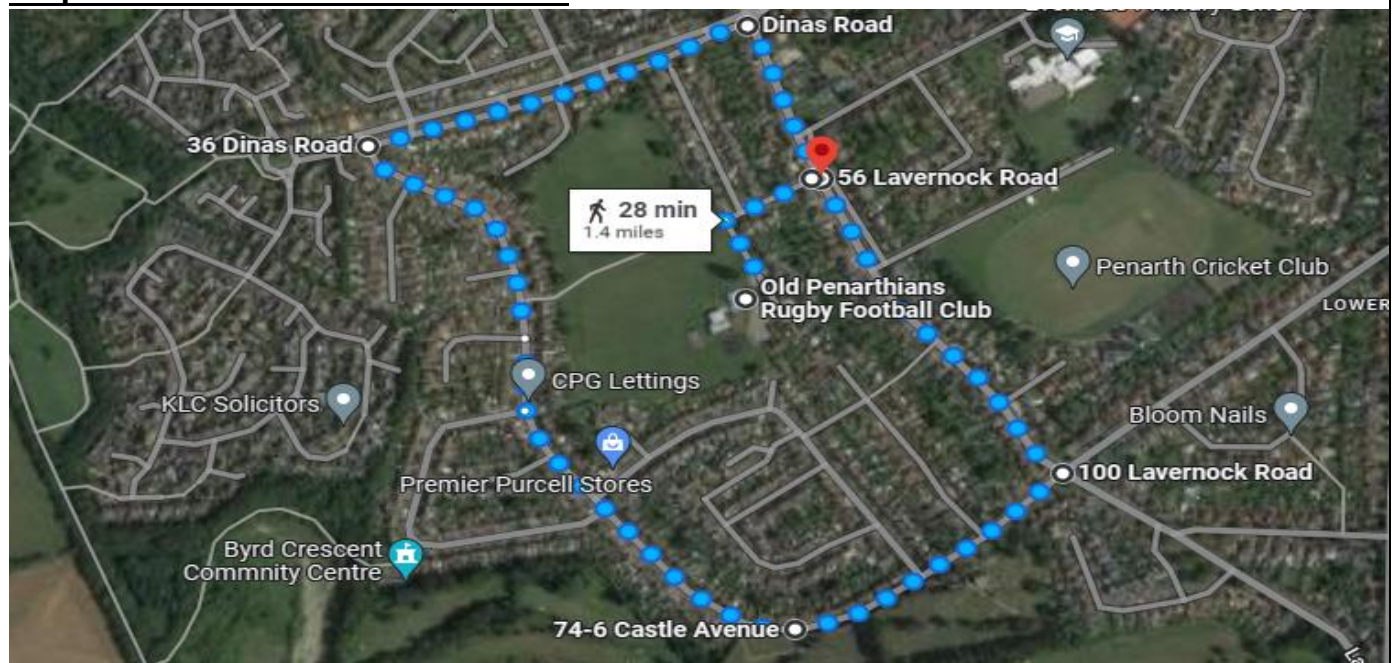

## SESSION BRIEFING SHEET

**Session Name:** Dinas Miles

**Objective:** Almost continuous Tempo Session

**Meeting Point:** Old Pens Rugby Club

**Location:** Dinas Road, Opposite Stanwell School Playing Fields. Mile loops along Beechwood Drive, Culver Close and Castle Avenue.

### Map of Session location with Track :

### **Description:**

A static warm up is conducted at the start of the run

The Run Leader conducts one warm up loop so that all participants are familiar with the Dinas Miles course.

The course is approx. 0.9 mile loop, turning left at the bottom of Dinas Road and following the Beechwood Drive and Castle Avenue back to Lavernock Road.

Slowest go off first at 2 minute intervals. Everyone should end up at Lavernock Road junction together. Repeat back and then twice more.

The Run Leader brings the runners back to Old Pens on a warm down run, up Lavernock Road and directs static stretches at the end.