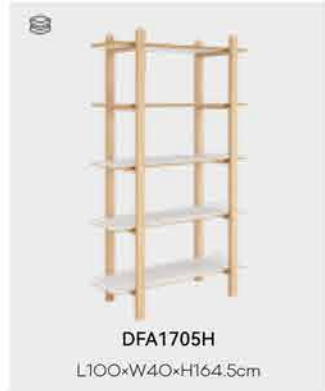

Size: L55.5×W54×H44.5cm

FUNCTIONSMITH, INC.
MANILA • GUANGZHOU

TR

117

DOMO 

Regular Colors for DOMO series(plate & metal):

118

DFA1705H
L100×W40×H164.5cm

DFA1705L
L100×W40×H94.5cm

STA-01
L100×W41×H170cm

DXF1502
L125.5×W39×H170cm

CR-02-80
L80×W54.5×H142cm

CR-02-100
L104×W54.5×H142cm

DF-02
L27.5×W27.5×H77cm

DF-01
L27.5×W27.5×H158cm

DOE1046
L106.5×W46.5×H76cm