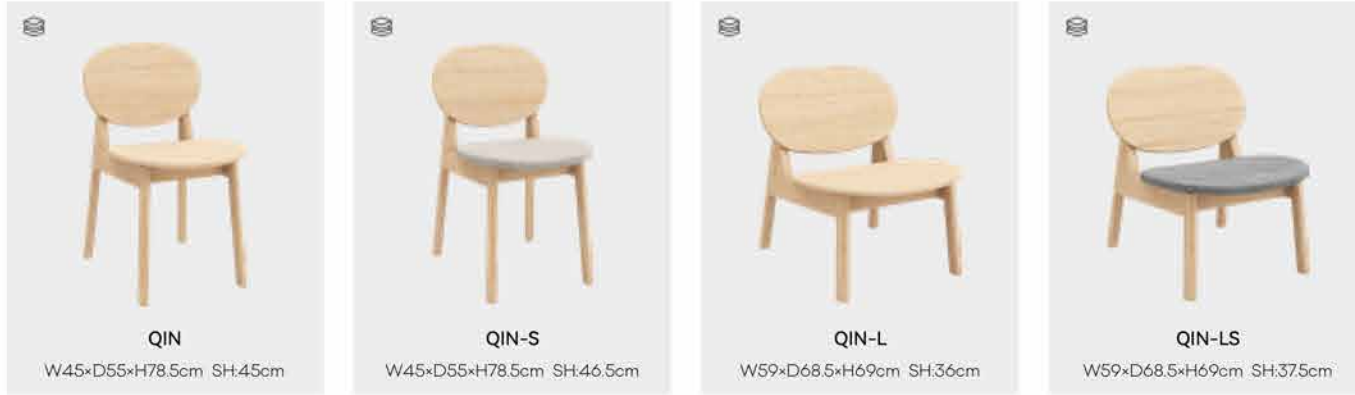

 <p>MEET-03W W61.5×D53.5×H77.5cm SH:44cm</p>	 <p>MEET-06 W61.5×D54.5×H78.5cm SH:44cm</p>	 <p>MEET-08WNP W61.5×D53.5×H79cm SH:45cm</p>	 <p>MEET-09 W63×D51×H80.5cm SH:47cm</p>
 <p>MEET-09N W61.5×D53.5×H79cm SH:45cm</p>	 <p>MEET-10 W63×D52.5×H78cm SH:44.5cm</p>	 <p>MEET-15N W61.5×D55×H78cm SH:44.5cm</p>	 <p>MEET-17N W61.5×D55.5×H79cm SH:44.5cm</p>
 <p>MEET-18N W61.5×D53.5×H79.5cm SH:45cm</p>			

LAZY

WOODEN CHAIRS

QIN

Regular Colors: Beech

Selectable Colors (ash wooden): White Black Navy Blue Klein Blue

SEDATE

SEDATE-75R

- ① **SEDATE-75R**
Size: W42×D34×H76cm SH.75cm
- ② **SEDATE-65R**
Size: W41×D32×H66cm SH.65cm