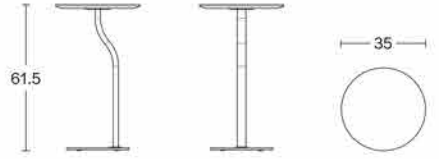

Table Top Colors:

TB-19

More choices:

- ① TB-19-90180
Size: L180×W90×H75cm
- ② TB-19-80160
Size: L160×W80×H75cm

TB-19-120240 Size: L240×W120×H75cm

Table Top Colors:

Black White Gray

Table Top Colors:

TB-33 NEW

Table Top Colors:
 [Black] [White] [Gray] [Oak]
 Black: White: Gray: Oak

Table legs Colors:
 [Black] [White] [Gray]
 Black: White: Gray

TB-29W NEW

FUNCTIONSMITH, INC.
 MANILA • GUANGZHOU

Table Top Colors:
 [Black] [White]
 Black: White

Table legs Colors:
 [Black] [White]
 Black: White

TB-10

Table Top Colors:

TB-09

More choices:

① TB-09-02N

Size: L88×W58×H40cm

② TB-09-01N