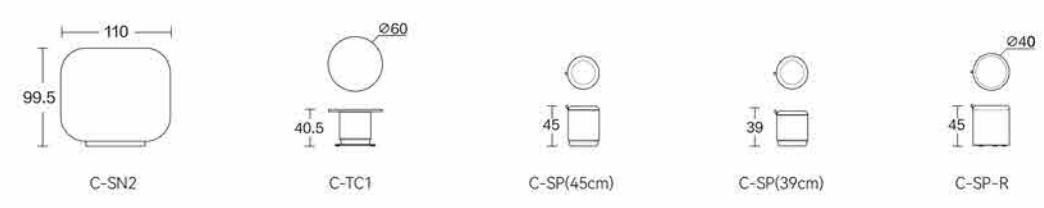

Optional parts

Fabric: please refer to the color swatch.