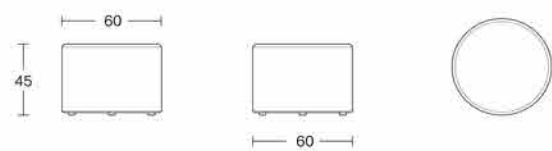

TB-30
W60×D35×H41.5cm

Fabric: please refer to the color swatch.

① EDEN-1

② EDEN-B1

③ EDEN-B2

④ EDEN-C

⑤ EDEN-O

⑥ EDEN-ST