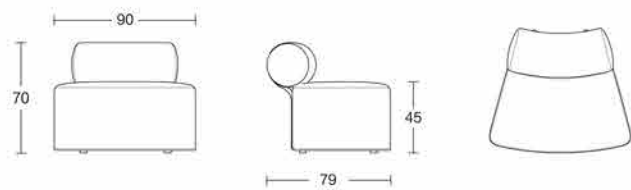

SOFAS

EDEN NEW

EDEN-1
W60×D60×H45cm

EDEN-B1
W60×D77×H70cm SH.45cm

EDEN-B2
W100×D77×H70cm SH.45cm

EDEN-C
W97×D79×H70cm SH.45cm

EDEN-O
W90×D79×H70cm SH.45cm

EDEN-ST
Φ60×H45cm

TB-30
W60×D35×H41.5cm

Fabric: please refer to the color swatch.

① EDEN-1

② EDEN-B1

③ EDEN-B2

④ EDEN-C

⑤ EDEN-O

⑥ EDEN-ST