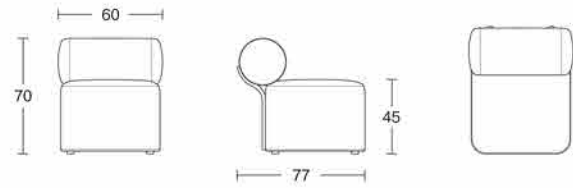

SOFAS

EDEN NEW

EDEN-1
W60×D60×H45cm

EDEN-B1
W60×D77×H70cm SH.45cm

EDEN-B2
W100×D77×H70cm SH.45cm

EDEN-C
W97×D79×H70cm SH.45cm

EDEN-O
W90×D79×H70cm SH.45cm

EDEN-ST
Φ60×H45cm

TB-30
W60×D35×H41.5cm

Fabric: please refer to the color swatch.

① EDEN-1

② EDEN-B1

③ EDEN-B2

④ EDEN-C

⑤ EDEN-O

⑥ EDEN-ST

⑦ TB-30

FUNCTIONSMITH, INC.
MANILA • GUANGZHOU

MAY-S1
W67.5×D79×H75cm SH.39cm

MAY-S2
W162.5×D79×H75cm SH.39cm

MAY-Y
W68.5×D106.5×H93cm SH.51cm

MAY-T1
Φ40×H43cm

MAY-T2
Φ75×H35cm

MAY-T3
L119.5×W59.5×H35cm