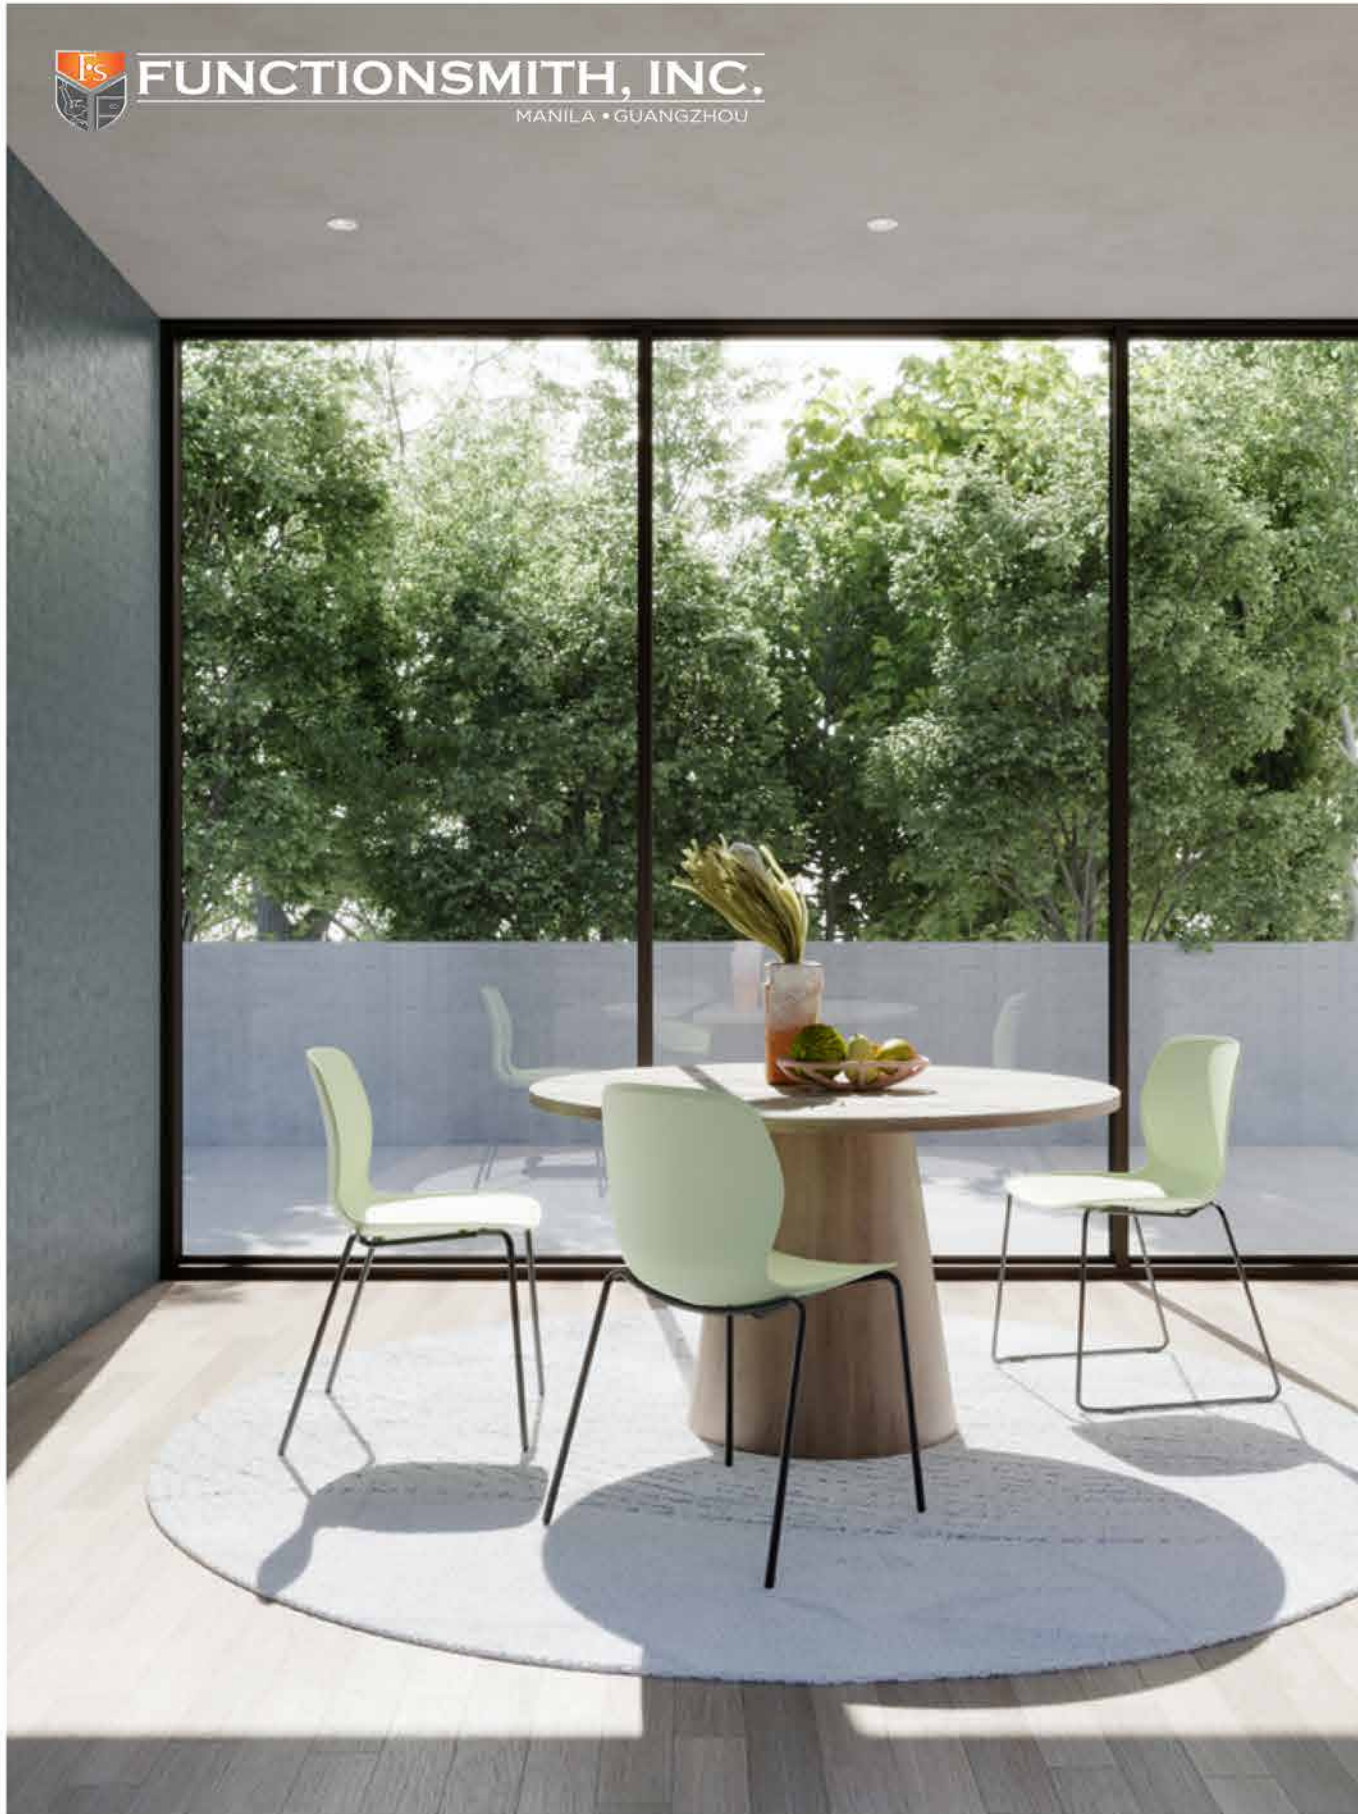

SLOW
W45×D49×H80.5cm SH.45cm

SLOW-WS
W44.5×D49×H77cm SH.48cm

HOLE-01
W63.5×D57×H82cm SH.47cm

HOLE-05
W63×D58×H81cm SH.46.5cm