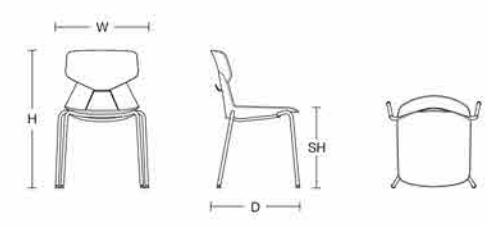

1. Regular Colors-PP:
2. White
   - Black
   - Matcha
   - Blue
   - Gray
3. Selectable Colors-PP:
4. Red
   - Brown
   - Green
   - Ginger
   - Navy Blue
   - Klein Blue