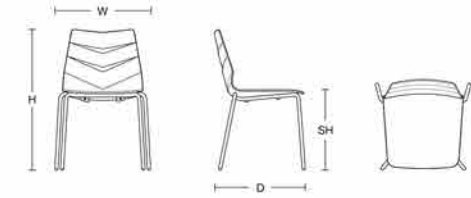

STACKS

 <p>STACKS W48.5×D52.5×H80cm SH:43cm</p>	 <p>STACKS-ARM W63.5×D53×H80.5cm SH:43cm</p>	 <p>STACKS-BAR W48.5×D52.5×H111cm SH:76cm</p>
--	--	--

TROLLEY FOR STACKS
W77.5×D62.5×H41cm

NET

FUNCTIONSMITH, INC.

MANILA • GUANGZHOU

MY + HF

LA

LEAF + QT + CAT

SLOW
W45×D49×H80.5cm SH.45cm

SLOW-WS
W44.5×D49×H77cm SH.48cm

HOLE-01
W63.5×D57×H82cm SH.47cm

HOLE-05
W63×D58×H81cm SH.46.5cm

ST-08-30110
W110×D30×H44.5cm

ST-08-30150
W150×D30×H44.5cm

PW-018
W48×D48×H75.5cm SH.45cm

PW-021
W42×D56×H80.5cm SH.46cm

CT-393
W51.5×D57×H82cm SH.47cm

CT-390
W52×D54.5×H82.5cm SH.45.5cm

CT-398
W49.5×D49×H99.5cm SH.76.5cm