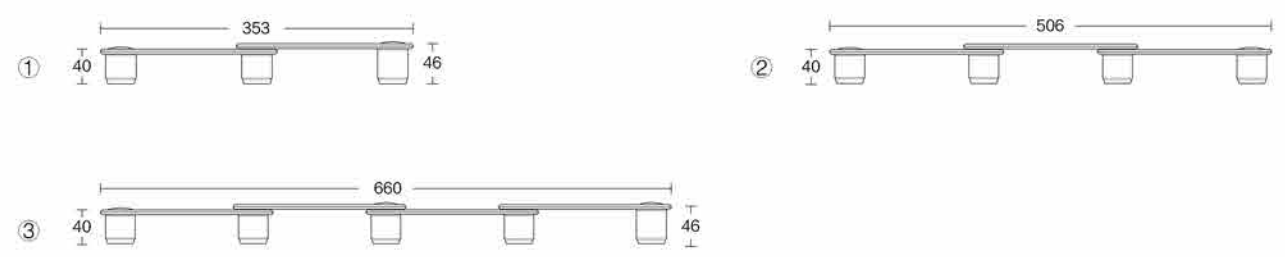

CHAIN

Combination

Optional parts

Fabric: please refer to the color swatch.