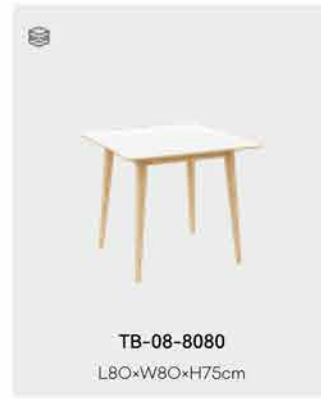

Regular Colors for TB-20:
Table Top Colors: Oak Black
Table Legs Colors: Klein Blue Black