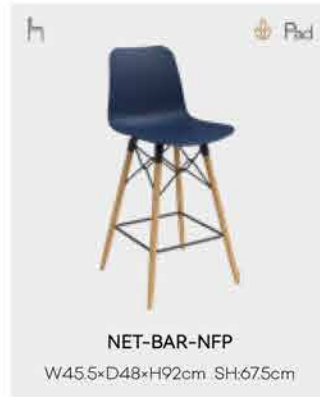

STACKS

 <p>STACKS W48.5×D52.5×H80cm SH:43cm</p>	 <p>STACKS-ARM W63.5×D53×H80.5cm SH:43cm</p>	 <p>STACKS-BAR W48.5×D52.5×H111cm SH:76cm</p>
--	--	--

TROLLEY FOR STACKS
W77.5×D62.5×H41cm

NET

FUNCTIONSMITH, INC.