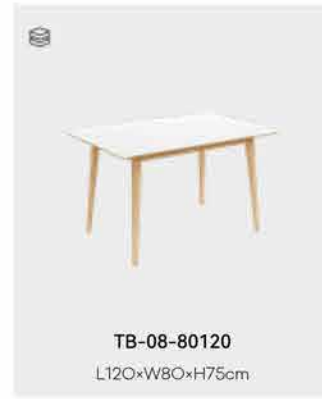

Regular Colors for TB-20:
Table Top Colors: Oak Black
Table Legs Colors: Klein Blue Black