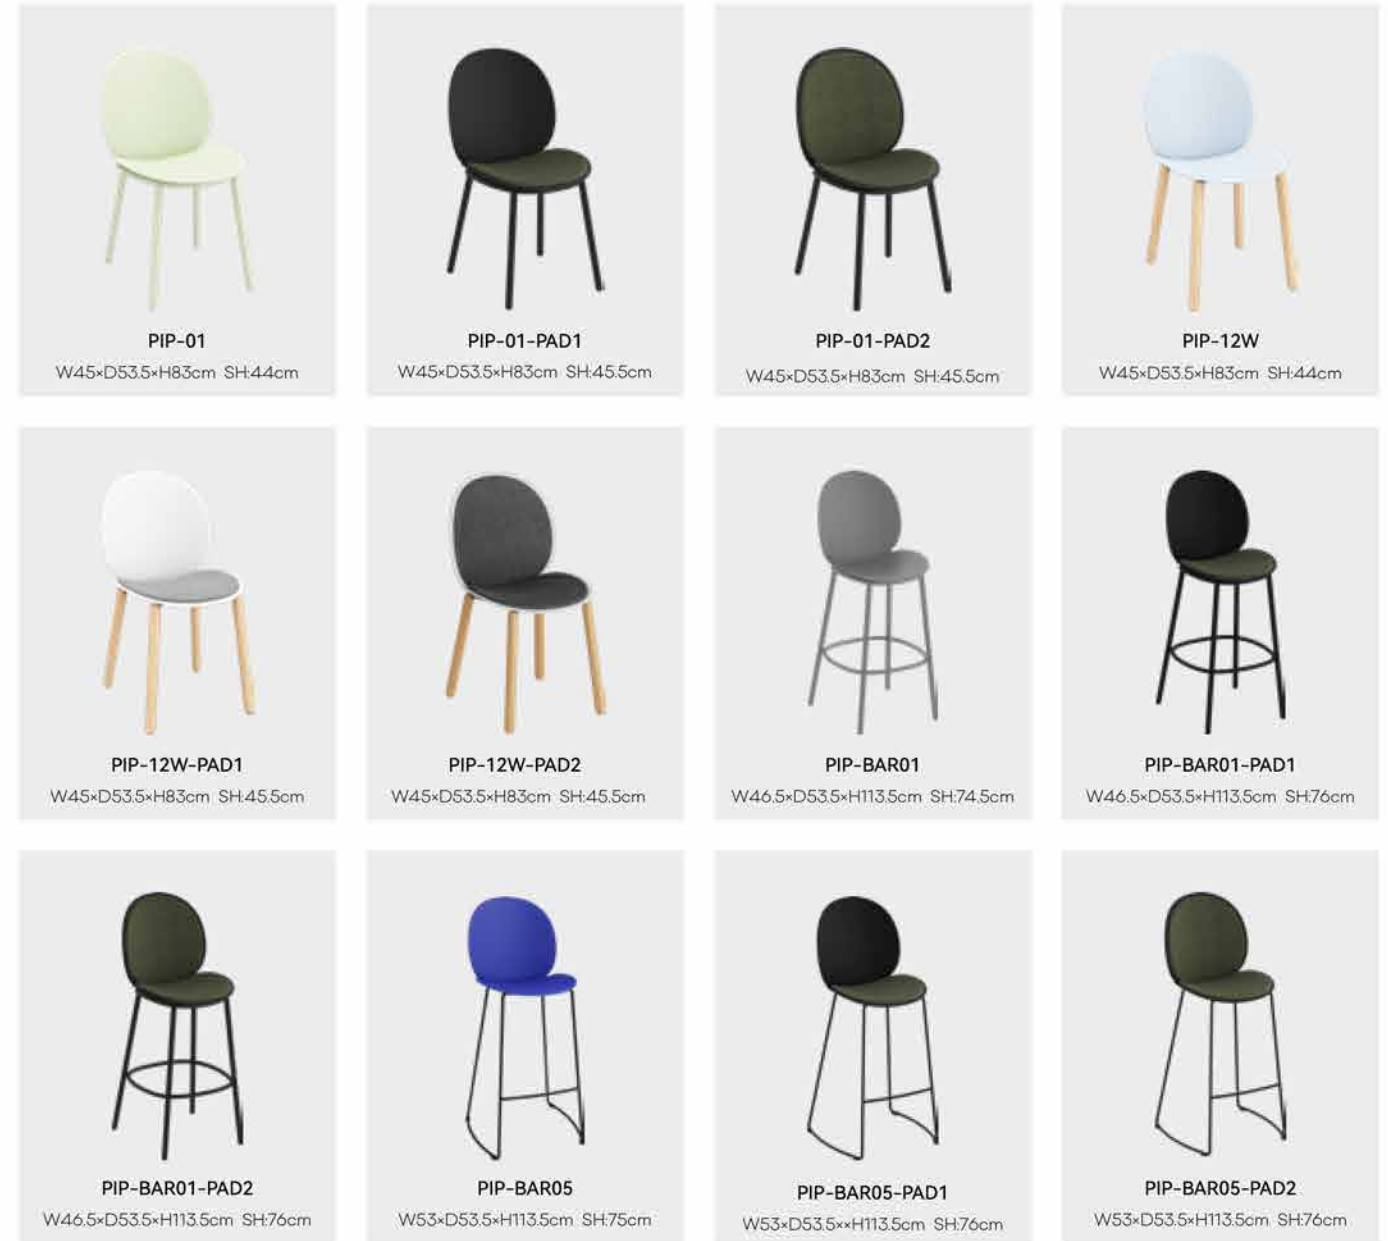

Selectable Colors-PP:

BAFFIN NEW

Tips: Writing board folding diagram of BAFS-ART-25 and BAF-ART-25.

Regular Colors-PP:

Selectable Colors-PP:

Regular Colors-PP:

Selectable Colors-PP:

PIP