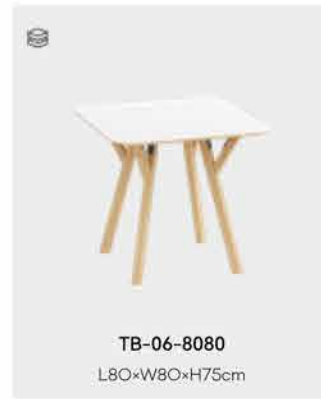

Regular Colors for TB-20:
Table Top Colors: Oak Black
Table Legs Colors: Klein Blue Black