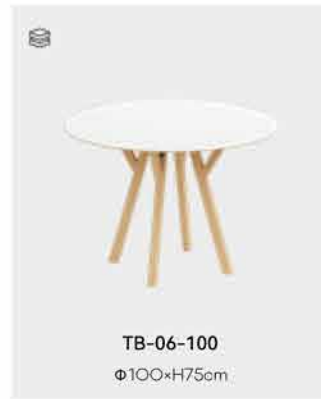

Regular Colors for TB-20:
Table Top Colors: Oak Black
Table Legs Colors: Klein Blue Black