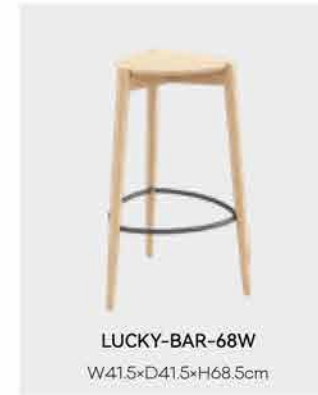

Wooden Chair