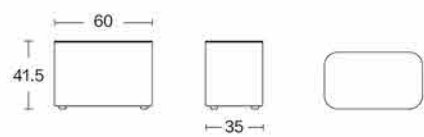

⑦ TB-30

FUNCTIONSMITH, INC.
MANILA • GUANGZHOU