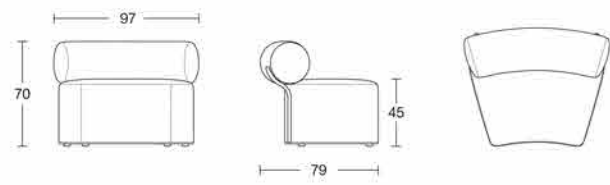

SOFAS

EDEN NEW

EDEN-1
W60×D60×H45cm

EDEN-B1
W60×D77×H70cm SH.45cm

EDEN-B2
W100×D77×H70cm SH.45cm

EDEN-C
W97×D79×H70cm SH.45cm

EDEN-O
W90×D79×H70cm SH.45cm

EDEN-ST
Φ60×H45cm

TB-30
W60×D35×H41.5cm

Fabric: please refer to the color swatch.

① EDEN-1

② EDEN-B1

③ EDEN-B2

④ EDEN-C

⑤ EDEN-O

⑥ EDEN-ST