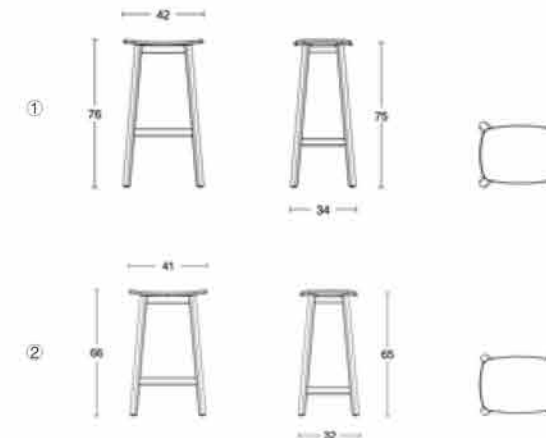

CT-398-0165
W50.5×D49.5×H88.5cm SH.65cm

CT-398-0176
W51×D50×H100cm SH.76cm

LE-BAR
W48×D47×H93.5cm SH.75.5cm

PW-010H
Φ33.5×H76cm

PW-010
Φ33.5×H68.5cm

PW-010-2
Φ33.5×H45cm

PW-027NP
W47×D37×H48.5cm SH.46cm

MEET

 <p>MEET-03W W61.5×D53.5×H77.5cm SH:44cm</p>	 <p>MEET-06 W61.5×D54.5×H78.5cm SH:44cm</p>	 <p>MEET-08WNP W61.5×D53.5×H79cm SH:45cm</p>	 <p>MEET-09 W63×D51×H80.5cm SH:47cm</p>
 <p>MEET-09N W61.5×D53.5×H79cm SH:45cm</p>	 <p>MEET-10 W63×D52.5×H78cm SH:44.5cm</p>	 <p>MEET-15N W61.5×D55×H78cm SH:44.5cm</p>	 <p>MEET-17N W61.5×D55.5×H79cm SH:44.5cm</p>
 <p>MEET-18N W61.5×D53.5×H79.5cm SH:45cm</p>			

LAZY

WOODEN CHAIRS

QIN

Regular Colors: Beech

Selectable Colors (ash wooden): White Black Navy Blue Klein Blue

SEDATE

SEDATE-75R

- ① **SEDATE-75R**
Size: W42×D34×H76cm SH.75cm
- ② **SEDATE-65R**
Size: W41×D32×H66cm SH.65cm