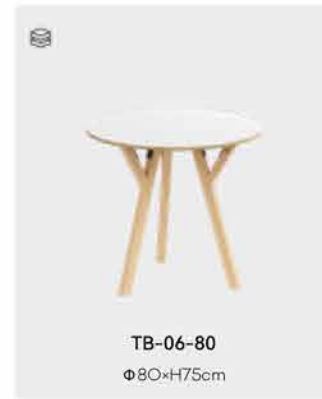

Regular Colors for TB-20:
Table Top Colors: Oak Black
Table Legs Colors: Klein Blue Black