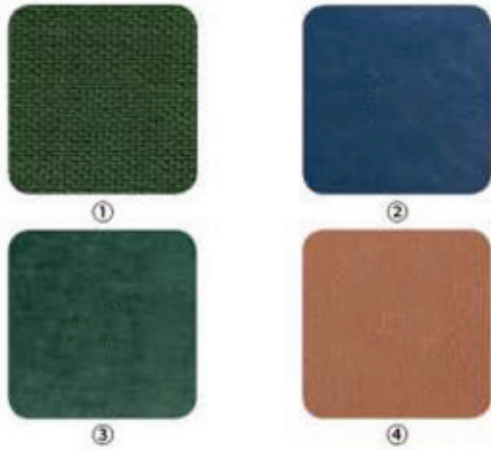

JT-1050#

C-81#

C-82#

Material and color

Other material

JT-384#

Material

Size
64*69*37/76cm
115*69*37/76cm
165*69*37/76cm