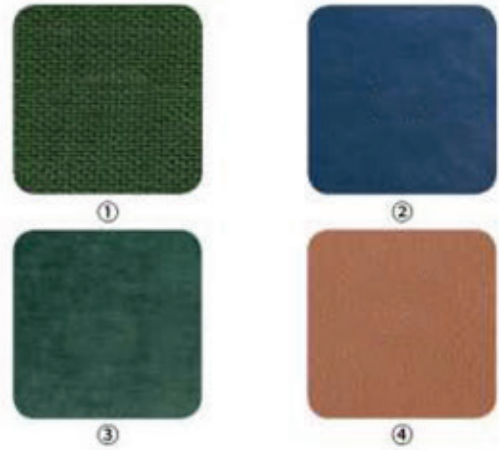

The high-quality solid wood feet are firm and hard, and the strong and powerful shape is simple and elegant, giving the chair a full sense of security.

JT-2161#

JT-953#

Material and color

Other material

JT-2163#
Material
Size
60*63*45/80cm