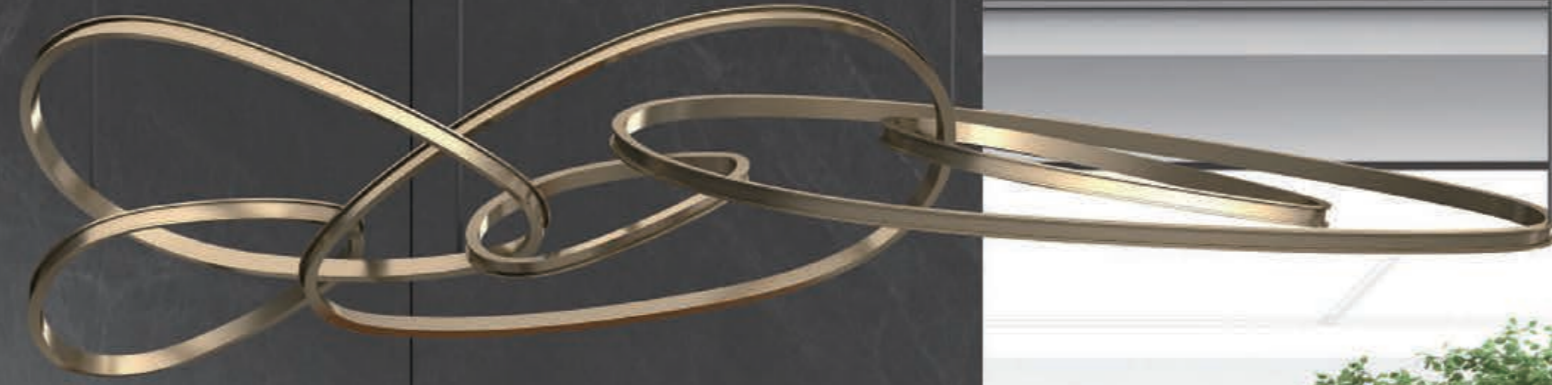

FUNCTIONSMITH, INC.
MANILA • GUANGZHOU

GRAPHIC DESIGN REFERENCED