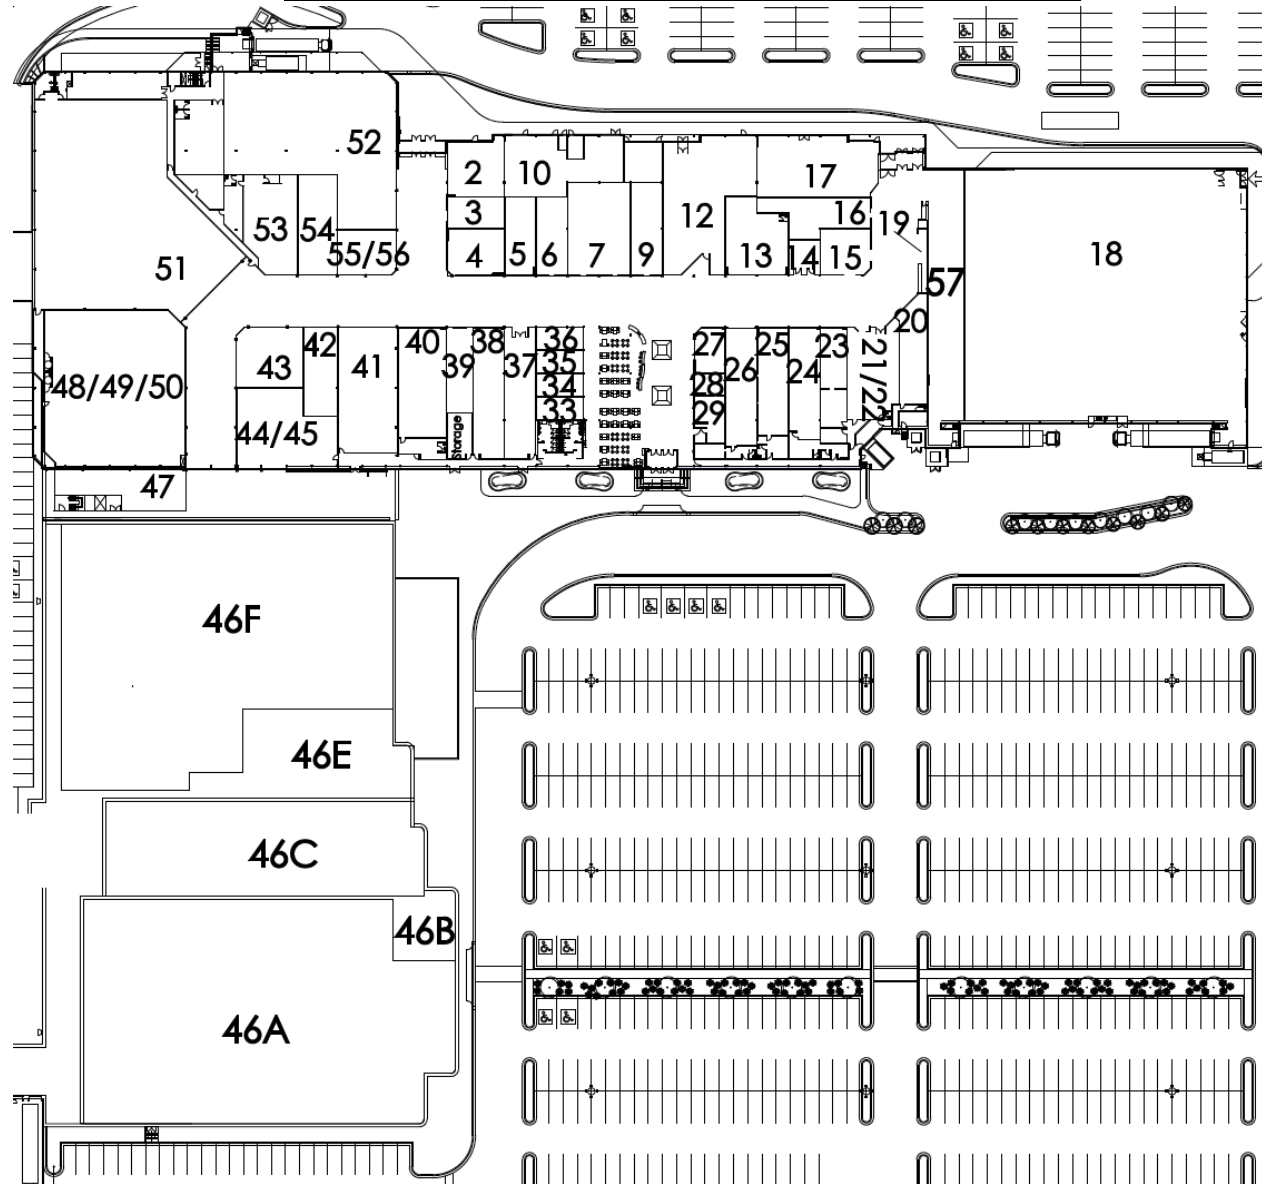

SOUTHRIDGE MALL LEASING PLAN

SOUTHRIDGE MALL UPPER LEVEL

SOUTHRIDGE MALL UPPER LEVEL

Unit	Store Name
2	Bottega Mia
3	Available
4	Available
5	Bentley
6	Available
7	Available
9	Available
10	Available
11	Pure Wellness
12	CIBC
13	Available
14	Available
15	Available
16	Available
17	Pet Valu
18	Giant Tiger
19	Available
20	H&R Block
21	Available
23	Available
24	Available
25	Available
26	Available
27	Laura Secord
28	Available
29	Available

Unit	Store Name
33	Lams Chinese Food
34	Available
35	Available
36	S-Mart
37	Available
38	Northern Reflections
39	Tay Nail World
40	Payless Shoesource
41	Available
42	Available
43	Peoples Jewelers
44	Available
46	Available
47	Available
48A	TSC Stores
48B	Available
48C	Fabricland
48D	Available
48E	Available
48F	Treasure Hunt
51	Sport Chek
52	Dollarama
53	The Source
54	Available
55	Available
57	Available

SOUTHRIDGE MALL LOWER LEVEL

Unit	Store Name
100	Goodlife Fitness
101	Available
102	TSYS
103	TSYS