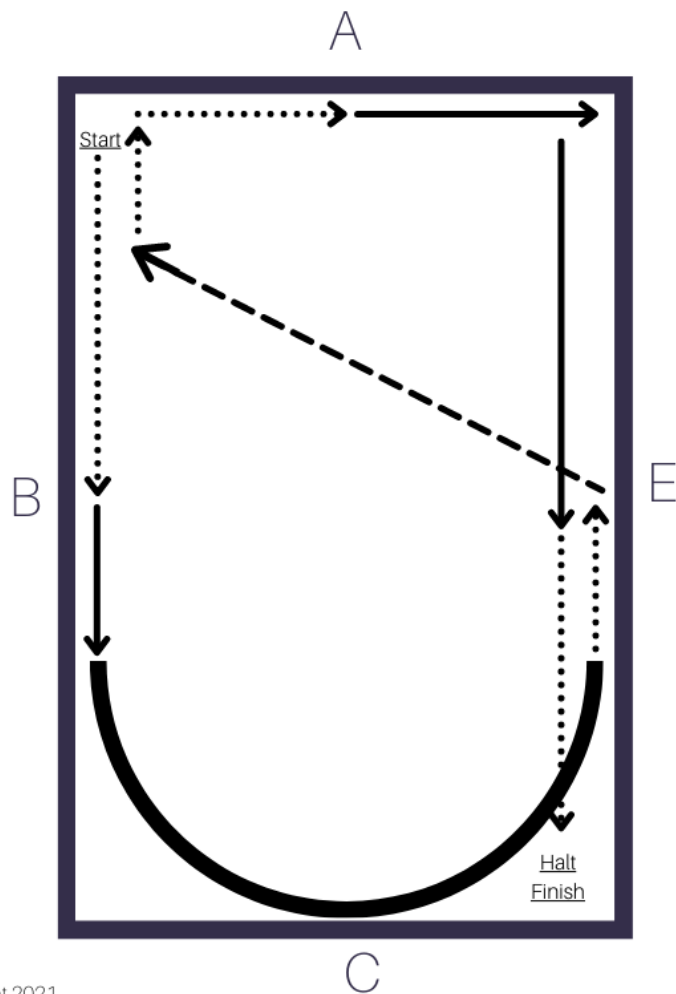

2023 Dressage Seat Equitation Intro

TEST INFORMATION

- To evaluate the dressage rider's correct position, seat and use of aids.
- ARENA SIZE: Standard or Small

TOTAL POINTS
210

Intro Pattern

- Working Walk along rail to B
- Working Trot at B - half circle
- Working Walk between H and E
- Free Walk to F
- Working Walk to A
- Trot at A
- Working Walk at E Halt at H

Key.

-  Working Walk
-  Free Walk
-  Working Trot

Dressage Show Online Copy Right 2021

2023 Dressage Seat Equitation Intro

Movement	Correct position	Seat	Use of aids	Total
Working Walk Left				30
Working Walk Right				30
Free Walk				30
Work Trot Left				30
Work Trot Right				30
Transitions				30
Halt				30
			Total	
			%	