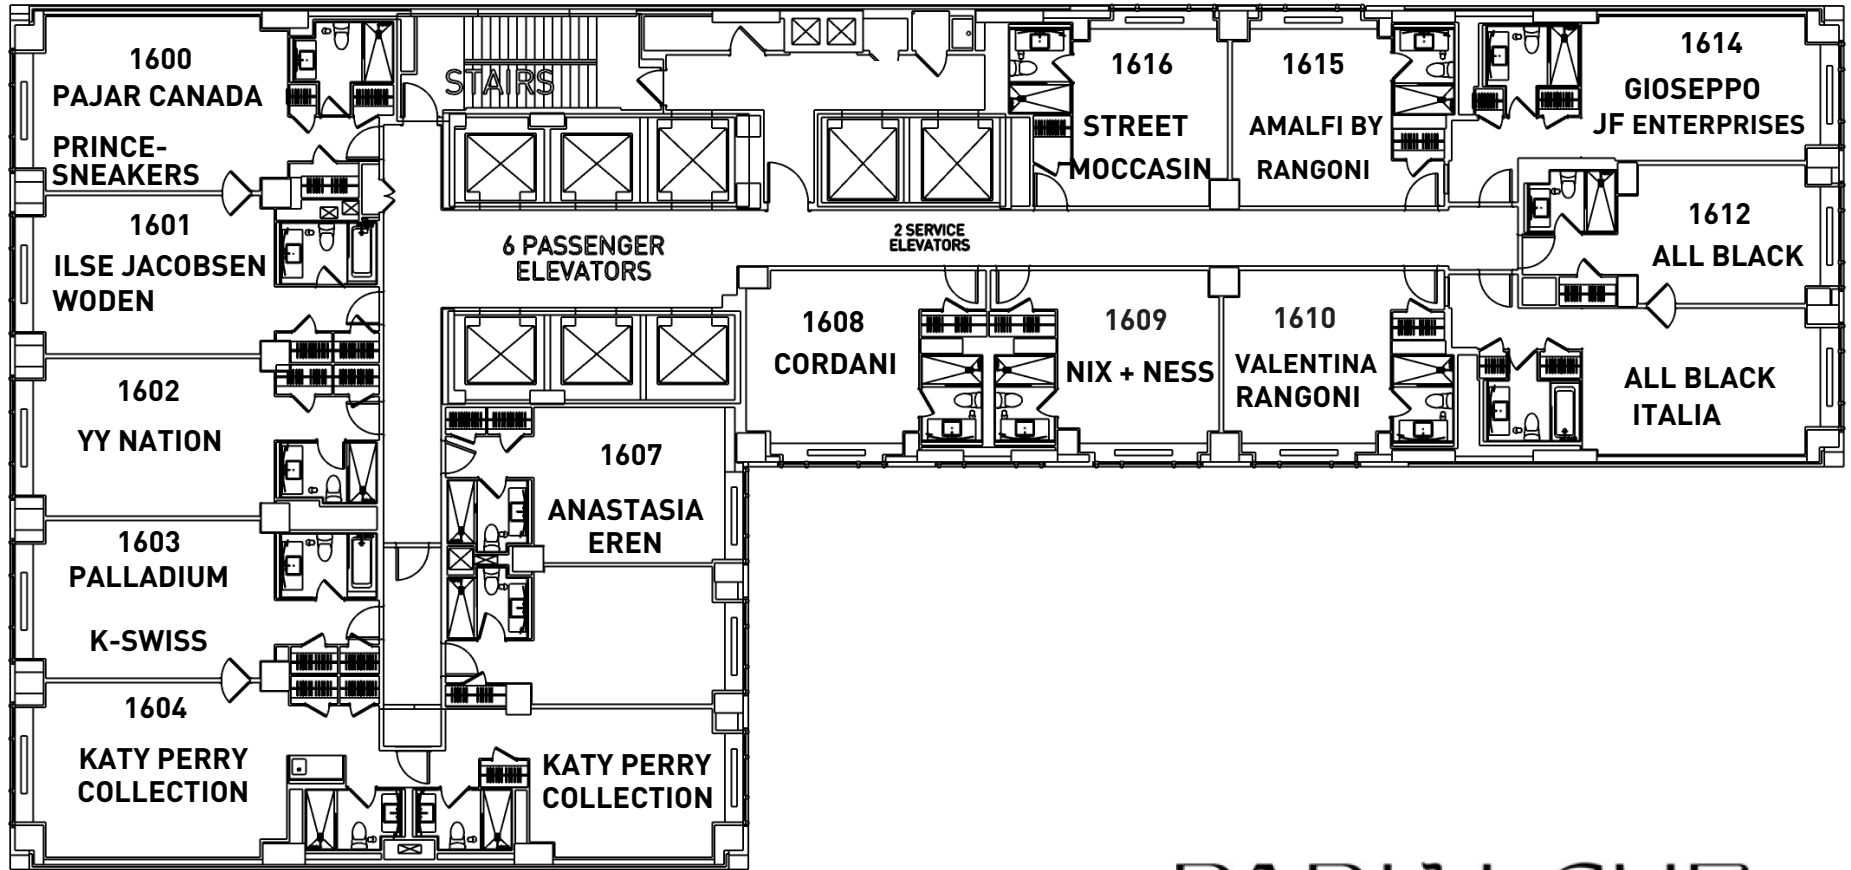

# 14TH FLOOR

# PARK LANE

36 CENTRAL PARK SOUTH  
NEW YORK NY 10019

**15TH FLOOR** **AESNYE**  
 FOOTWEAR SHOW NEW YORK EXPO

**PARK LANE**

36 CENTRAL PARK SOUTH  
 NEW YORK NY 10019

# 16TH FLOOR