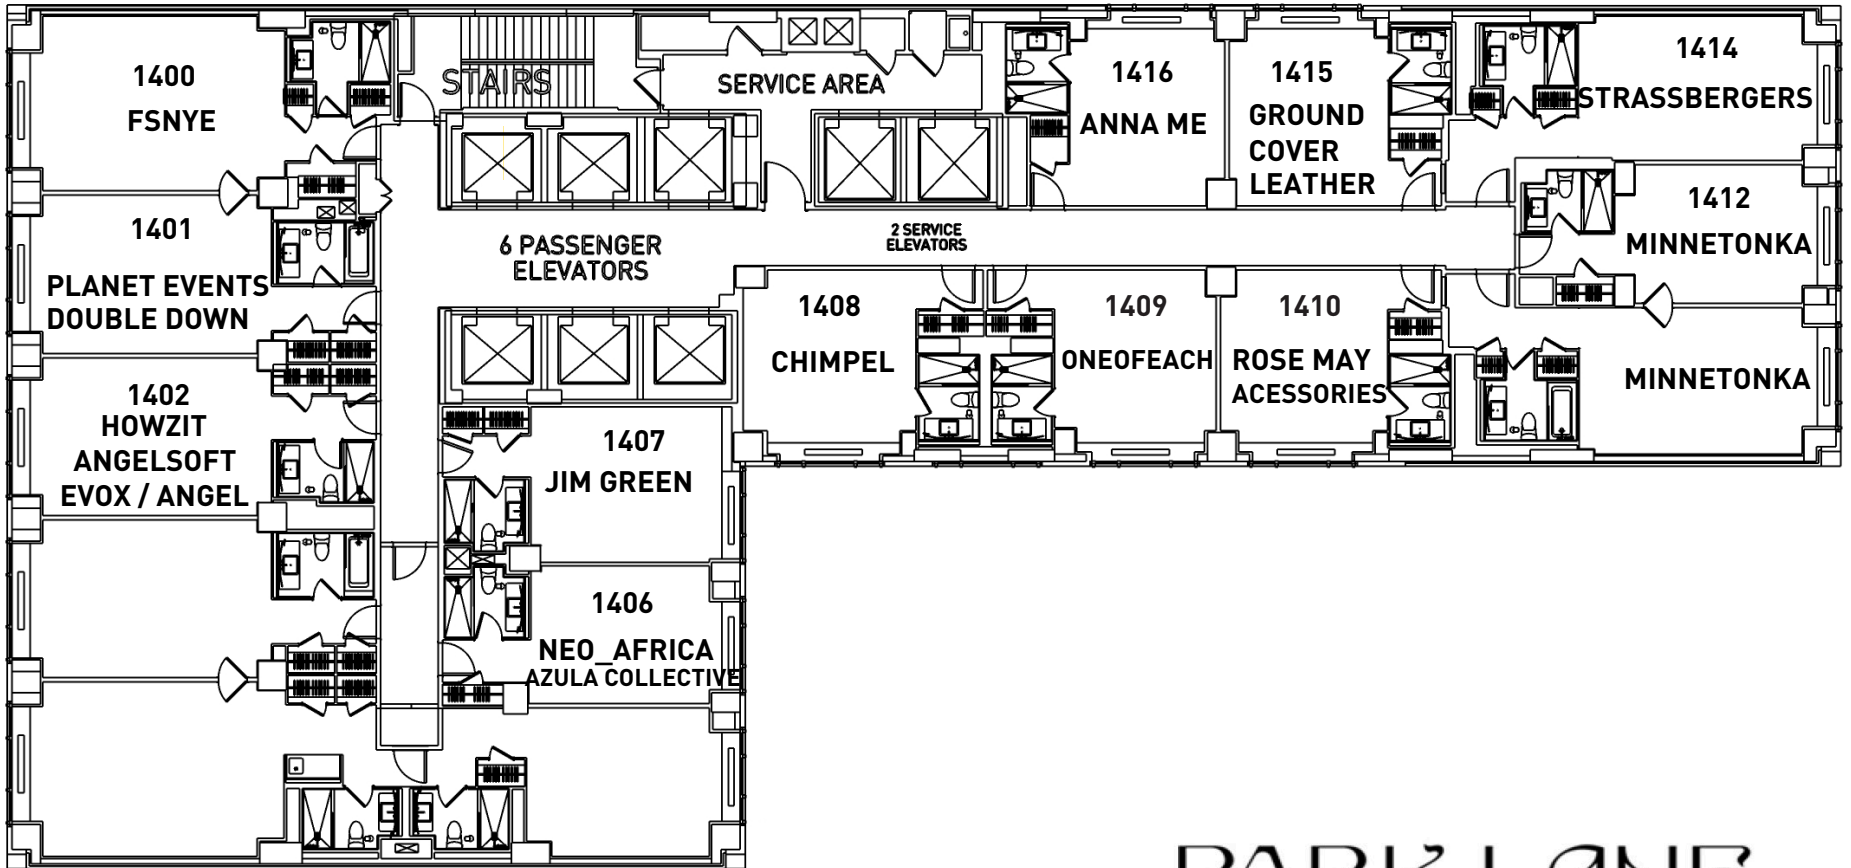

# 14TH FLOOR

# PARK LANE

36 CENTRAL PARK SOUTH  
NEW YORK NY 10019

**15TH FLOOR** **AESNYE**  
 FOOTWEAR SHOW NEW YORK EXPO

**PARK LANE**

36 CENTRAL PARK SOUTH  
 NEW YORK NY 10019

# 16TH FLOOR

# PARK LANE

36 CENTRAL PARK SOUTH  
NEW YORK NY 10019

**41ST FLOOR** **AESNYE**  
FOOTWEAR SHOW NEW YORK EXPO

**SPRING FOOTWEAR**

**PARK LANE**

36 CENTRAL PARK SOUTH  
NEW YORK NY 10019