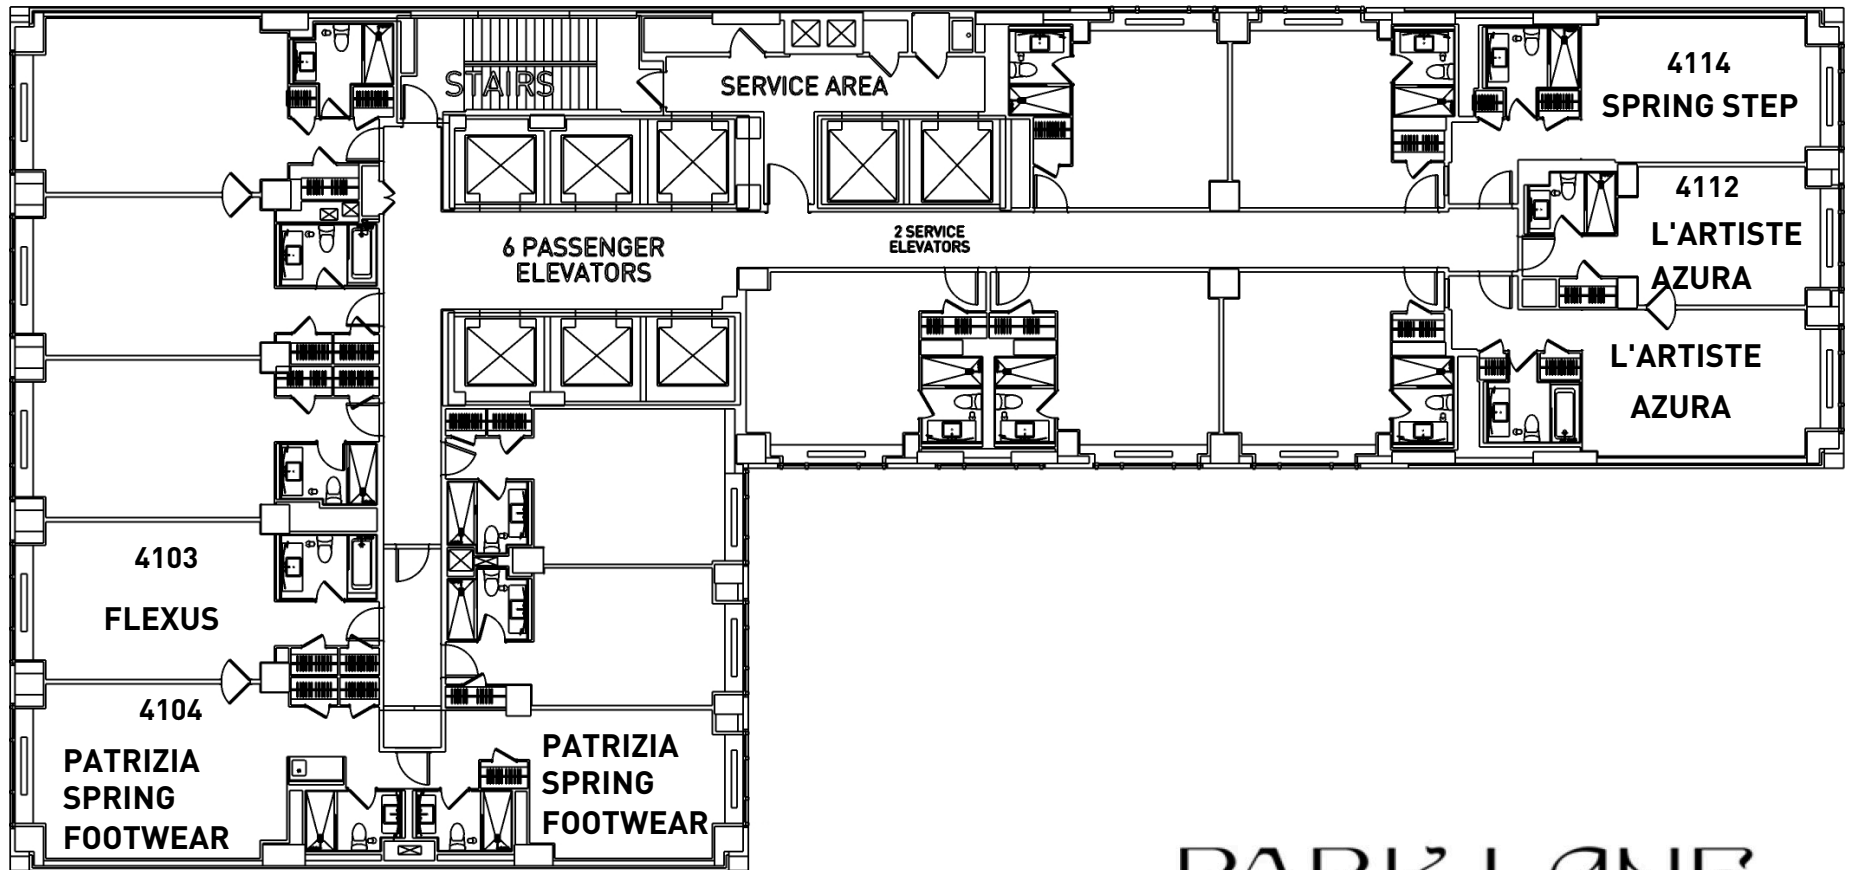

# PARK LANE

36 CENTRAL PARK SOUTH  
NEW YORK NY 10019

**15TH FLOOR** **AESNYE**  
 FOOTWEAR SHOW NEW YORK EXPO

**PARK LANE**

36 CENTRAL PARK SOUTH  
 NEW YORK NY 10019

# 16TH FLOOR

# PARK LANE

36 CENTRAL PARK SOUTH  
NEW YORK NY 10019

**41ST FLOOR** **AESNYE**  
FOOTWEAR SHOW NEW YORK EXPO

**SPRING FOOTWEAR**

**PARK LANE**

36 CENTRAL PARK SOUTH  
NEW YORK NY 10019