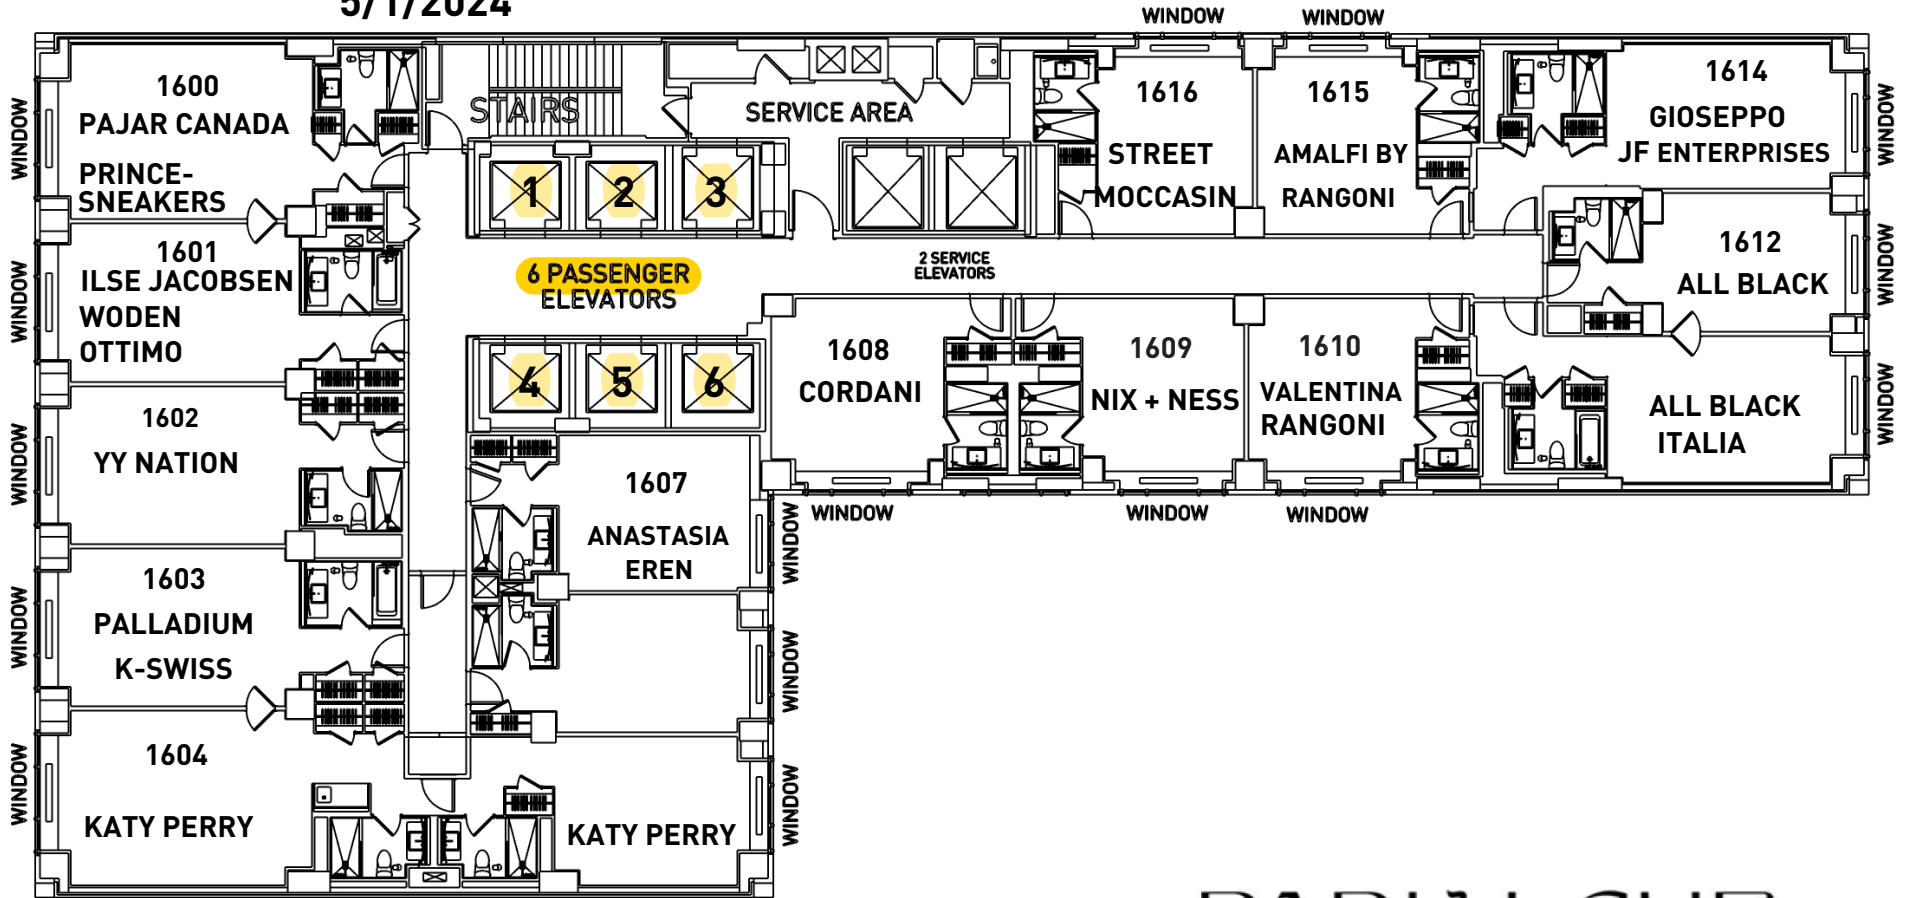

16TH FLOOR

AESNYE

FOOTWEAR SHOW NEW YORK EXPO

SALON/ BRIDGE FLOOR

SCROLL DOWN FOR ADDITIONAL FLOORS

5/1/2024

PARK LANE

36 CENTRAL PARK SOUTH
NEW YORK NY 10019

15TH FLOOR

SCROLL DOWN FOR ADDITIONAL FLOORS

PARK LANE

36 CENTRAL PARK SOUTH
NEW YORK NY 10019

14TH FLOOR **FSNYE**
 FOOTWEAR SHOW NEW YORK EXPO

SCROLL DOWN FOR ADDITIONAL FLOORS

PARK LANE

36 CENTRAL PARK SOUTH
 NEW YORK NY 10019