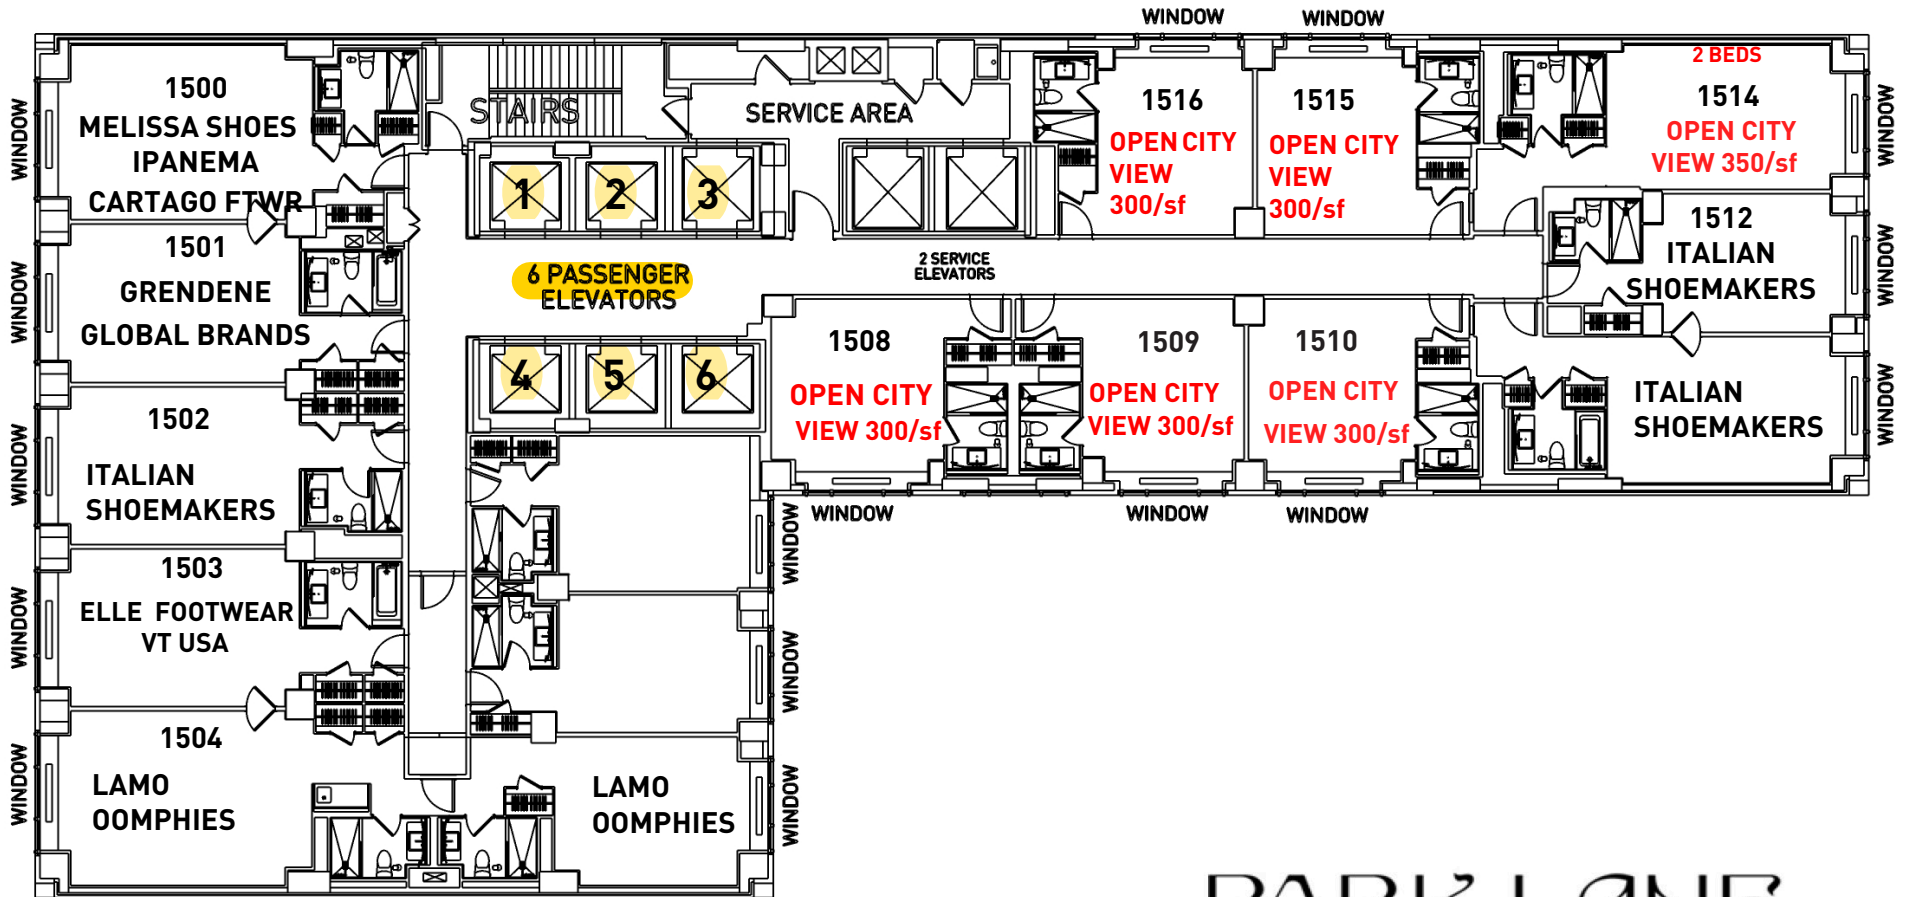

16TH FLOOR

AESNYE

FOOTWEAR SHOW NEW YORK EXPO

SALON/ BRIDGE FLOOR

SCROLL DOWN FOR ADDITIONAL FLOORS

5/1/2024

PARK LANE

36 CENTRAL PARK SOUTH
NEW YORK NY 10019

15TH FLOOR

SCROLL DOWN FOR ADDITIONAL FLOORS

PARK LANE

36 CENTRAL PARK SOUTH
NEW YORK NY 10019

14TH FLOOR **FSNYE**
 FOOTWEAR SHOW NEW YORK EXPO

SCROLL DOWN FOR ADDITIONAL FLOORS

PARK LANE

36 CENTRAL PARK SOUTH
 NEW YORK NY 10019

41ST FLOOR

59th Street Central
Park South

58th Street

SPRING FOOTWEAR

Park View

PARK LANE

36 CENTRAL PARK SOUTH
NEW YORK NY 10019