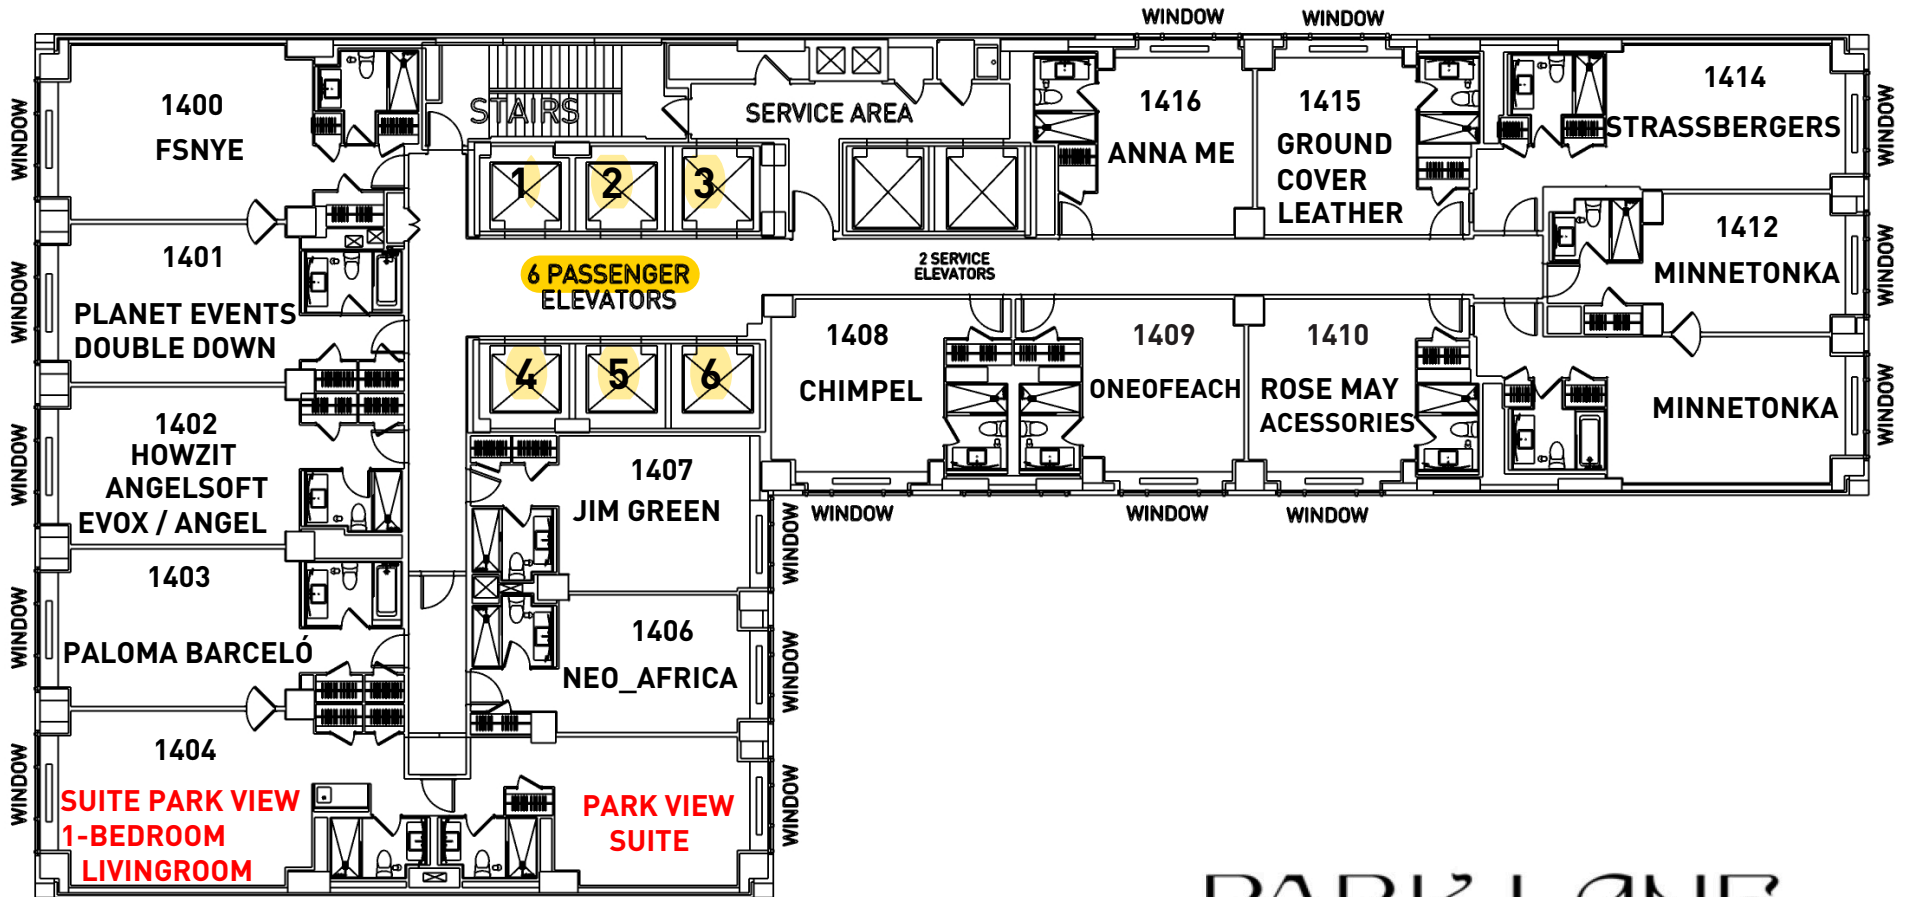

16TH FLOOR

AESNYE

FOOTWEAR SHOW NEW YORK EXPO

SALON/ BRIDGE FLOOR

SCROLL DOWN FOR ADDITIONAL FLOORS

5/1/2024

PARK LANE

36 CENTRAL PARK SOUTH
NEW YORK NY 10019

15TH FLOOR

SCROLL DOWN FOR ADDITIONAL FLOORS

PARK LANE

36 CENTRAL PARK SOUTH
NEW YORK NY 10019

14TH FLOOR **FSNYE**
 FOOTWEAR SHOW NEW YORK EXPO

SCROLL DOWN FOR ADDITIONAL FLOORS

PARK LANE

36 CENTRAL PARK SOUTH
 NEW YORK NY 10019