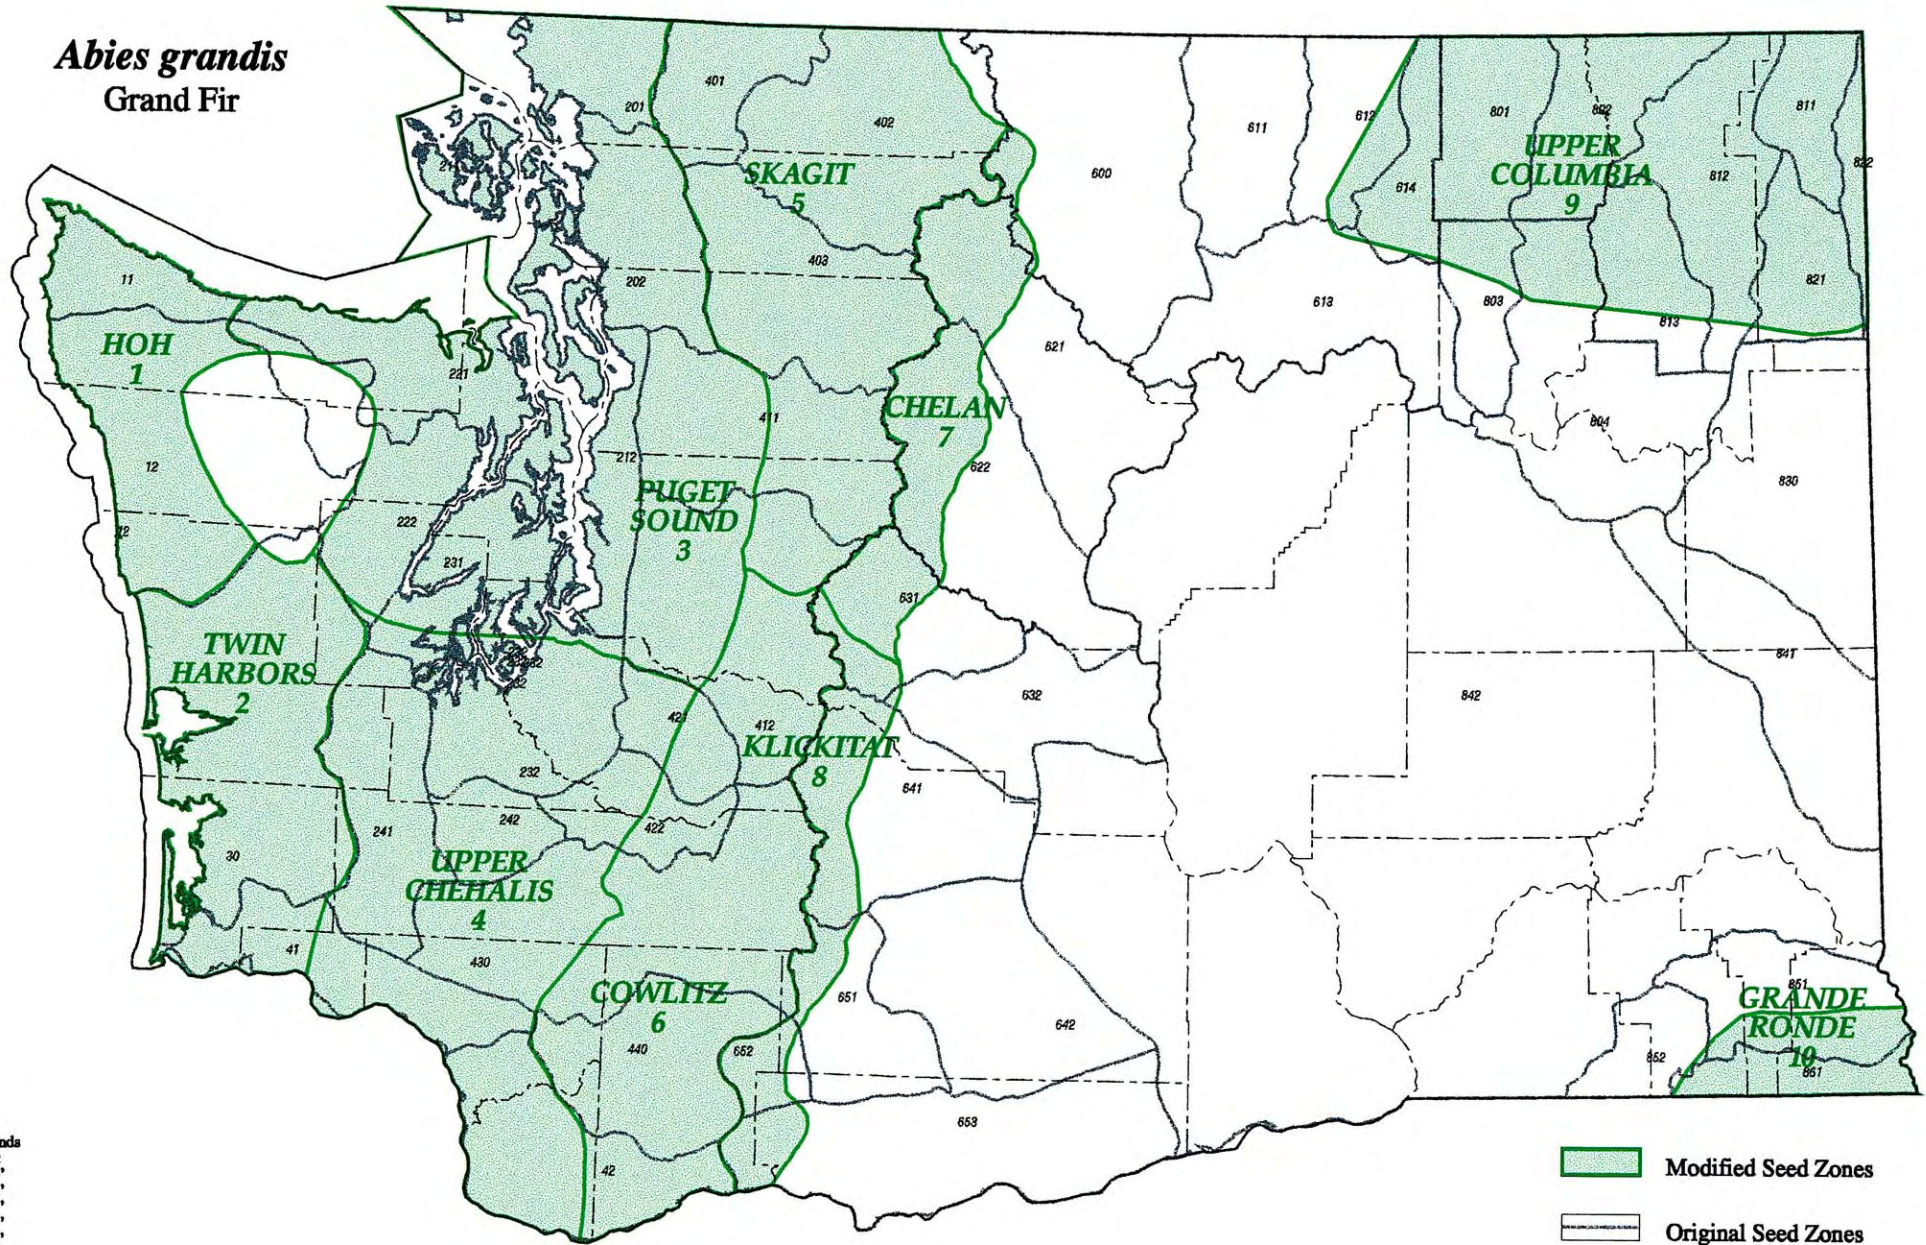

Abies grandis
Grand Fir

Elevation bands
for all zones:
0' - 1000'
1000' - 2000'
2000' - 3000'
3000' - 4000'
4000' - 5000'
5000' - 6000'

-  Modified Seed Zones
-  Original Seed Zones
-  County Boundaries

Modified Seed Zones