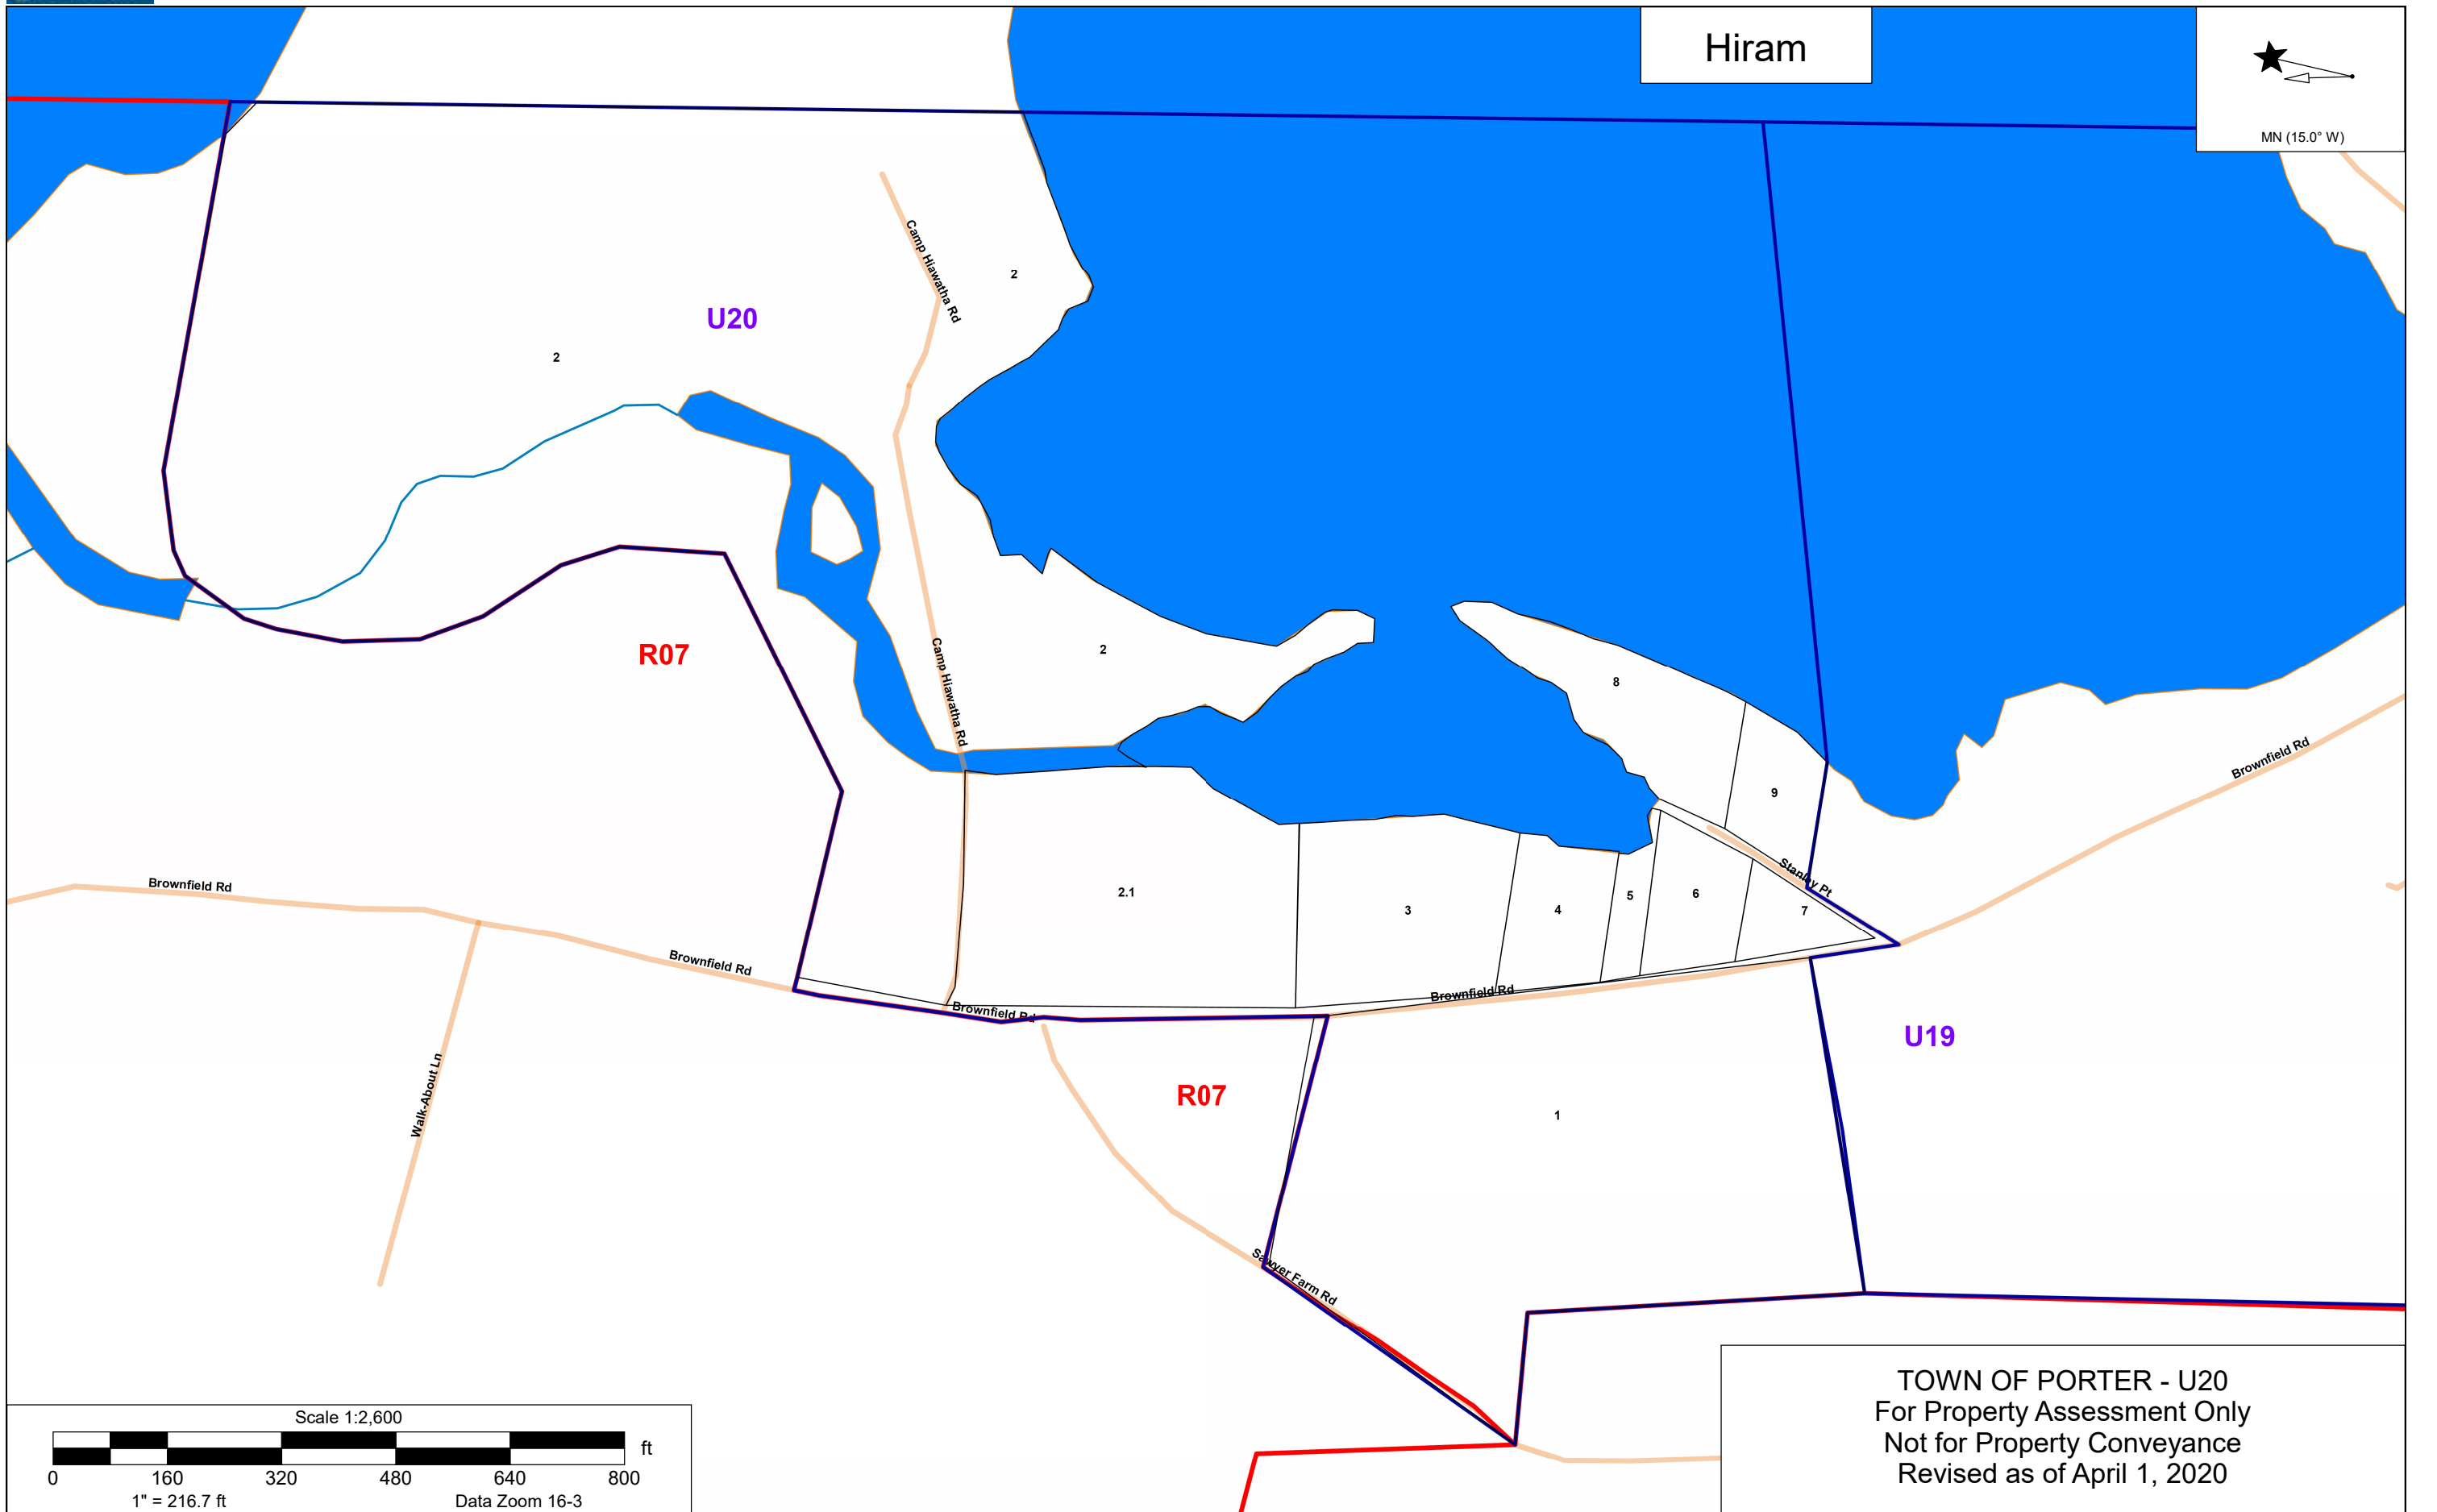

Hiram

TOWN OF PORTER - U20
For Property Assessment Only
Not for Property Conveyance
Revised as of April 1, 2020