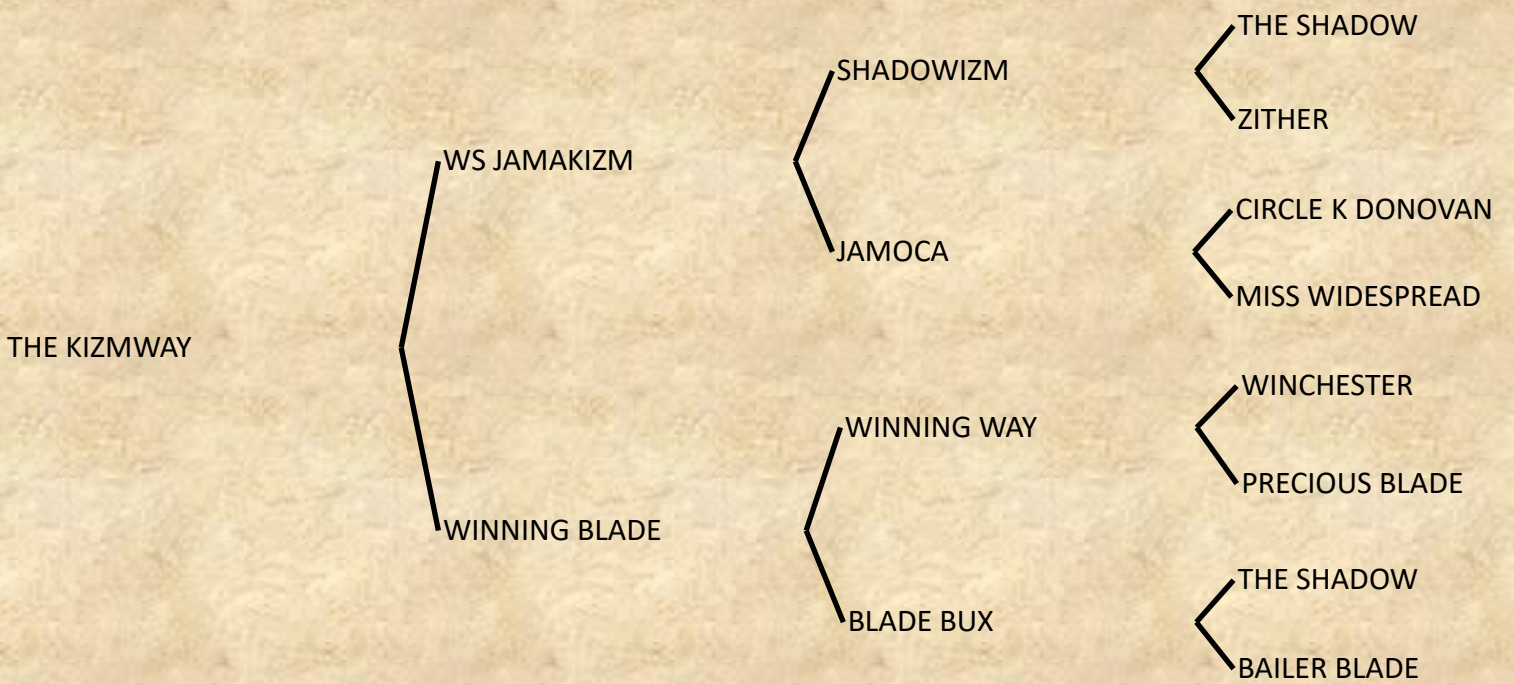

# Progeny

Heifer

HPBT MARK OF SHADOW

DOB 1/14/2012

Heifer

"Libby"

11/8/2012

Bull/Steer