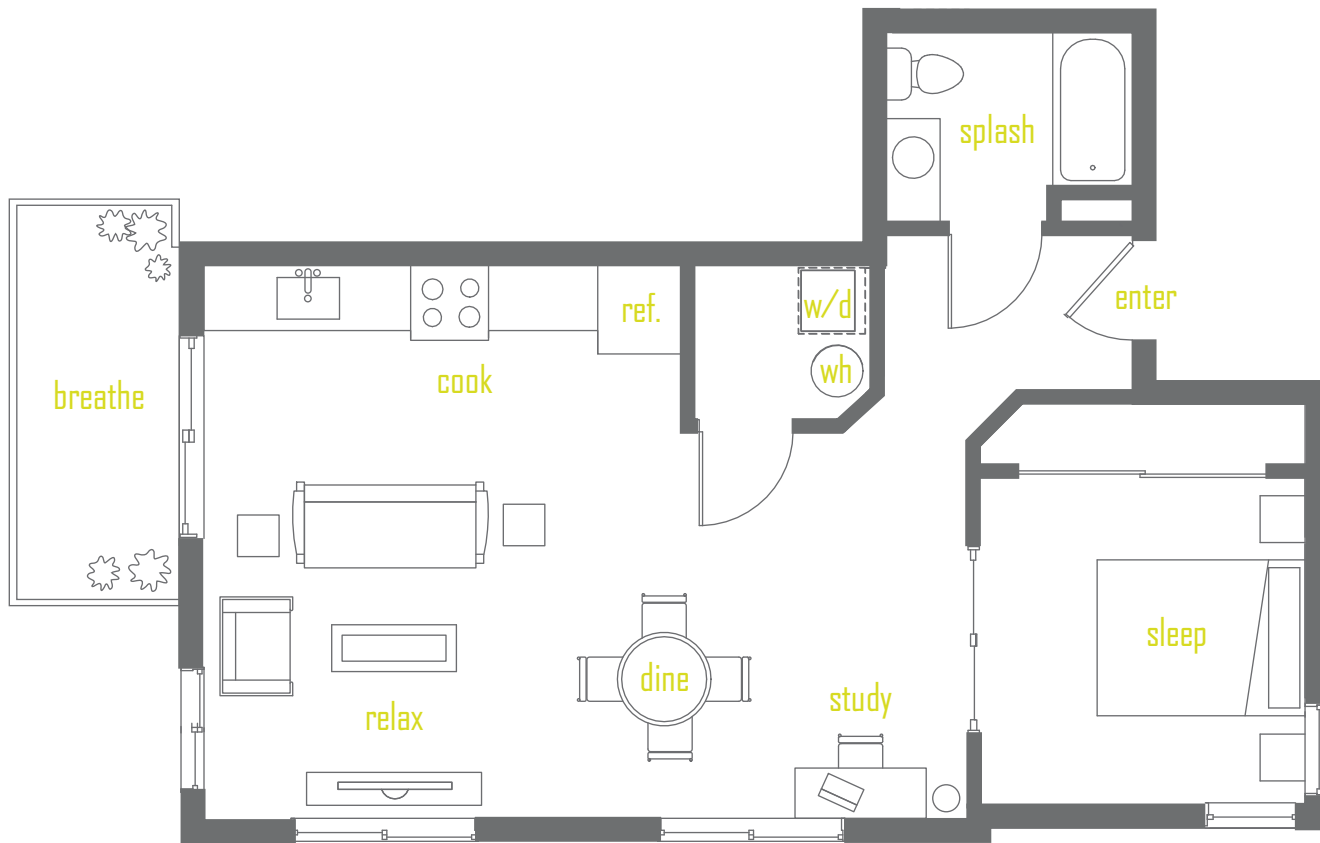

UNIT 510

1 Bed / 1 Bath

723 sq.ft.

Washer/Dryer

HOLGATE¹²
APARTMENTS

Floor 5

Floorplans are artist's renderings; dimensions and square footages are approximate and are subject to change without notice.

HOLGATE12.COM
1814 12th Ave S., Seattle, WA 98144

Floorplans are artist's renderings; dimensions and square footages are approximate and are subject to change without notice.