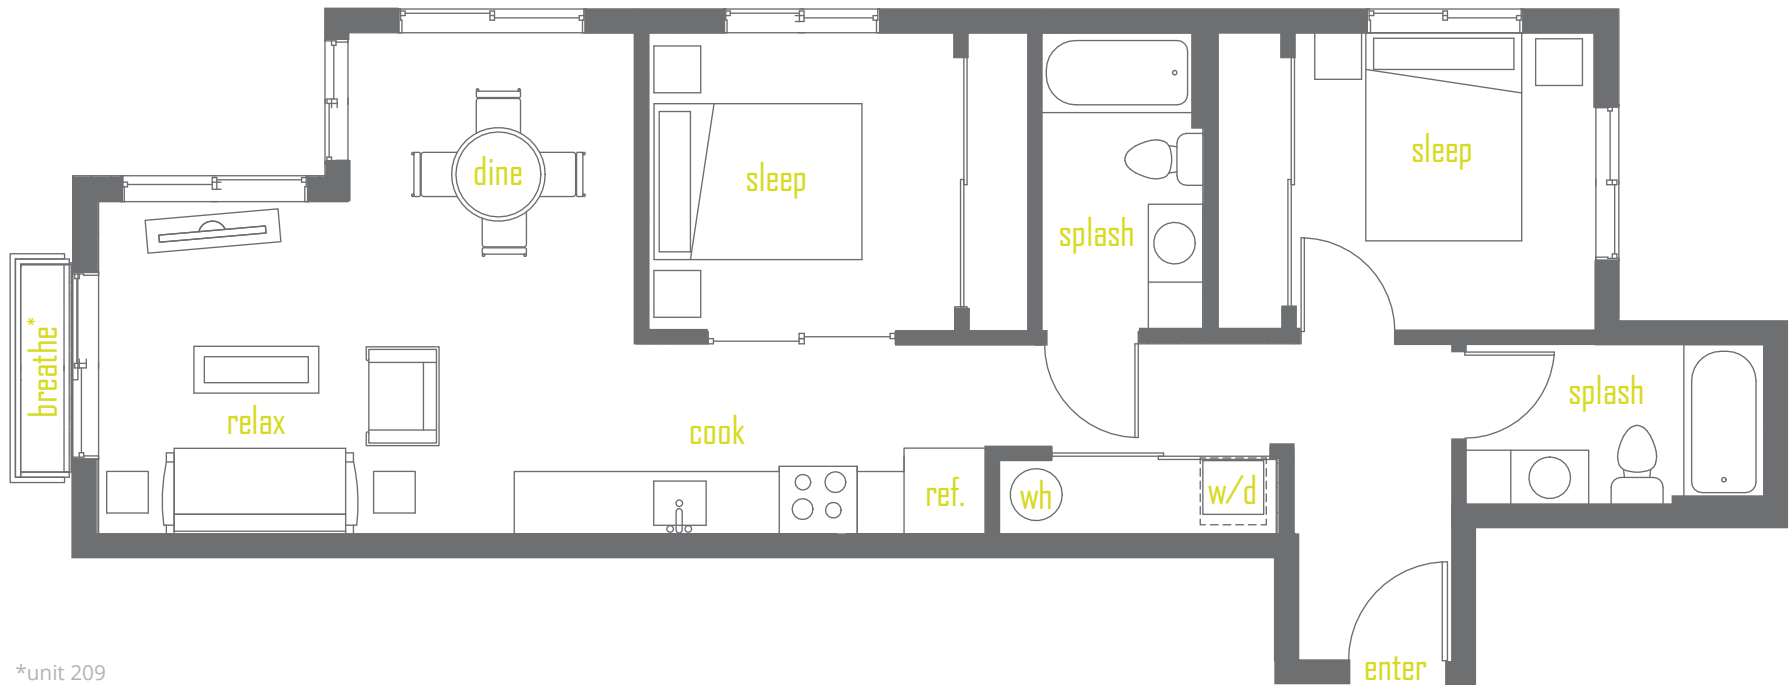

HOLGATE12.COM
1814 12th Ave S., Seattle, WA 98144

UNIT 209, 309, 409

2 Bed / 2 Bath

853 sq.ft.

Washer/Dryer

HOLGATE¹²
APARTMENTS

Floors 2-4

*unit 209

Floorplans are artist's renderings; dimensions and square footages are approximate and are subject to change without notice.

HOLGATE12.COM
1814 12th Ave S., Seattle, WA 98144

UNIT 310, 410

Open 1 Bed / 1 Bath