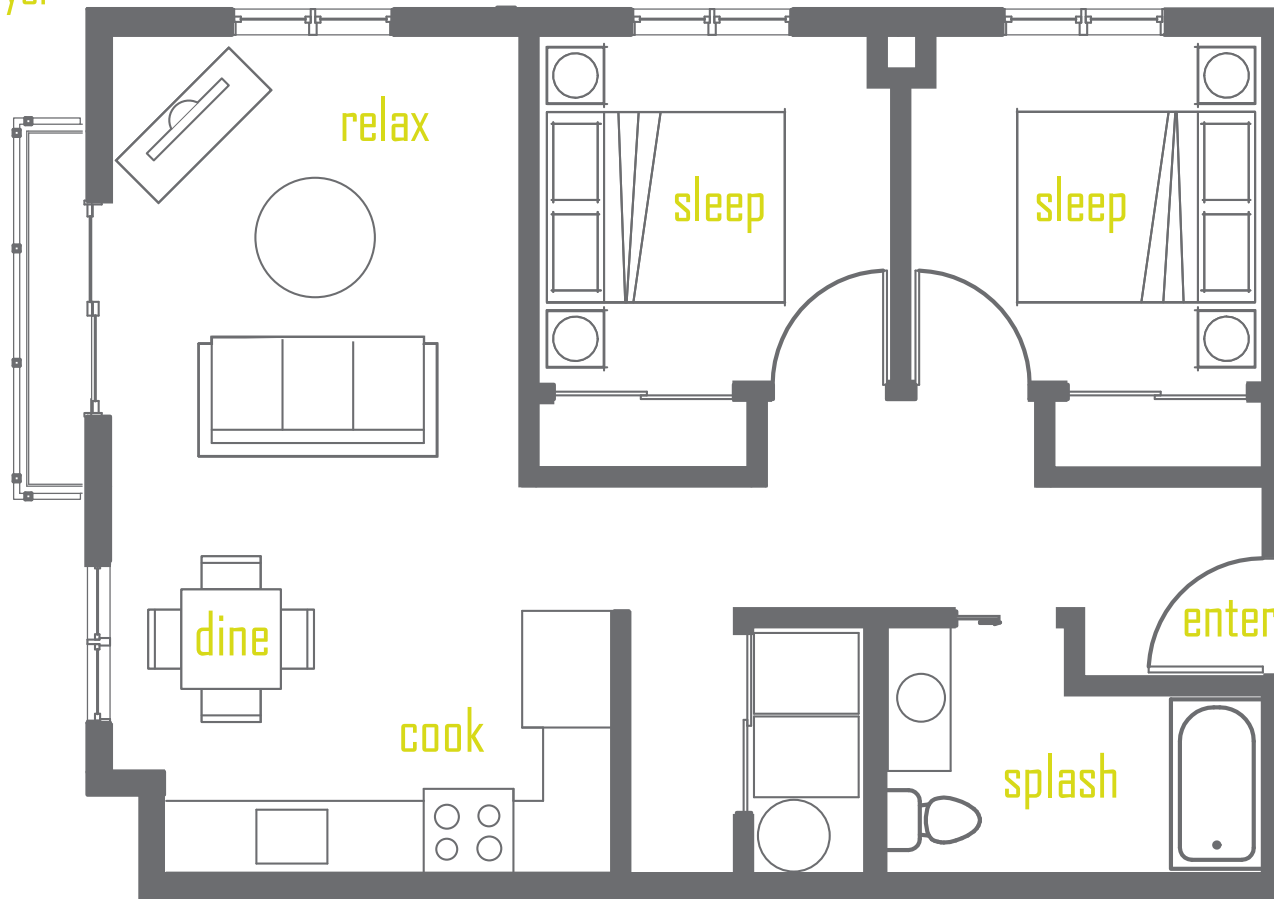

Floor 2

Floorplans are artist's renderings; dimensions and square footages are approximate and are subject to change without notice.

HOLGATE12.COM
1814 12th Ave S., Seattle, WA 98144

UNIT 210

Open 1 Bed / 1 Bath