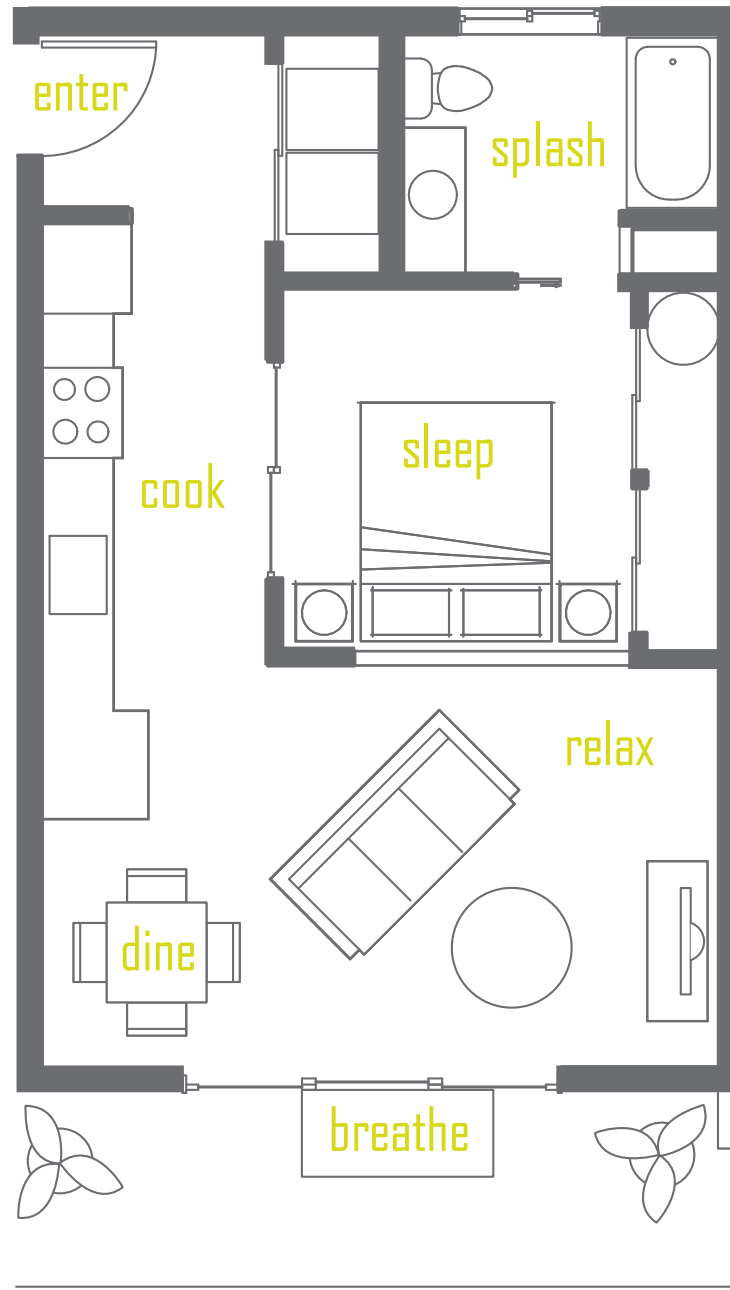

Suite 201

1 Bedroom/1 Bath

609 sq.ft.

Washer/Dryer

HOLGATE¹²
APARTMENTS

Floor 2

Floorplans are artist's renderings; dimensions and square footages are approximate and are subject to change without notice.

HOLGATE12.COM
1814 12th Ave S., Seattle, WA 98144

Suite 202

1 Bedroom/1 Bath

582 sq.ft.

Washer/Dryer

Floor 2

Floorplans are artist's renderings; dimensions and square footages are approximate and are subject to change without notice.

HOLGATE12.COM
1814 12th Ave S., Seattle, WA 98144