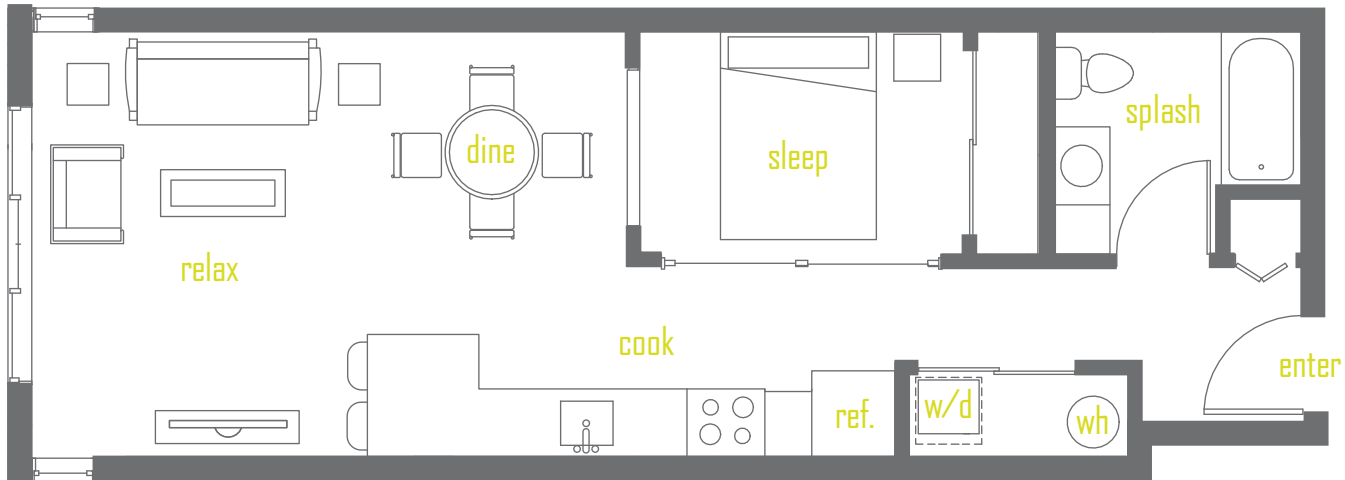

UNIT 310, 410

Open 1 Bed / 1 Bath

595 sq.ft.

Washer/Dryer

HOLGATE¹²
APARTMENTS

Floors 3-4

Floorplans are artist's renderings; dimensions and square footages are approximate and are subject to change without notice.

HOLGATE12.COM
1814 12th Ave S., Seattle, WA 98144