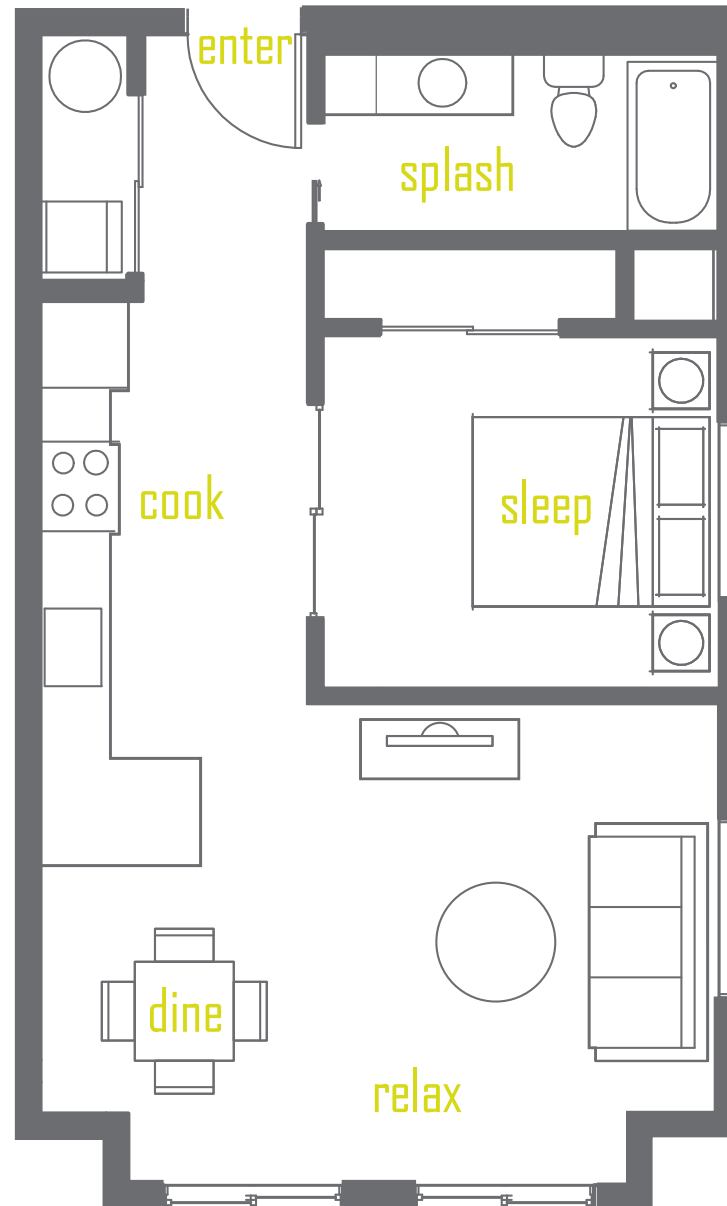

Suite 301, 401 & 501

1 Bedroom/1 Bath

640 sq.ft.

Washer/Dryer

HOLGATE¹²
APARTMENTS

Floors 3-5

Floorplans are artist's renderings; dimensions and square footages are approximate and are subject to change without notice.

HOLGATE12.COM
1814 12th Ave S., Seattle, WA 98144