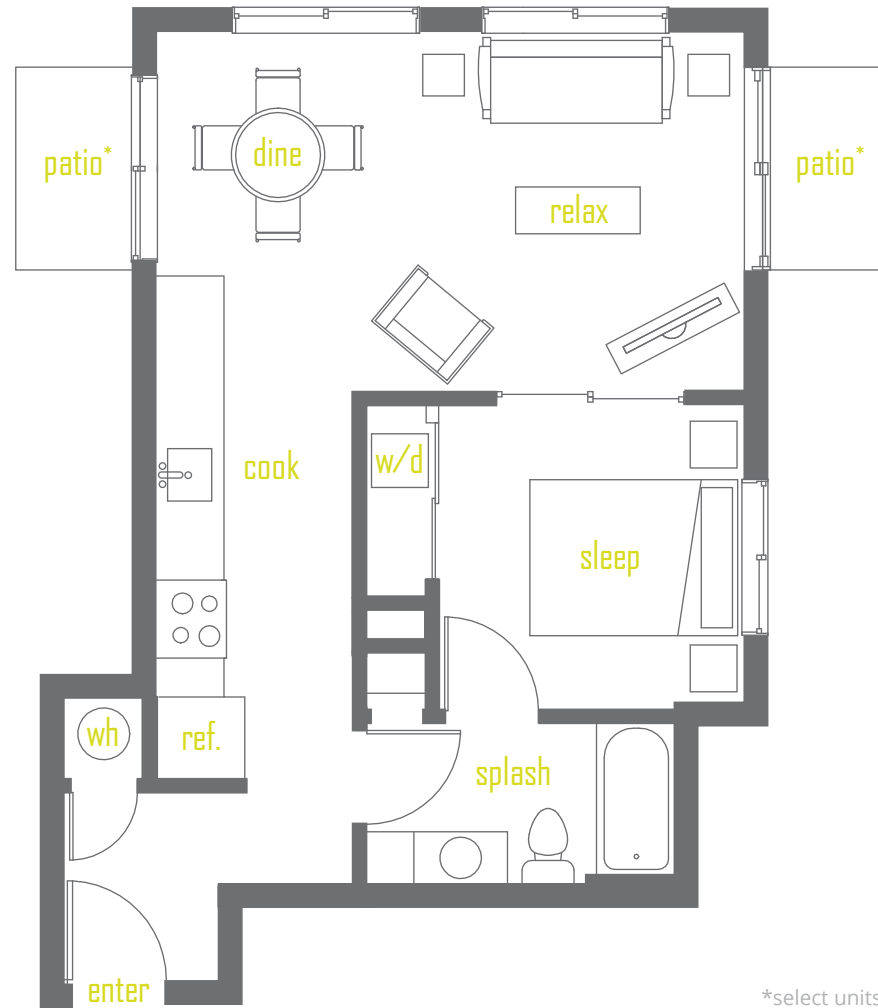

UNIT 207, 307, 407, 507

1 Bed / 1 Bath

587 sq.ft.

Washer/Dryer

HOLGATE¹²
APARTMENTS

Floors 2-5

Floorplans are artist's renderings; dimensions and square footages are approximate and are subject to change without notice.

HOLGATE12.COM
1814 12th Ave S., Seattle, WA 98144