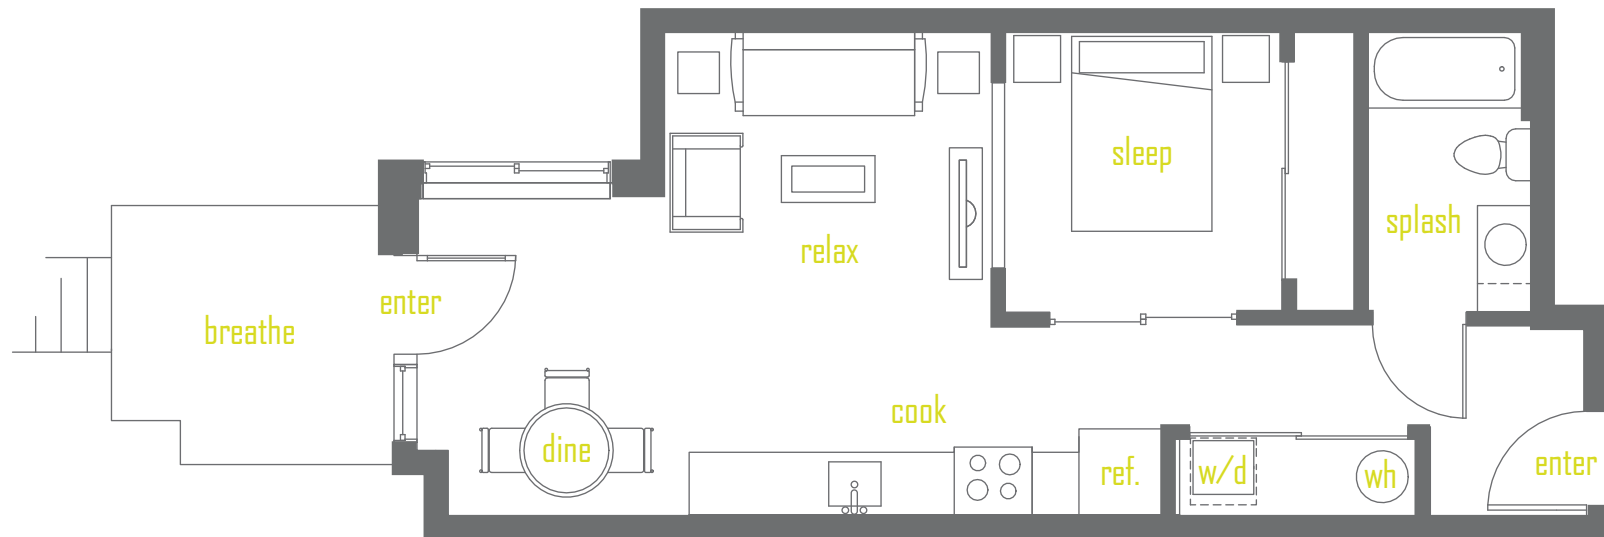

UNIT 105

1 Bed / 1 Bath

613 sq.ft.

Washer/Dryer

HOLGATE¹²
APARTMENTS

Floor 1

Floorplans are artist's renderings; dimensions and square footages are approximate and are subject to change without notice.

HOLGATE12.COM
1814 12th Ave S., Seattle, WA 98144

Suite 201

1 Bedroom/1 Bath

609 sq.ft.

Washer/Dryer

HOLGATE¹²
APARTMENTS

Floor 2

Floorplans are artist's renderings; dimensions and square footages are approximate and are subject to change without notice.

HOLGATE12.COM
1814 12th Ave S., Seattle, WA 98144