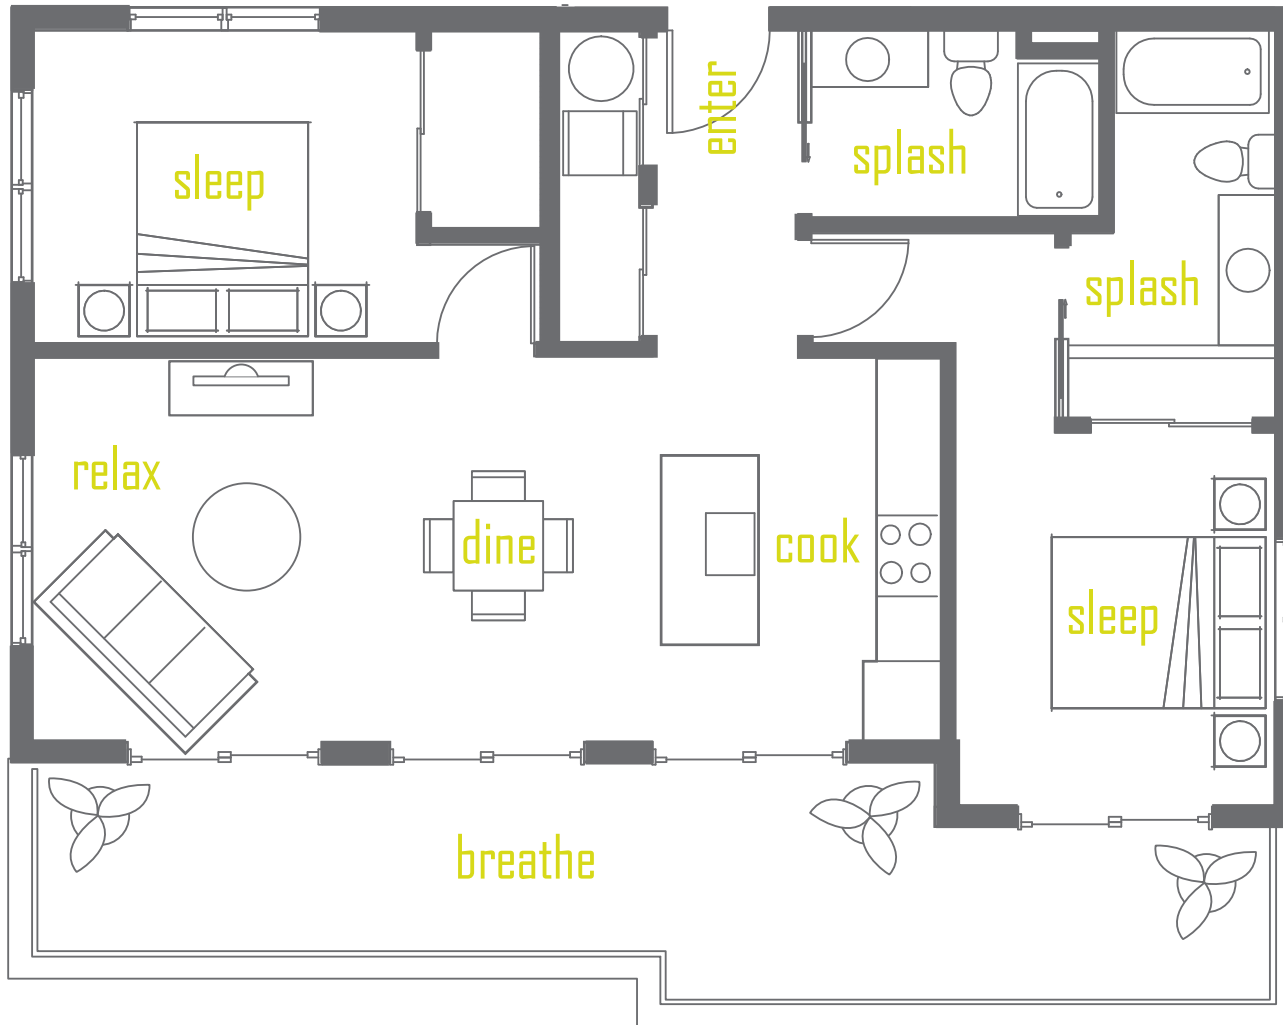

Suite 601

2 Bedroom/2 Bath

928 sq.ft.

Washer/Dryer

Floorplans are artist's renderings; dimensions and square footages are approximate and are subject to change without notice.