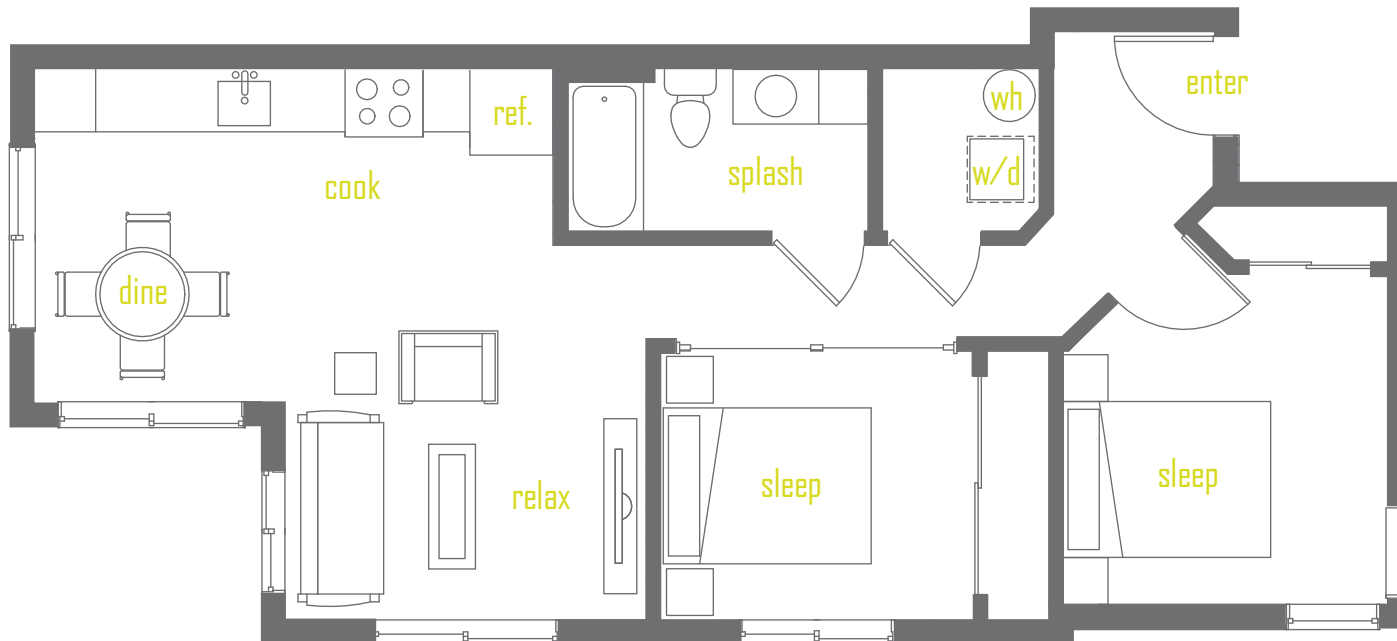

UNIT 311, 411

2 Bed / 1 Bath

756 sq.ft.

Washer/Dryer

HOLGATE¹²
APARTMENTS

Floors 3-4

Floorplans are artist's renderings; dimensions and square footages are approximate and are subject to change without notice.

HOLGATE12.COM
1814 12th Ave S., Seattle, WA 98144