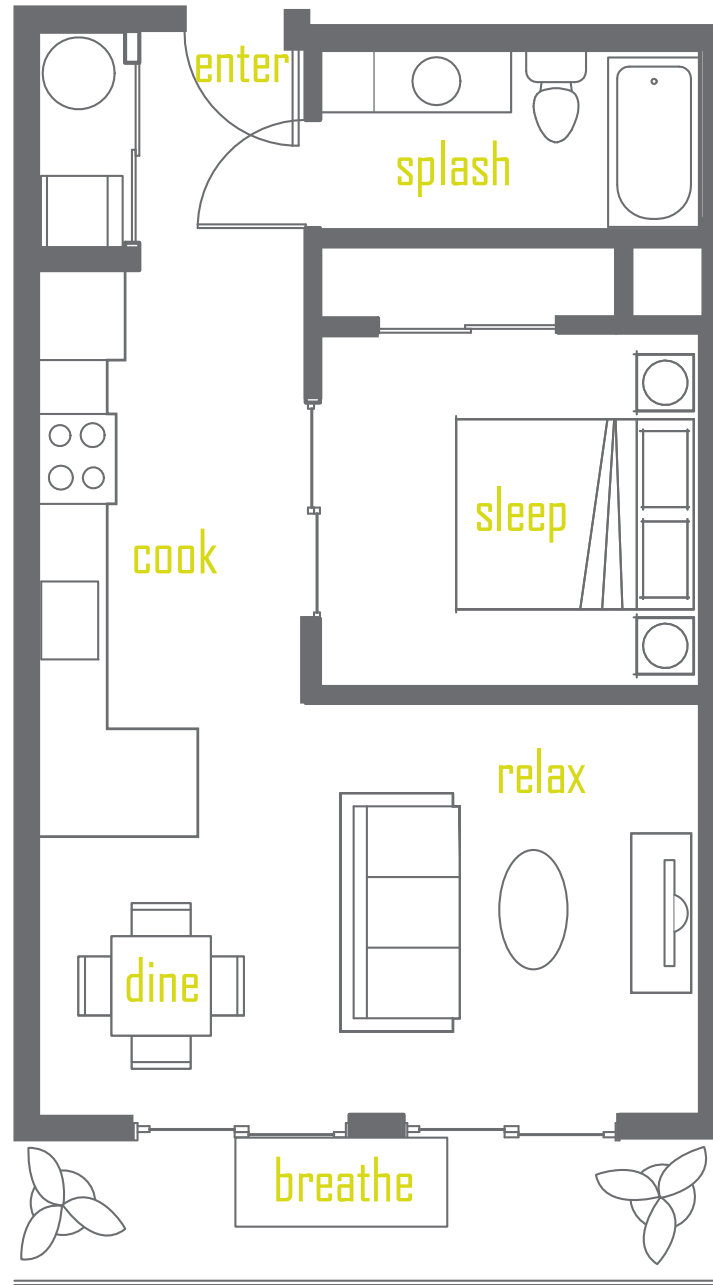

UNIT 105

1 Bed / 1 Bath

613 sq.ft.

Washer/Dryer

HOLGATE¹²
APARTMENTS

Floor 1

Floorplans are artist's renderings; dimensions and square footages are approximate and are subject to change without notice.

HOLGATE12.COM
1814 12th Ave S., Seattle, WA 98144

Suite 201

1 Bedroom/1 Bath

609 sq.ft.

Washer/Dryer

HOLGATE¹²
APARTMENTS

Floor 2

Floorplans are artist's renderings; dimensions and square footages are approximate and are subject to change without notice.

HOLGATE12.COM
1814 12th Ave S., Seattle, WA 98144

Suite 202

1 Bedroom/1 Bath

582 sq.ft.

Washer/Dryer

Floor 2

Floorplans are artist's renderings; dimensions and square footages are approximate and are subject to change without notice.

HOLGATE12.COM
1814 12th Ave S., Seattle, WA 98144