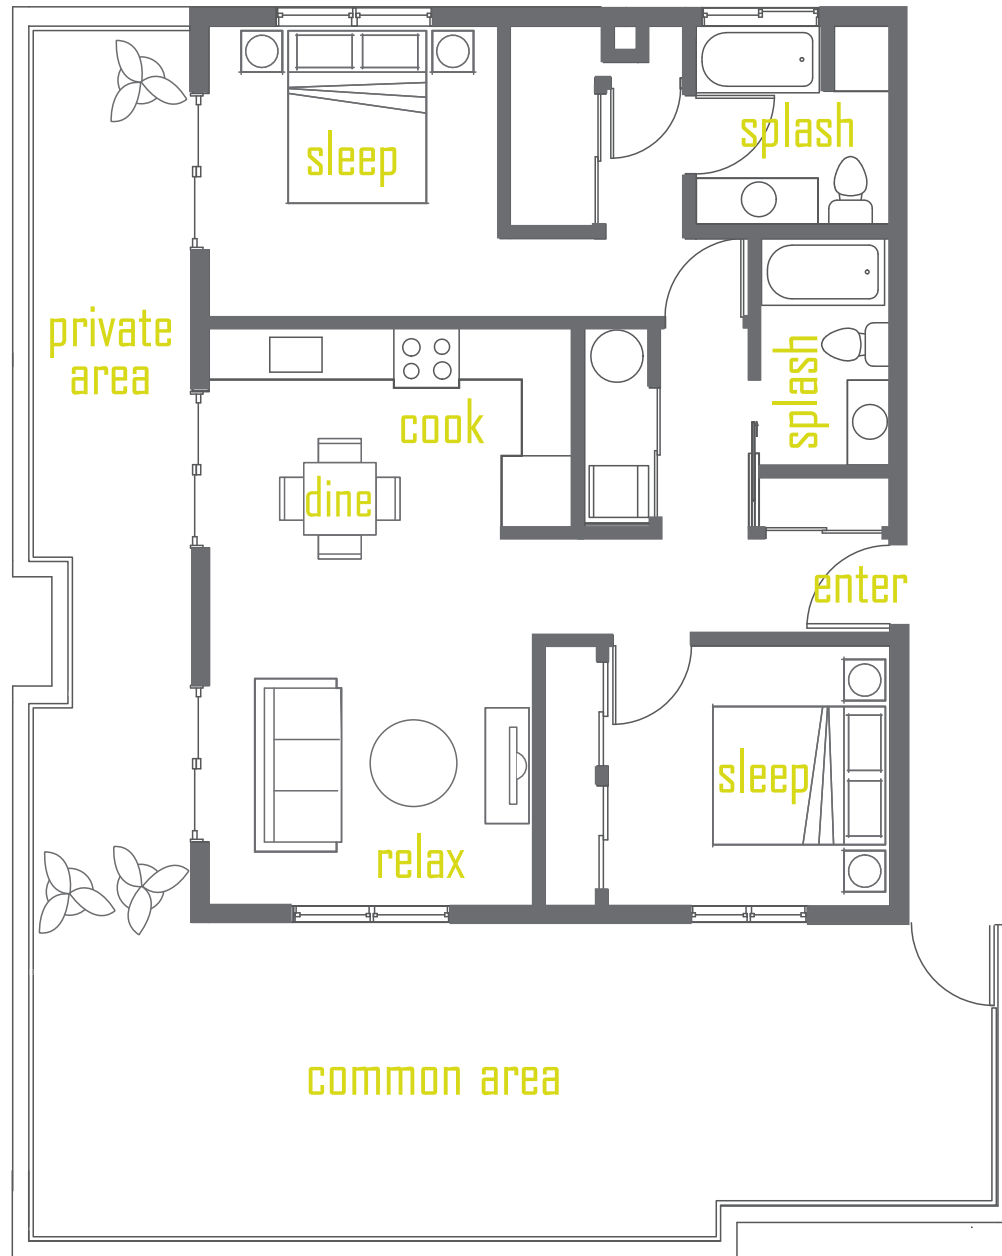

HOLGATE12.COM
1814 12th Ave S., Seattle, WA 98144

Suite 504

2 Bedroom/2 Bath

938 sq.ft.

Washer/Dryer

Floor 5

Floorplans are artist's renderings; dimensions and square footages are approximate and are subject to change without notice.