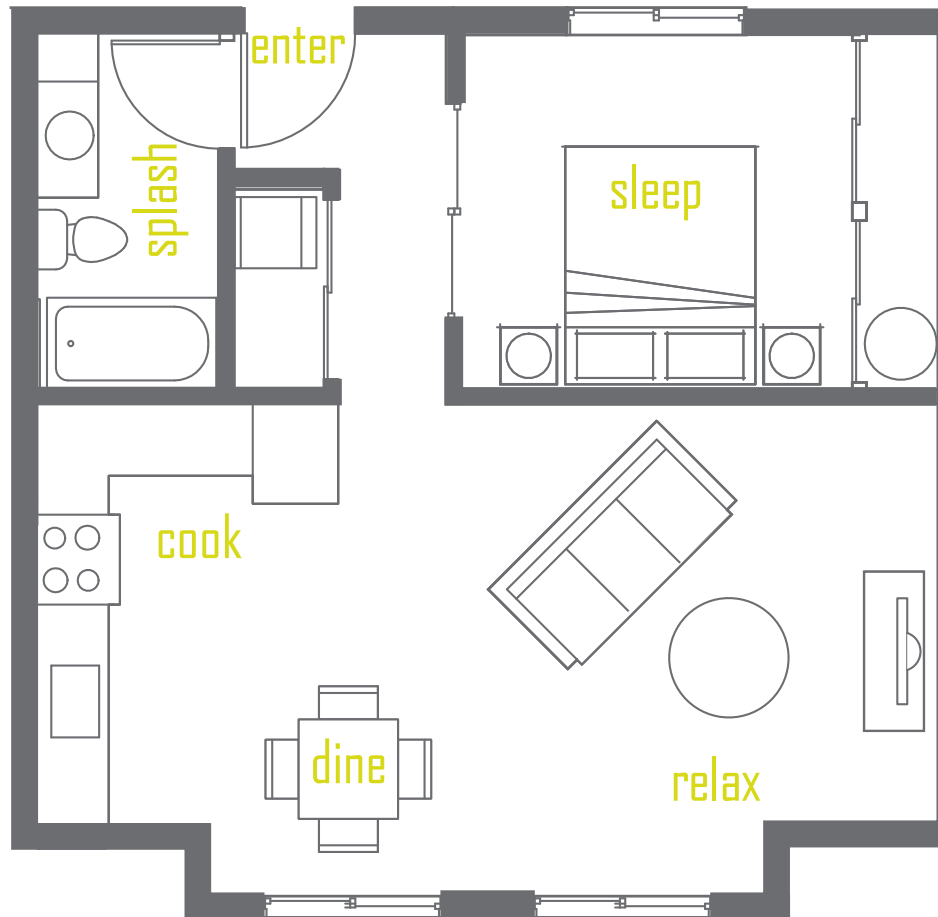

Suites 303, 403 & 503

1 Bedroom/1 Bath

627 sq.ft.

Washer/Dryer

Floors 3-5

Floorplans are artist's renderings; dimensions and square footages are approximate and are subject to change without notice.

HOLGATE12.COM
1814 12th Ave S., Seattle, WA 98144