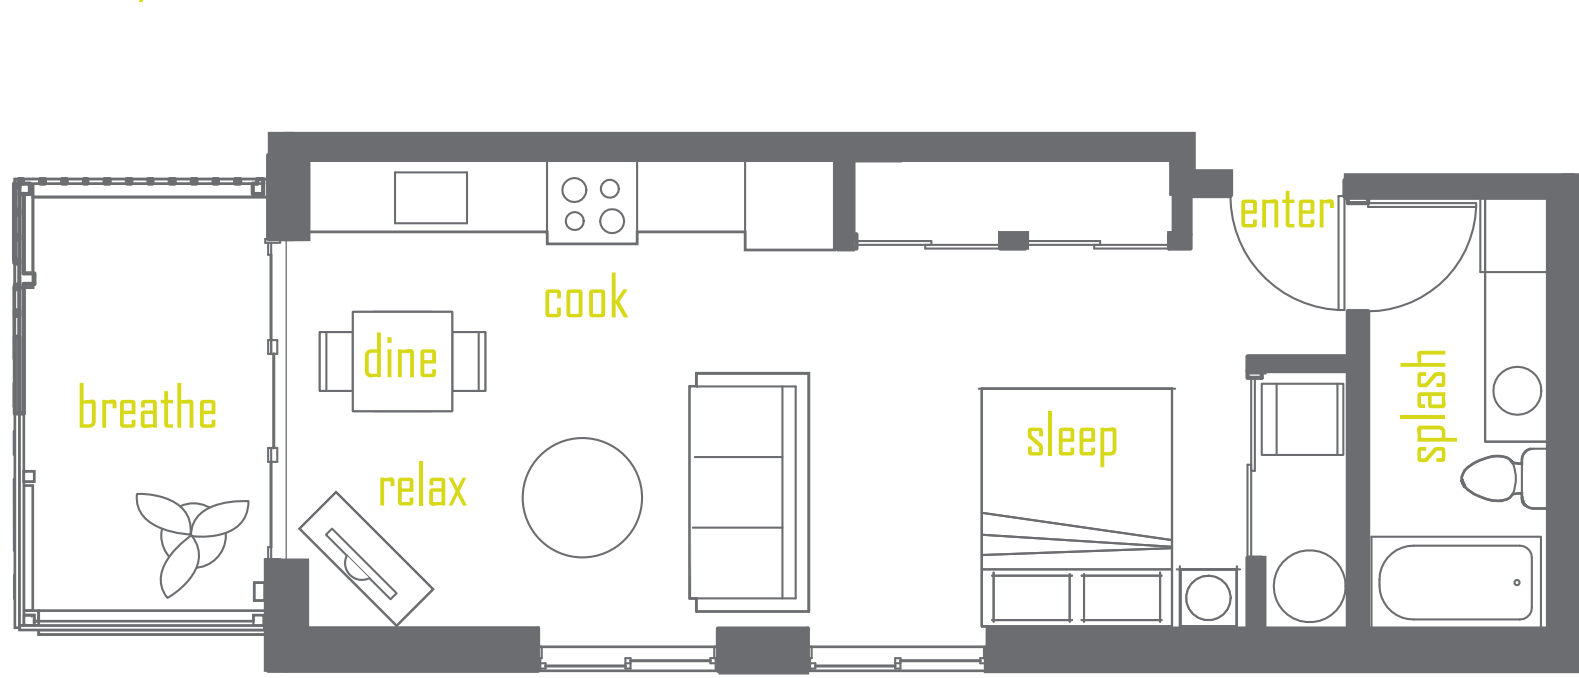

Suite 101
Studio/1 Bath
524 sq.ft.
Washer/Dryer

Daylight
Basement

Floorplans are artist's renderings; dimensions and square footages are approximate and are subject to change without notice.

HOLGATE12.COM
1814 12th Ave S., Seattle, WA 98144