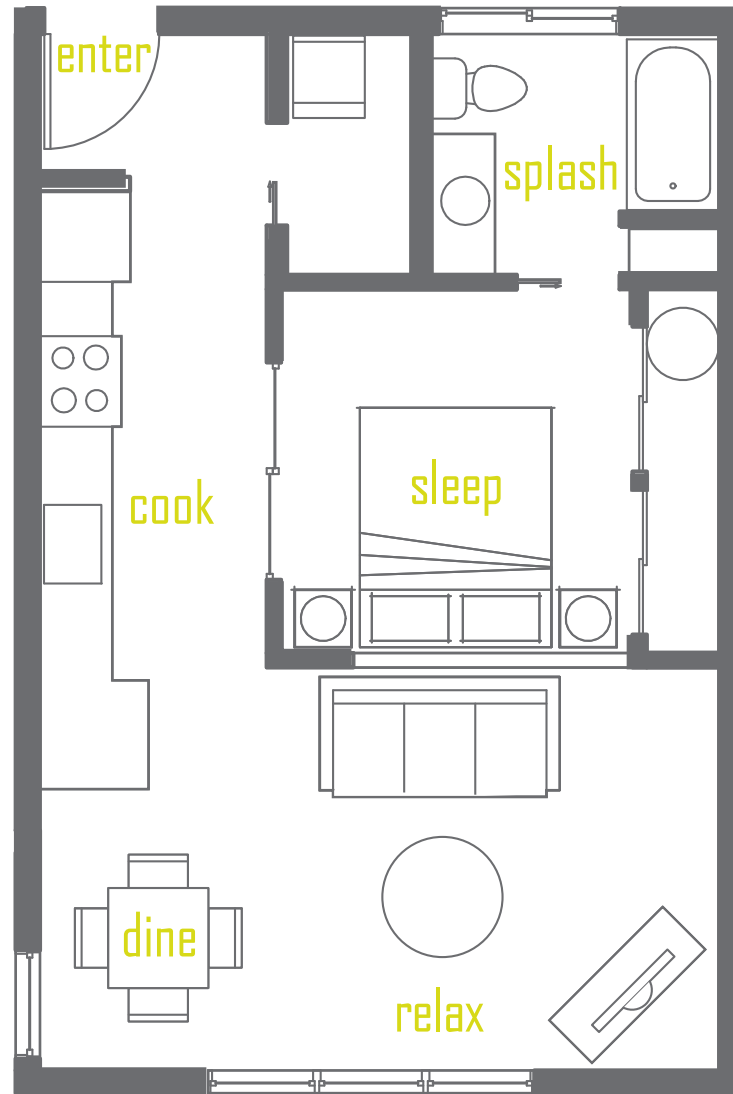

HOLGATE12.COM
1814 12th Ave S., Seattle, WA 98144

Suite 302, 402 & 502

1 Bedroom/1 Bath

577 sq.ft.

Washer/Dryer

Floors 3-5

Floorplans are artist's renderings; dimensions and square footages are approximate and are subject to change without notice.