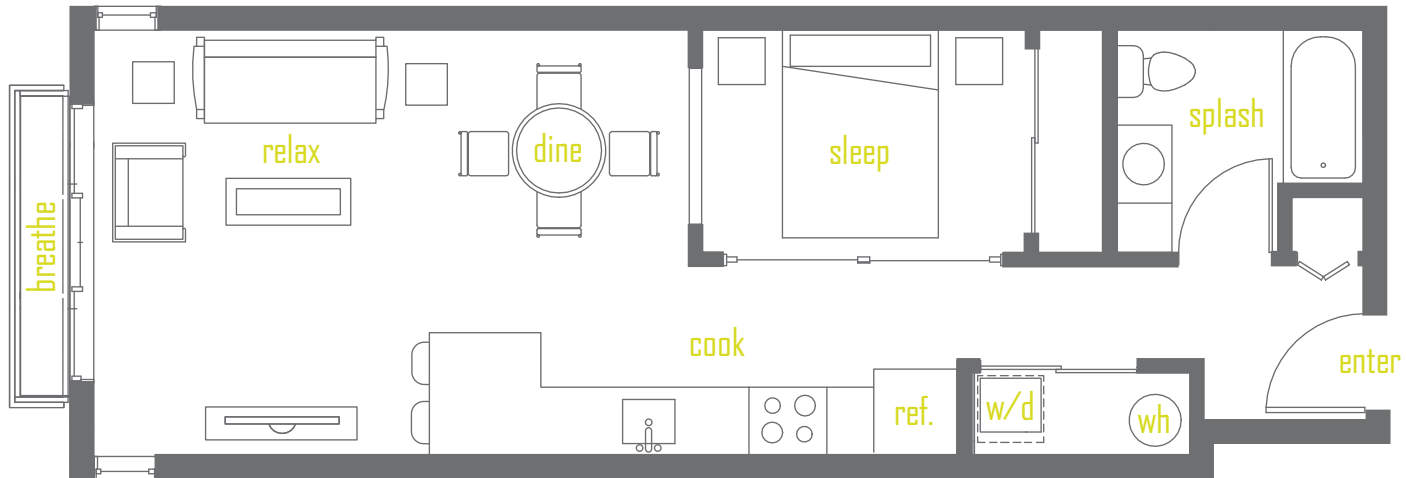

Floor 2

Floorplans are artist's renderings; dimensions and square footages are approximate and are subject to change without notice.

HOLGATE12.COM
1814 12th Ave S., Seattle, WA 98144

UNIT 210

Open 1 Bed / 1 Bath

549 sq.ft.

Washer/Dryer

HOLGATE¹²
APARTMENTS

Floor 2

Floorplans are artist's renderings; dimensions and square footages are approximate and are subject to change without notice.

HOLGATE12.COM
1814 12th Ave S., Seattle, WA 98144