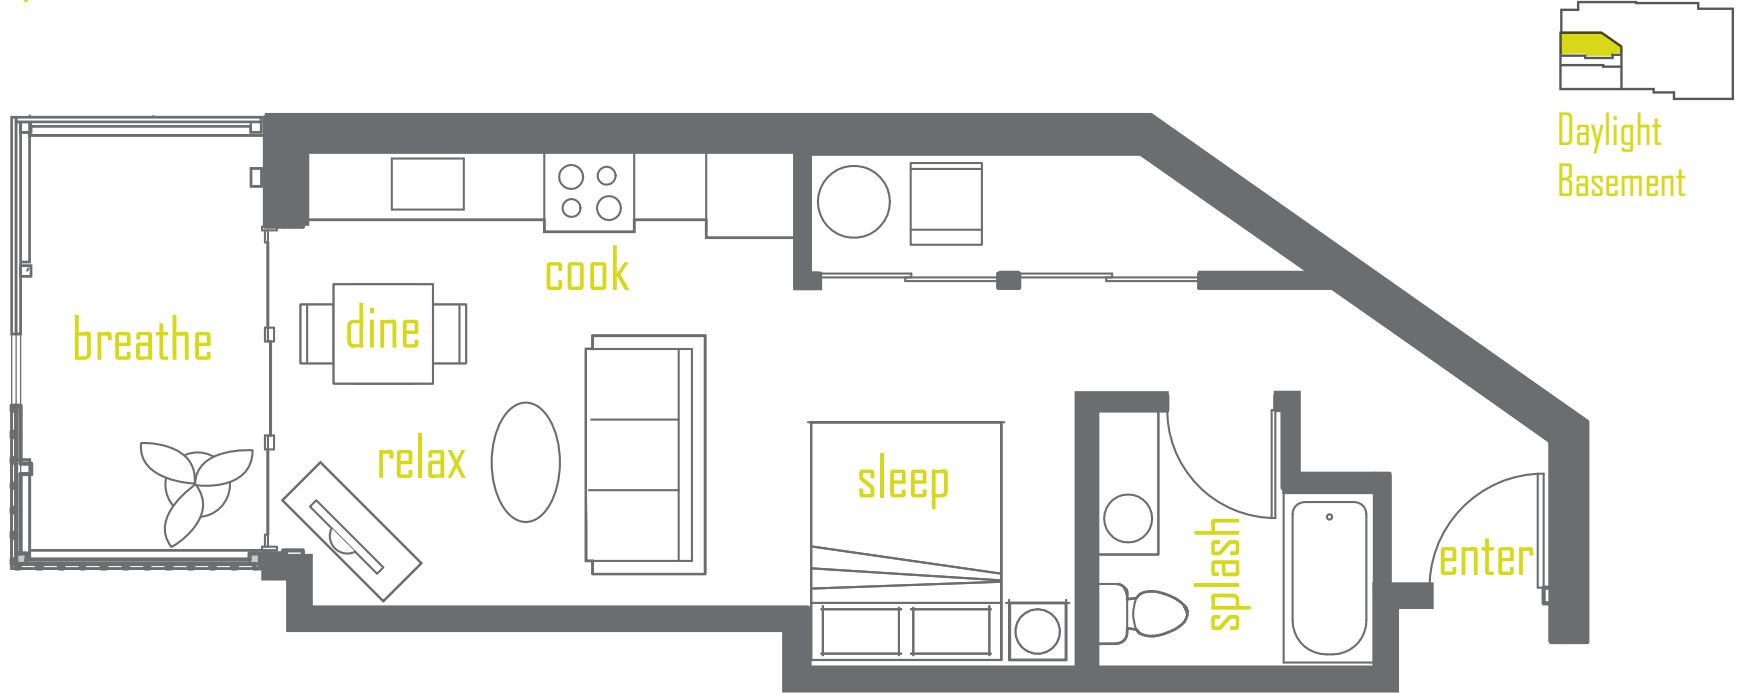

Suite 102

Studio/1 Bath

488 sq.ft.

Washer/Dryer

Floorplans are artist's renderings; dimensions and square footages are approximate and are subject to change without notice.