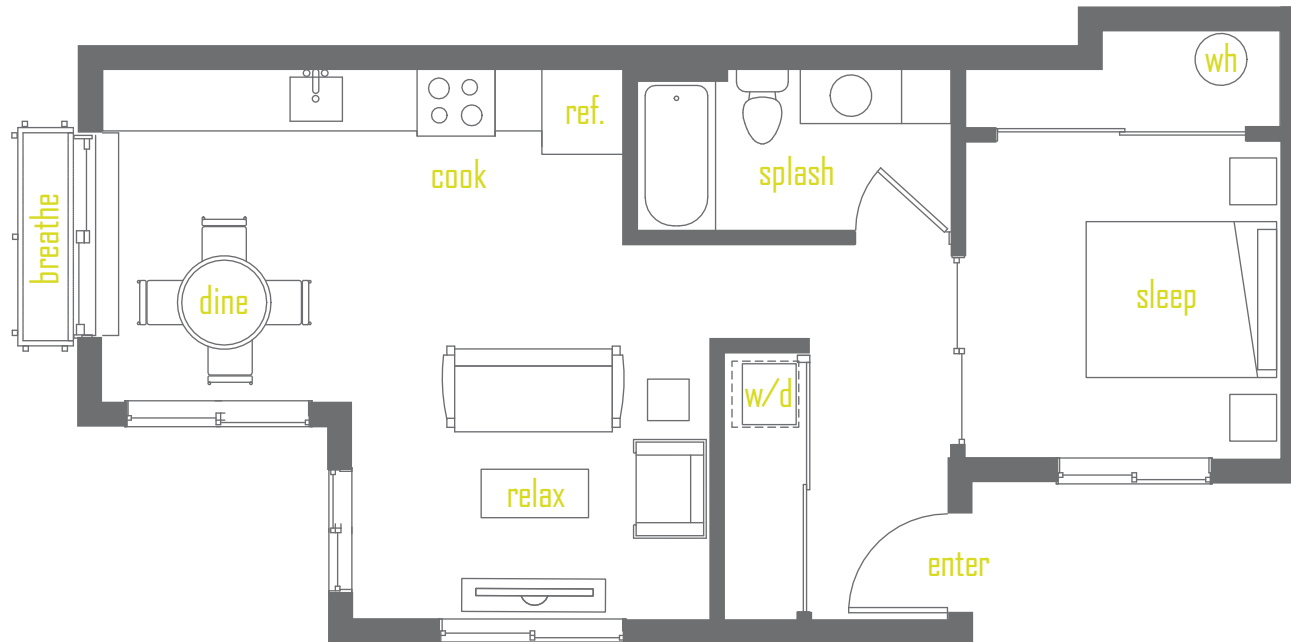

UNIT 211

1 Bed / 1 Bath

625 sq.ft.

Washer/Dryer

HOLGATE¹²
APARTMENTS

Floor 2

Floorplans are artist's renderings; dimensions and square footages are approximate and are subject to change without notice.

HOLGATE12.COM
1814 12th Ave S., Seattle, WA 98144