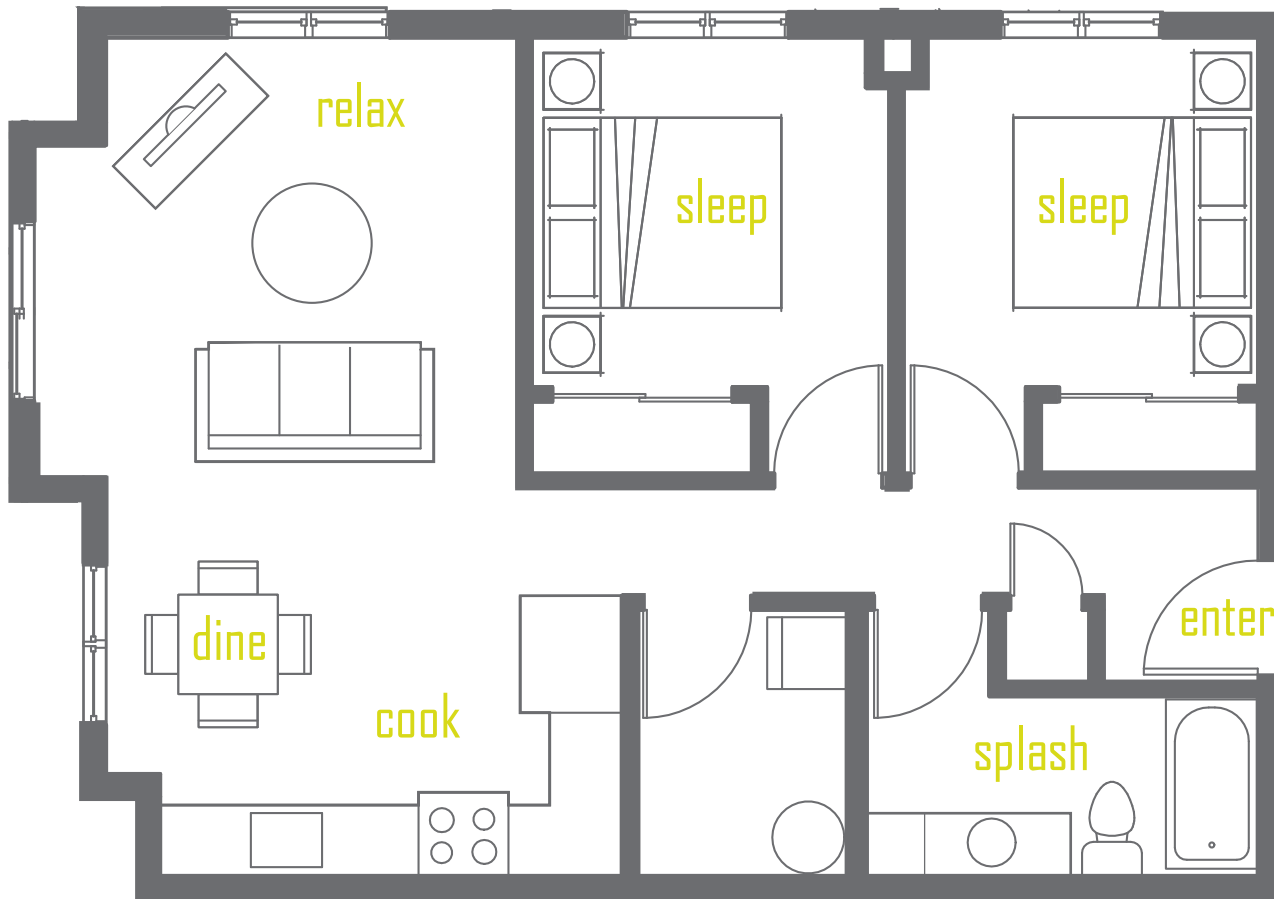

Suites 305 & 405

2 Bedroom/2 Bath

813 sq.ft.

Washer/Dryer

Floors 3-4

Floorplans are artist's renderings; dimensions and square footages are approximate and are subject to change without notice.