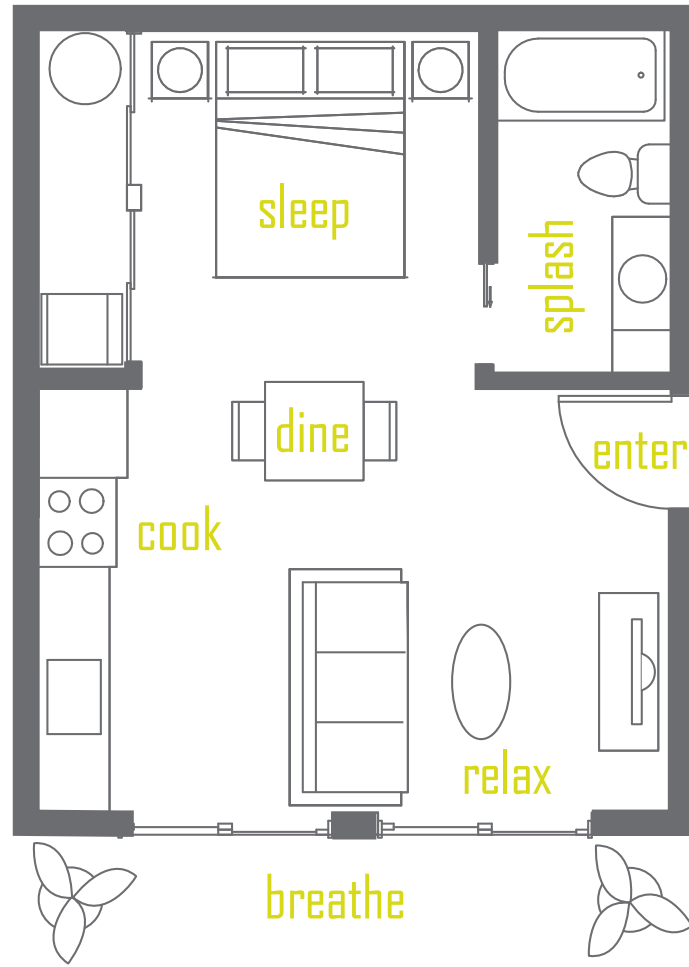

Suite 203
Studio/1 Bath
432 sq.ft.
Washer/Dryer

Floorplans are artist's renderings; dimensions and square footages are approximate and are subject to change without notice.