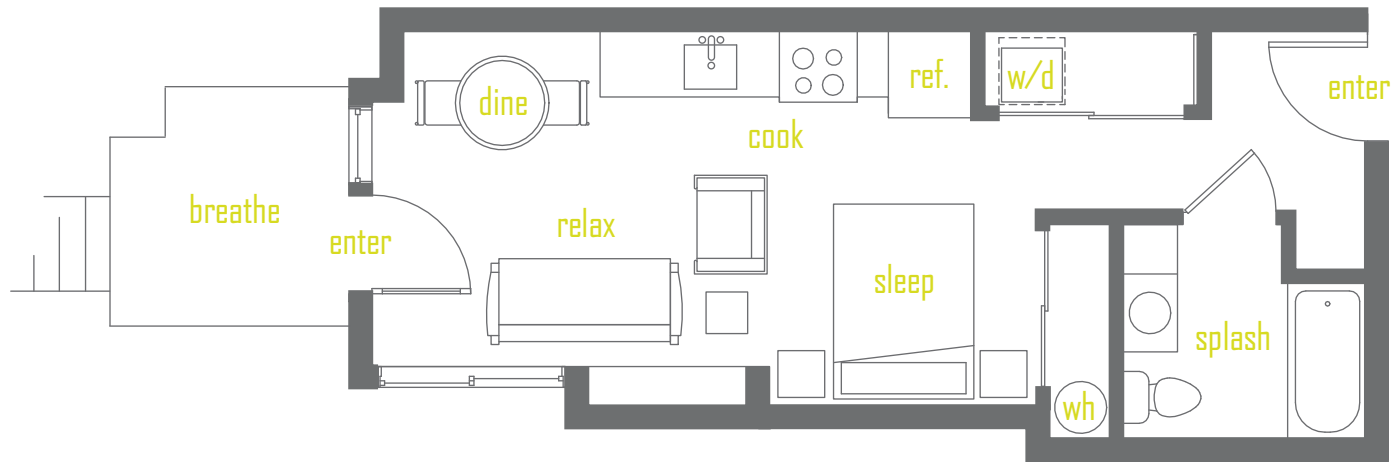

Suite 101
Studio/1 Bath
524 sq.ft.
Washer/Dryer

Daylight
Basement

Floorplans are artist's renderings; dimensions and square footages are approximate and are subject to change without notice.

HOLGATE12.COM
1814 12th Ave S., Seattle, WA 98144

Suite 102

Studio/1 Bath

488 sq.ft.

Washer/Dryer

Floorplans are artist's renderings; dimensions and square footages are approximate and are subject to change without notice.

UNIT 103

Studio / 1 Bath

433 sq.ft.

Washer/Dryer

Floor 1

Floorplans are artist's renderings; dimensions and square footages are approximate and are subject to change without notice.

HOLGATE12.COM
1814 12th Ave S., Seattle, WA 98144

UNIT 104