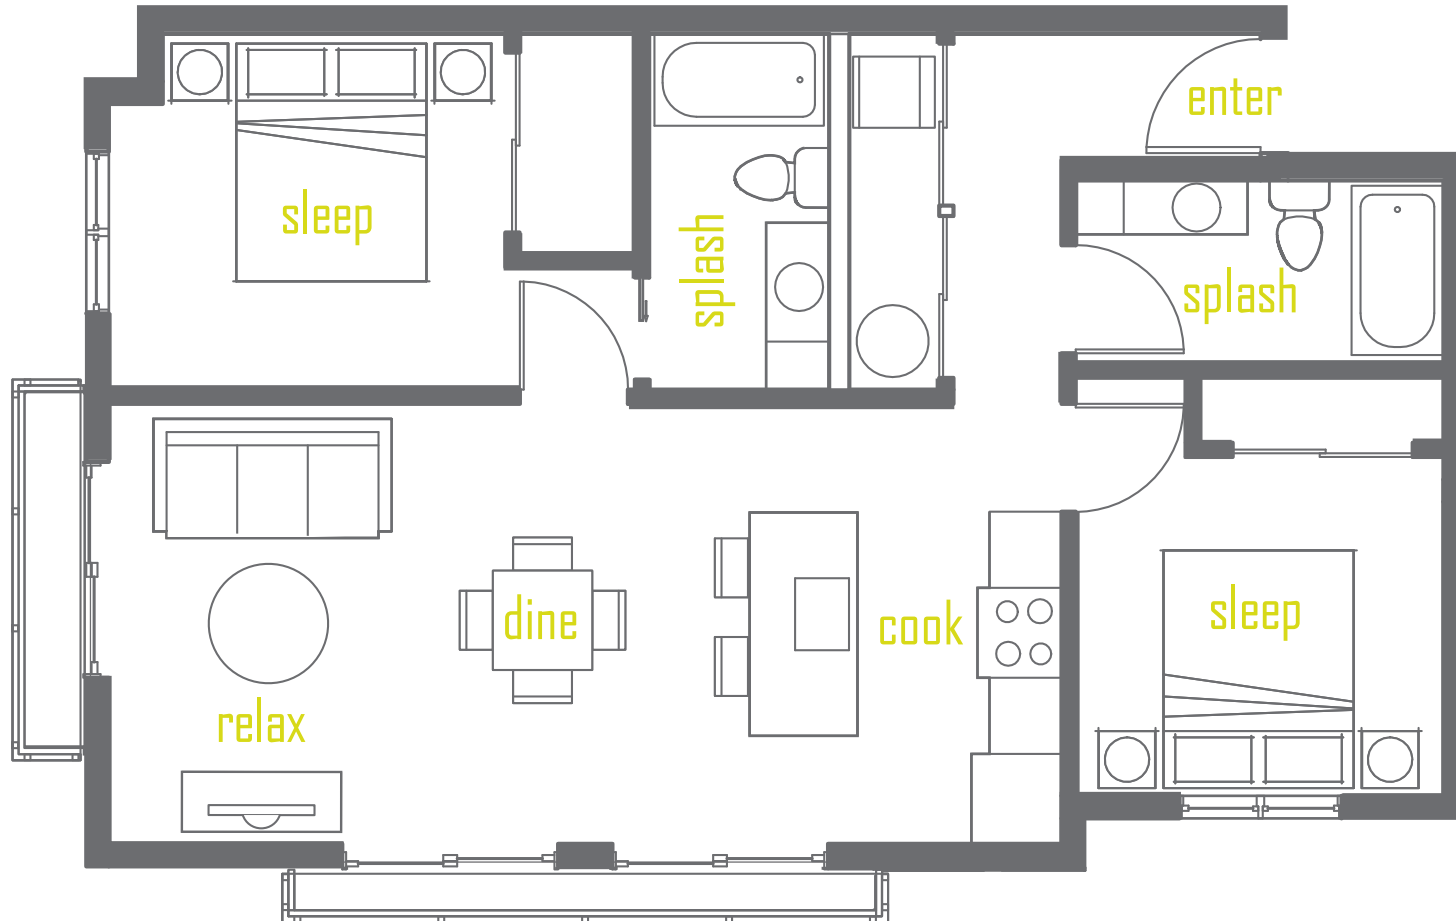

Suite 204

2 Bedroom/2 Bath

851 sq.ft.

Washer/Dryer

Floorplans are artist's renderings; dimensions and square footages are approximate and are subject to change without notice.