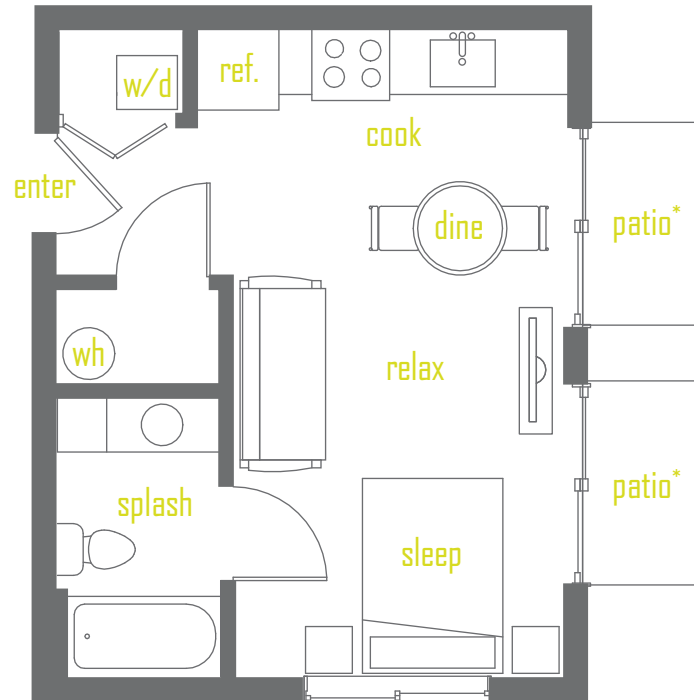

Studio / 1 Bath

378 sq.ft.

Washer/Dryer

Floors 3-5

*select units

Floorplans are artist's renderings; dimensions and square footages are approximate and are subject to change without notice.

HOLGATE12.COM
1814 12th Ave S., Seattle, WA 98144