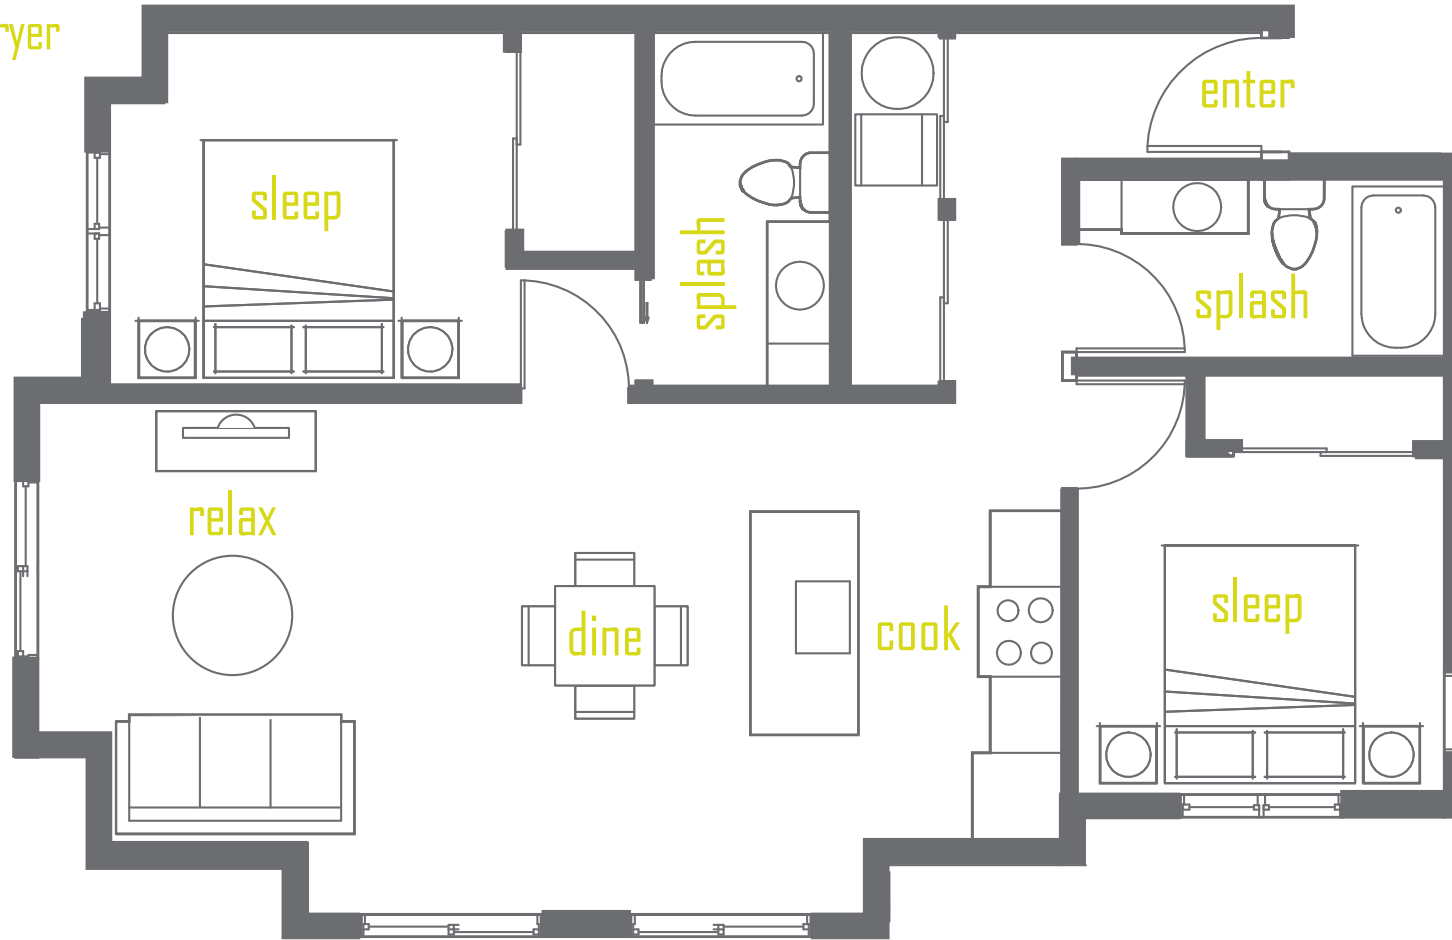

Suites 304 & 404

2 Bedroom/2 Bath

906 sq.ft.

Washer/Dryer

Floors 3-4

Floorplans are artist's renderings; dimensions and square footages are approximate and are subject to change without notice.