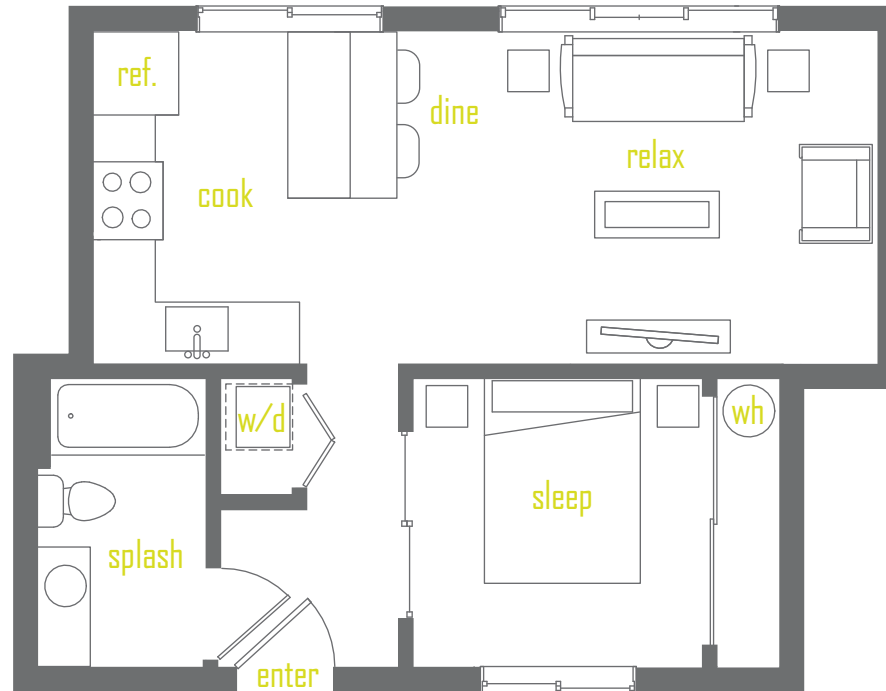

HOLGATE12.COM
1814 12th Ave S., Seattle, WA 98144

UNIT 308, 408, 508

1 Bed / 1 Bath

551 sq.ft.

Washer/Dryer

HOLGATE¹²
APARTMENTS

Floors 3-5

Floorplans are artist's renderings; dimensions and square footages are approximate and are subject to change without notice.