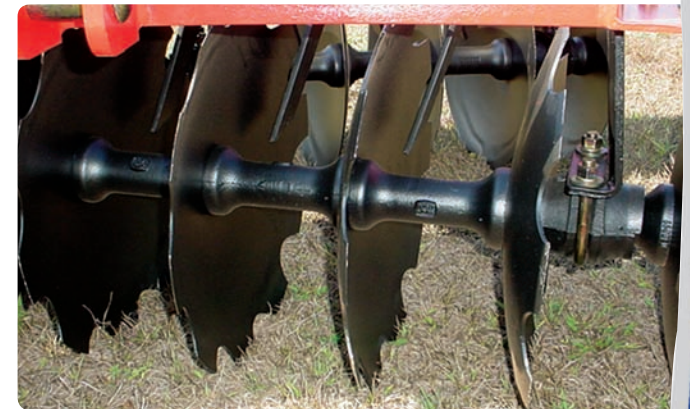

Planters

Implements

Disc Blades

Tillage
Tools

1000T GH

Mounted Tandem Disk Harrow

**Easy operation and
low maintenance.**

The model **1000T GH** mounted type tandem disk harrow is designed for supplementary soil preparation jobs, such as breaking clods, leveling and the incorporation of lime, fertilizer, herbicides, fungicides and other agricultural chemicals into the soil. Also it is very effective for control of weeds and weed seedlings.

Standard Features:

- Equipped with Category II brackets for universal three point lift arrangement.
- Rugged 1" (25.4mm) square steel disk gang axles.
- Split collar, anti-friction, regreasable or oil bath bearings.
- Disk blades are heat treated boron steel, notched on front gangs and plain on rear gang.
- Adjustable, heavy duty disk scrapers.

Notched and plain disc blades, produced with rigorous standards, they offer superior resistance to the wearing and impacts.

**FRICION BEARING
AND CAST IRON
SPACER SPOOLS.**

Specifications:

Model	Number of Disc Blades	Working Width ft. in. (mm)	Disc Blades		Weight per Disc lbs (Kg)	Approx. Net Weight* lbs (Kg)		Tractor Draw Bar Horse Power
			Dimensions	Spacing				
1000T GH	16	4' 11" (1,500)			43 (19)	686 (312)	44 - 50	
	20	6' 2" (1,870)	18"x3.0mm,		45 (20)	902 (410)	50 - 55	
	24	7' 5" (2,250)	20"x3.5mm	7.11/16"	43 (19)	1,047 (476)	60 - 70	
	28	8' 7" (2,620)	or	(195mm)	41 (18)	1,162 (528)	75 - 80	
	32	9' 10" (3,000)	22"x4.5mm		44 (20)	1,426 (648)	85 - 90	
	36	10' 11" (3,338)			49 (22)	1,764 (802)	95 - 100	

* Approx. net weight with 20" x 3.50mm disc blades. - Approx. depth of cut: 2.3/8" - 4.3/4" (60 - 120mm).
> Axle size: square 1"

Planters
 Implements
 Disc Blades
 Tillage Tools

MARCHESAN - TATU PRODUCTS
 Av. Marchesan, 1979 - P.O. Box 131 - ZIP 15994-900 - Matão-SP-Brazil
 Fone: (55) 16 3382-8282 - Fax: (55) 16 3382-1003 / 3382-1009
www.marchesan.com.br e.mail: tatu@marchesan.com.br