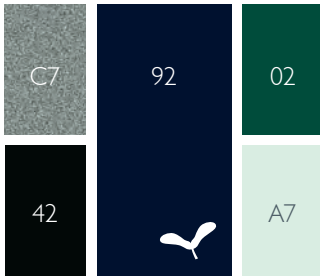

COLOUR COMBINATIONS

OUR ADVICE

Nutmeg

Black Cherry

Red Ochre

Chili

Poppy

Capucine

Honey

Willow Green

Cactus

Rosemary

Cedar Green

Acapulco Blue

Deep Blue

Liquorice

Anthracite

Storm Grey

Lapilli Grey

Clay Grey

Ice Mint

Frosted Lemon

Opaline Green

Cotton White