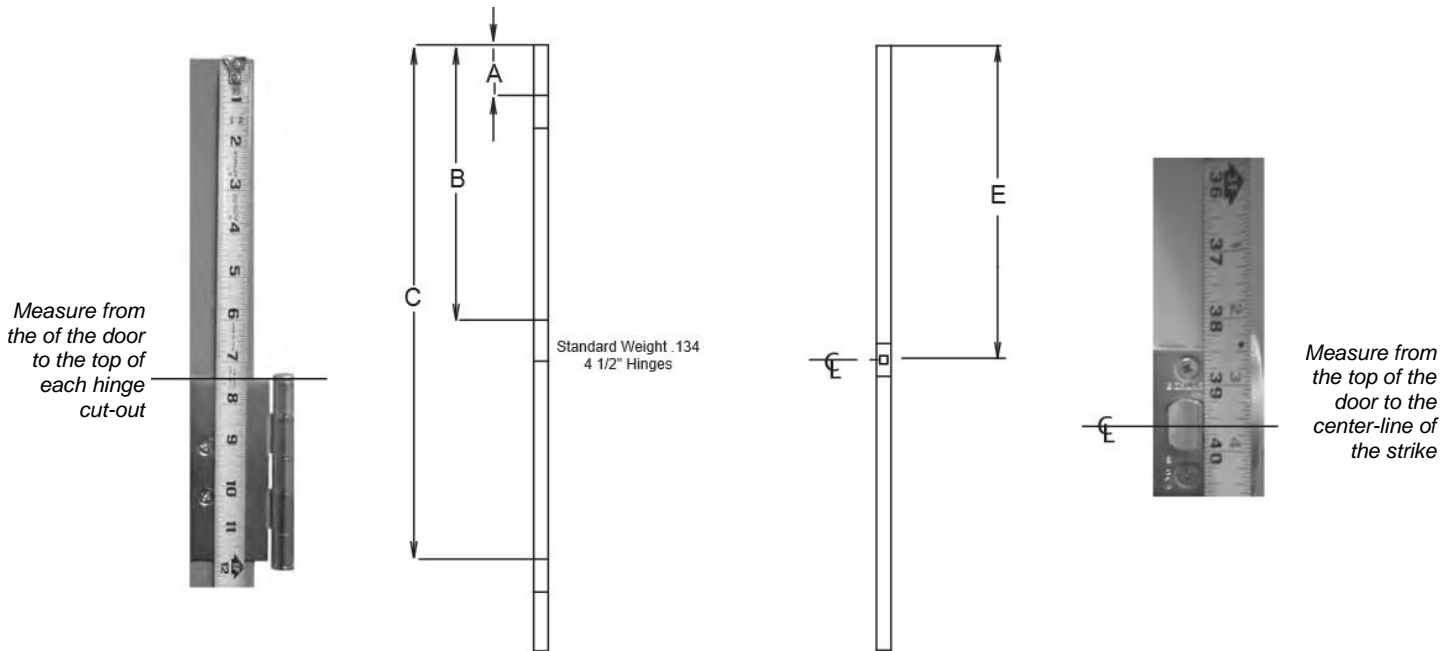

MANUFACTURER	6' 8"				7' 0"				8' 0"				
	A	B	C	E	A	B	C	E	A	B	C	D	E
AMWELD	7 3/8"	37 5/16"	67 1/4"	39 9/16"	7 3/8"	39 5/16"	71 1/4"	43 9/16"	7 3/8"	32 11/16"	58"	83 5/16"	55 9/16"
CECO	6 5/8"	37 5/8"	68 5/8"	38 1/16"	6 5/8"	39 5/8"	72 5/8"	42 1/16"	6 5/8"	32 5/8"	58 5/8"	84 5/8"	54 1/16"
CURRIES	4 7/8"	35 1/8"	65 3/8"	39 7/8"	4 7/8"	37 1/8"	69 3/8"	43 7/8"	4 7/8"	30 3/8"	55 7/8"	81 3/8"	55 7/8"
DKS	7 3/8"	37 5/16"	67 1/4"	39 9/16"	7 3/8"	39 5/16"	71 1/4"	43 9/16"	7 3/8"	32 11/16"	58"	83 5/16"	55 9/16"
FENESTRA	5 1/8"	35 1/8"	65 1/8"	39 9/16"	5 1/8"	37 1/8"	69 1/8"	43 9/16"	5 1/8"	30 1/2"	55 13/16"	81 1/8"	55 9/16"
KEWANEE	7 1/4"	37 5/16"	67 3/8"	39 9/16"	7 1/4"	39 5/16"	71 3/8"	43 9/16"	7 1/4"	32 5/8"	58"	83 3/8"	55 9/16"
MESKER	4 7/8"	35 1/8"	65 3/8"	39 9/16"	4 7/8"	37 1/8"	69 3/8"	43 9/16"	4 7/8"	30 3/8"	55 7/8"	81 3/8"	55 9/16"
PIONEER	4 7/8"	35 1/8"	65 3/8"	41 7/8"	4 7/8"	37 1/8"	69 3/8"	45 7/8"	4 7/8"	30 3/8"	55 7/8"	81 3/8"	57 7/8"
REPUBLIC	7 3/8"	37 5/16"	67 1/4"	39 9/16"	9 3/8"	39 5/16"	69 1/4"	43 9/16"	4 7/8"	30 3/8"	55 7/8"	81 3/8"	55 9/16"
STEELCRAFT	7 3/8"	37 5/16"	67 1/4"	39 9/16"	7 3/8"	39 5/16"	71 1/4"	43 9/16"	7 3/8"	32 21/32"	57 15/16"	83 1/4"	55 9/16"