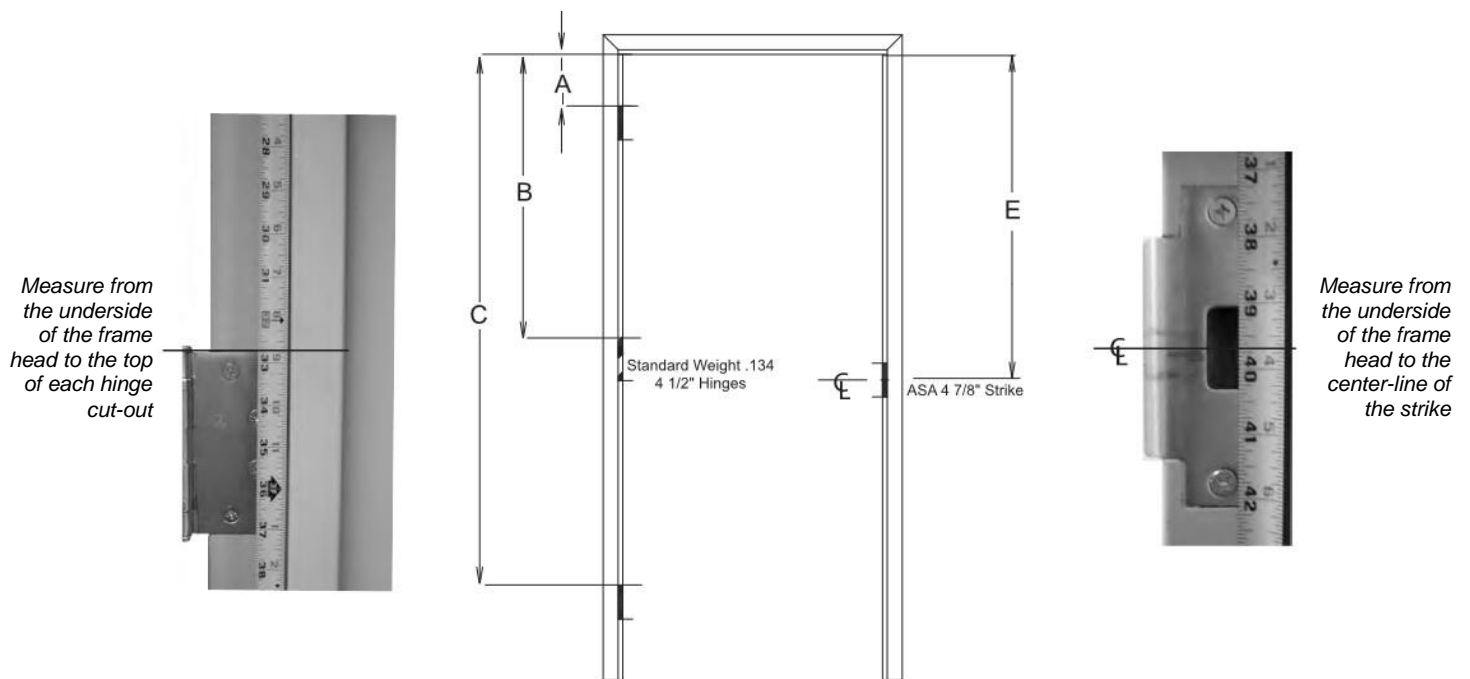

I am the door: By me if any man enter in, he shall be saved, and shall go in and out, and find pasture." Jn. 10:9

Standard Hollow Metal Door Frame Hinge Location Chart (1 3/4" Doors)

MANUFACTURER	6' 8"				7' 0"				8' 0"				
	A	B	C	E	A	B	C	E	A	B	C	D	E
AMWELD	7 1/2"	37 7/16"	67 3/8"	39 11/16"	7 1/2"	39 7/16"	71 3/8"	43 11/16"	7 1/2"	32 13/16"	58 1/8"	83 7/16"	55 11/16"
CECO	6 3/4"	37 3/4"	68 3/4"	38 3/16"	6 3/4"	39 3/4"	72 3/4"	42 3/16"	6 3/4"	32 3/4"	58 3/4"	84 3/4"	54 3/16"
CURRIES	5"	35 1/4"	65 1/2"	40"	5"	37 1/4"	69 1/2"	44"	5"	30 1/2"	56"	81 1/2"	56"
DKS	7 1/2"	37 7/16"	67 3/8"	39 11/16"	7 1/2"	39 7/16"	71 3/8"	43 11/16"	7 1/2"	32 13/16"	58 1/8"	83 7/16"	55 11/16"
FENESTRA	5 1/4"	35 1/4"	65 1/4"	39 11/16"	5 1/4"	37 1/4"	69 1/4"	43 11/16"	5 1/4"	30 5/8"	55 15/16"	81 1/4"	55 11/16"
KEWANEE	7 3/8"	37 7/16"	67 1/2"	39 11/16"	7 3/8"	39 7/16"	71 1/2"	43 11/16"	7 3/8"	32 3/4"	58 1/8"	83 1/2"	55 11/16"
MESKER	5"	35 1/4"	65 1/2"	39 11/16"	5"	37 1/4"	69 1/2"	43 11/16"	5"	30 3/8"	56"	81 1/4"	55 11/16"
PIONEER	5"	35 1/4"	65 1/2"	42"	5"	37 1/4"	69 1/2"	46"	5"	30 1/2"	56"	81 1/2"	58"
REPUBLIC	7 1/2"	37 7/16"	67 3/8"	39 11/16"	9 1/2"	39 7/16"	69 3/8"	43 11/16"	5"	30 1/4"	56"	81 1/4"	55 11/16"
STEELCRAFT	7 1/2"	37 7/16"	67 3/8"	39 11/16"	7 1/2"	39 7/16"	71 3/8"	43 11/16"	7 1/2"	32 25/32"	58 1/16"	83 3/8"	55 11/16"
TIMELY	8 3/8"	37 7/8"	67 3/8"	40 3/32"	8 11/32"	39 27/32"	71 11/32"	44 3/32"					