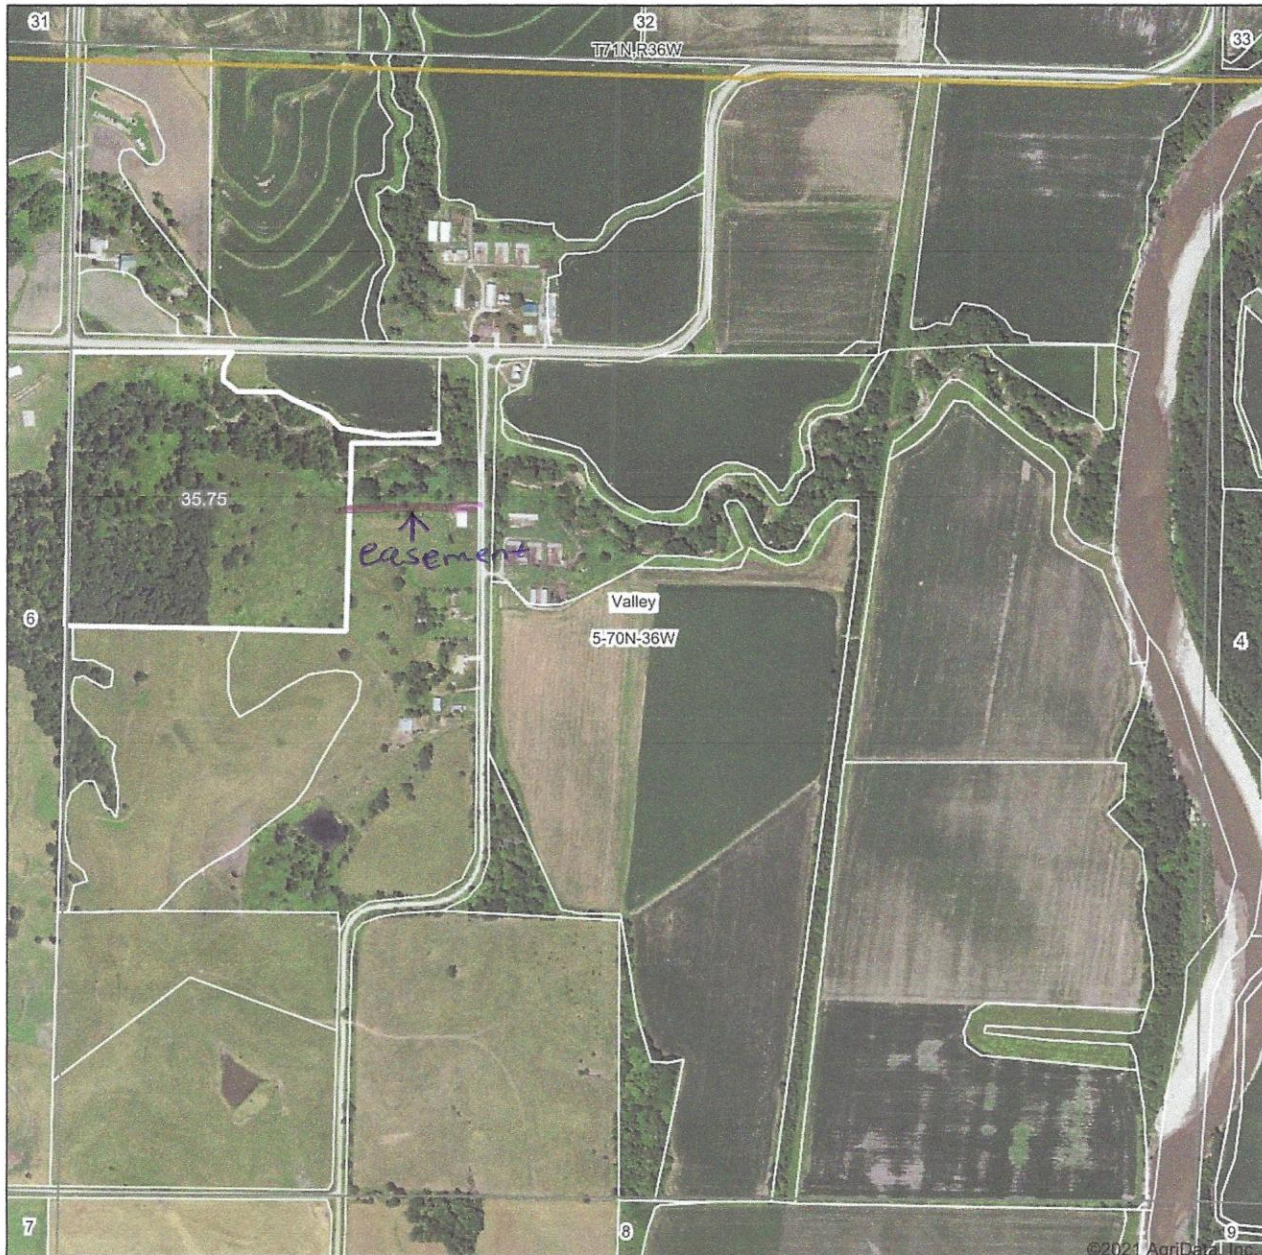

Aerial Map

Map Center: 40° 53' 36.67, -95° 0' 51

5-70N-36W
Page County
Iowa

3/5/2021

Maps Provided By:

 CUSTOMIZED ONLINE MAPPING
 © AgriData, Inc. 2021 www.AgriDataInc.com

Field borders provided by Farm Service Agency as of 5/21/2008.