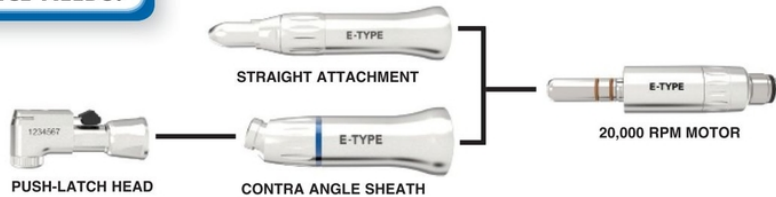

Essentials E-Type Low-Speed Handpiece

- **Easy To Use** push-latch chuck design
- **Economical Workhorse** provides great value
- **Quiet**, vibration-free
- **Durable**, stainless steel back end
- **Easy Control** of speed and direction
- **Comprehensive Warranty Program** with 1 year on motors and 6 months on attachments and heads

Complete System
(112-7301)..... Ea. **584.99**
Contains: 1 of each: air motor, straight attachment, contra-angle sheath & push-latch head.

20,000 rpm Motor
(112-7302)..... Ea. **324.99**

Straight Attachment
(112-7303)..... Ea. **174.99**

Contra Angle Sheath
(112-7304)..... Ea. **134.99**

Push-Latch Head
(112-7305)..... Ea. **69.99**