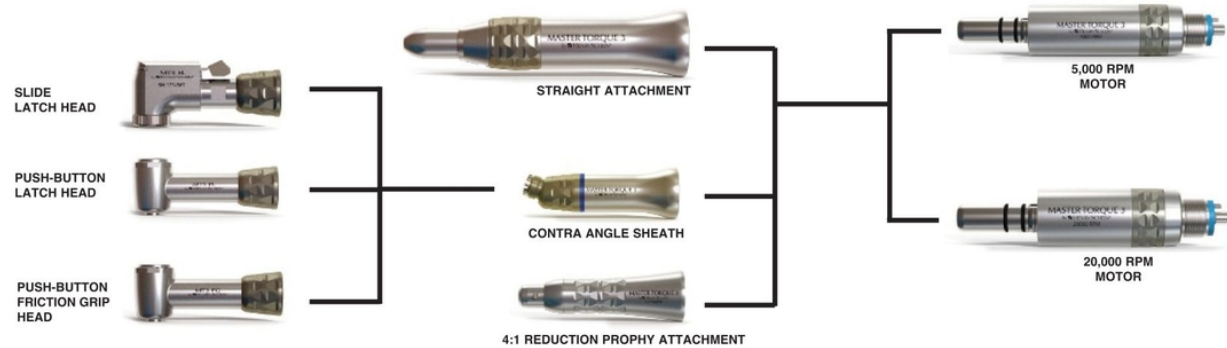

### Maxima®-K Attachments

Designed for use with KaVo contra angles and 181K motors. 1-year warranty.

Maxima®-K Contra Angle Sheath  
(112-7290)..... Ea. 199.99

Maxima®-K Straight Attachment  
(112-7289)..... Ea. 304.99

Maxima®-K PB Friction Grip Latch Head  
(112-7292)..... Ea. 334.99

Maxima®-K PB Latch Head  
(112-7291)..... Ea. 334.99

## Master Torque™ 3 E-Type Low-Speed Handpiece System

- Premium E-type handpiece system
- Updated Surface Pattern for enhanced, durable grip
- Quiet and vibration-free
- Innovative, Ergonomic, Easy-To-Use slide-latch design
- 4:1 Attachment for disposable prophy angles
- No-Lube Motors for simple, easy maintenance
- Standard 4-hole connection
- Comprehensive Warranty Program with 1 year on motors and 6 months on attachments and heads

### Heads

Slide-Latch Head (570-0499)..... Ea.	74.99
Push-Button Latch Head (570-0500)..... Ea.	174.99
Push-Button Friction-Grip Head (570-0501)..... Ea.	189.99