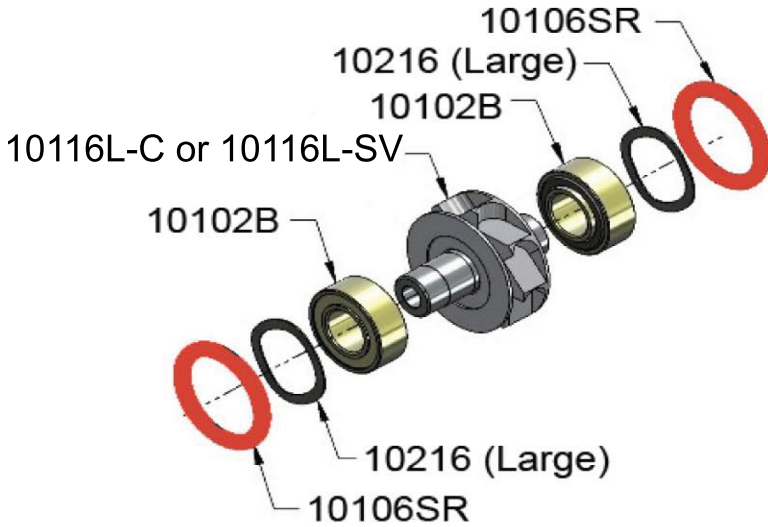

# KaVo S605C / S615L

OEM rebuild and Sable Turbine Build is indicated below.

## KaVo S605C or S615L

OEM KaVo, 10116L-C or 10116L-SV Turbine

Completed Turbine Build