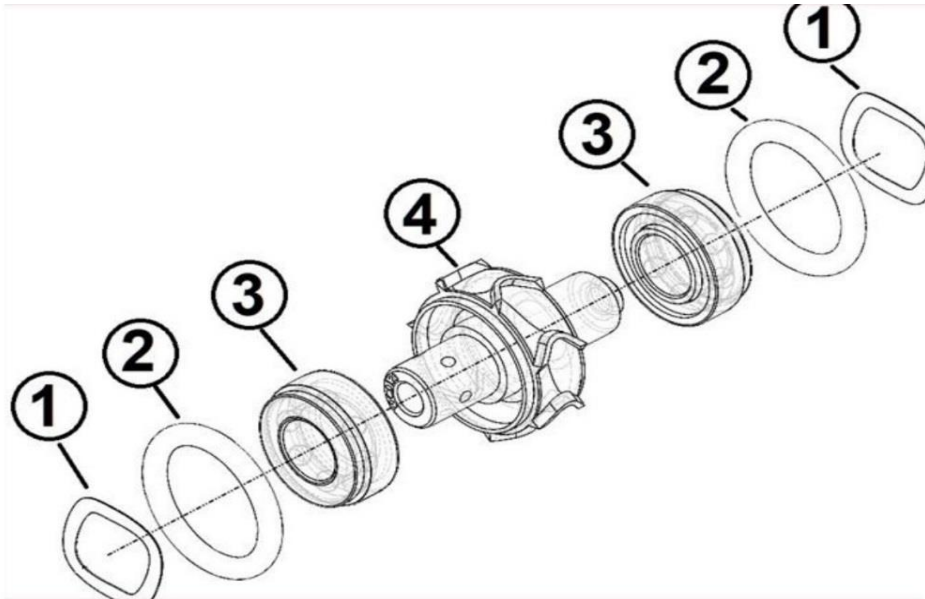

Midwest 2020 Handpieces
Midwest Tradition TL/PRO TLF TB/PRO TBF 2020
Midwest Stylus Plus 2020

These Handpieces have the number 2020 on them and also have a 6-Digit Serial Number of "80XXXX"

#	Part#	Description
1	40410A	Wavy Washer
2	10106S	O-Ring
3	40516PM	Bearing
4	40496PB-A2020	Spindle Combo
		Back Cap
	40408MW-2020	Cap Wrench