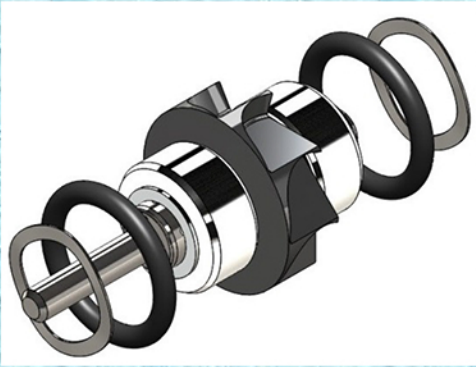

TDC NEW PRODUCT RELEASE

- ▶ Replacement turbine for
- ▶ MIDWEST TRADITION +PLUS

TDC PART NO.	EQUIVALENT OEM PART NO.	REPLACEMENT TURBINE FOR HANDPIECE MODELS	BEARING TYPE
40497PL-T	790218	MIDWEST TRADITION +PLUS	ANGULAR / CERAMIC / INTEGRAL SHIELD

**Turbine part No.
40497PL-T**

Part listing:

- | | |
|--------------|--------------|
| 1. 70109 | 2. 40518PL-1 |
| 3. 10106S | 4. 60102M-C |
| 5. 40477PL-A | 6. 40518PL-2 |

**Sub Assembly part No.
40497PL-A**

**Bearing part No.
60102M-C**

**Cap Wrench Part No.
40408XGT**