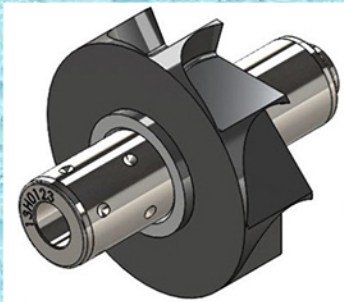

TDC NEW PRODUCT RELEASE

- ▶ Replacement turbine for
- ▶ MIDWEST TRADITION +PLUS

TDC PART NO.	EQUIVALENT OEM PART NO.	REPLACEMENT TURBINE FOR HANDPIECE MODELS	BEARING TYPE
40497PL-T	790218	MIDWEST TRADITION +PLUS	ANGULAR / CERAMIC / INTEGRAL SHIELD

**Turbine part No.
40497PL-T**

Part listing:

- | | |
|--------------|--------------|
| 1. 70109 | 2. 40518PL-1 |
| 3. 10106S | 4. 60102M-C |
| 5. 40477PL-A | 6. 40518PL-2 |

**Sub Assembly part No.
40497PL-A**

**Bearing part No.
60102M-C**

**Cap Wrench Part No.
40408XGT**