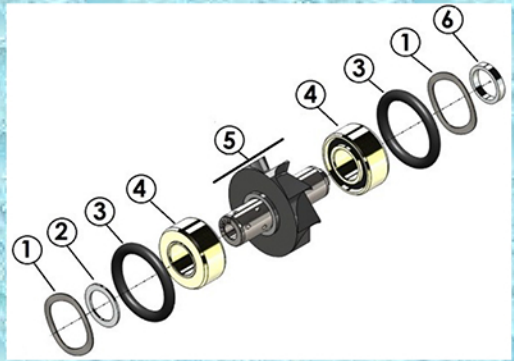

TDC NEW PRODUCT RELEASE

- ▶ Replacement turbine for
- ▶ MIDWEST TRADITION +PLUS

TDC PART NO.	EQUIVALENT OEM PART NO.	REPLACEMENT TURBINE FOR HANDPIECE MODELS	BEARING TYPE
40497PL-T	790218	MIDWEST TRADITION +PLUS	ANGULAR / CERAMIC / INTEGRAL SHIELD

**Turbine part No.
40497PL-T**

Part listing:

- | | |
|--------------|--------------|
| 1. 70109 | 2. 40518PL-1 |
| 3. 10106S | 4. 60102M-C |
| 5. 40477PL-A | 6. 40518PL-2 |

**Sub Assembly part No.
40497PL-A**

**Bearing part No.
60102M-C**

**Cap Wrench Part No.
40408XGT**