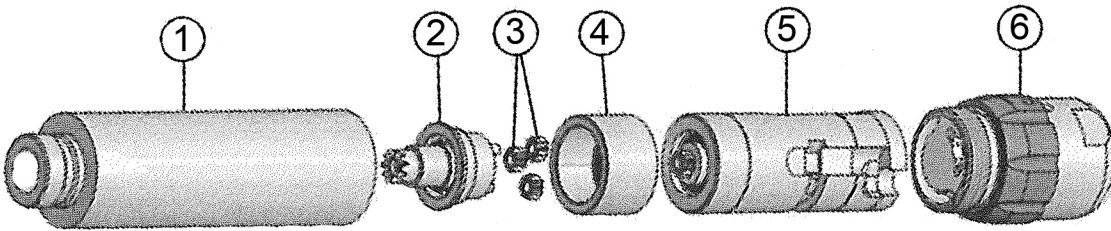

Star Titan-3 5K Motor

#	Part#	Description
1	57510A	5K Housing
2	SO-262242	Output Shaft Assembly
3	60218	Planetary Gears
4	60216	Ring Gear
5	N/A	Motor Assembly
6	60285	Swivel Head Assembly
7	60217	Sun Gear
8	60229	Gear Spacer
9	60101	Bearing
10	N/A	Front Motor Plate
11	SO-262324	Rotor Assembly
12	60220	Rotor Blades
13	60220A	Springs
14	60320	Bearing Spacer
15	SO-262210	Motor Cylinder
16	60222	Alignment Pin
17	60321	Rear Motor Plate
18	60222A	Lower Alignment Pin
19	60101	Bearing
20	60322	Lower Bearing Spacer
21	60323	Wavy Washer
22	60314	Distributor Plate