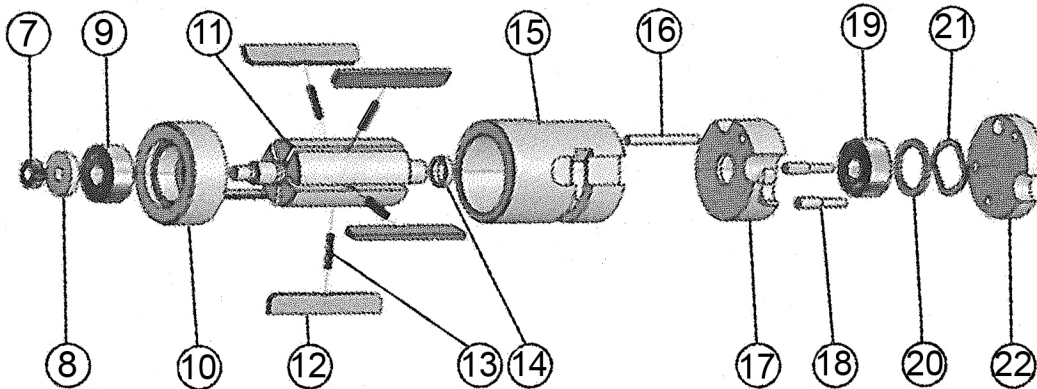

Star Titan-3 5K Motor

#	Part#	Description
1	57510A	5K Housing
2	SO-262242	Output Shaft Assembly
3	60218	Planetary Gears
4	60216	Ring Gear
5	N/A	Motor Assembly
6	60285	Swivel Head Assembly
7	60217	Sun Gear
8	60229	Gear Spacer
9	60101	Bearing
10	N/A	Front Motor Plate
11	SO-262324	Rotor Assembly
12	60220	Rotor Blades
13	60220A	Springs
14	60320	Bearing Spacer
15	SO-262210	Motor Cylinder
16	60222	Alignment Pin
17	60321	Rear Motor Plate
18	60222A	Lower Alignment Pin
19	60101	Bearing
20	60322	Lower Bearing Spacer
21	60323	Wavy Washer
22	60314	Distributor Plate