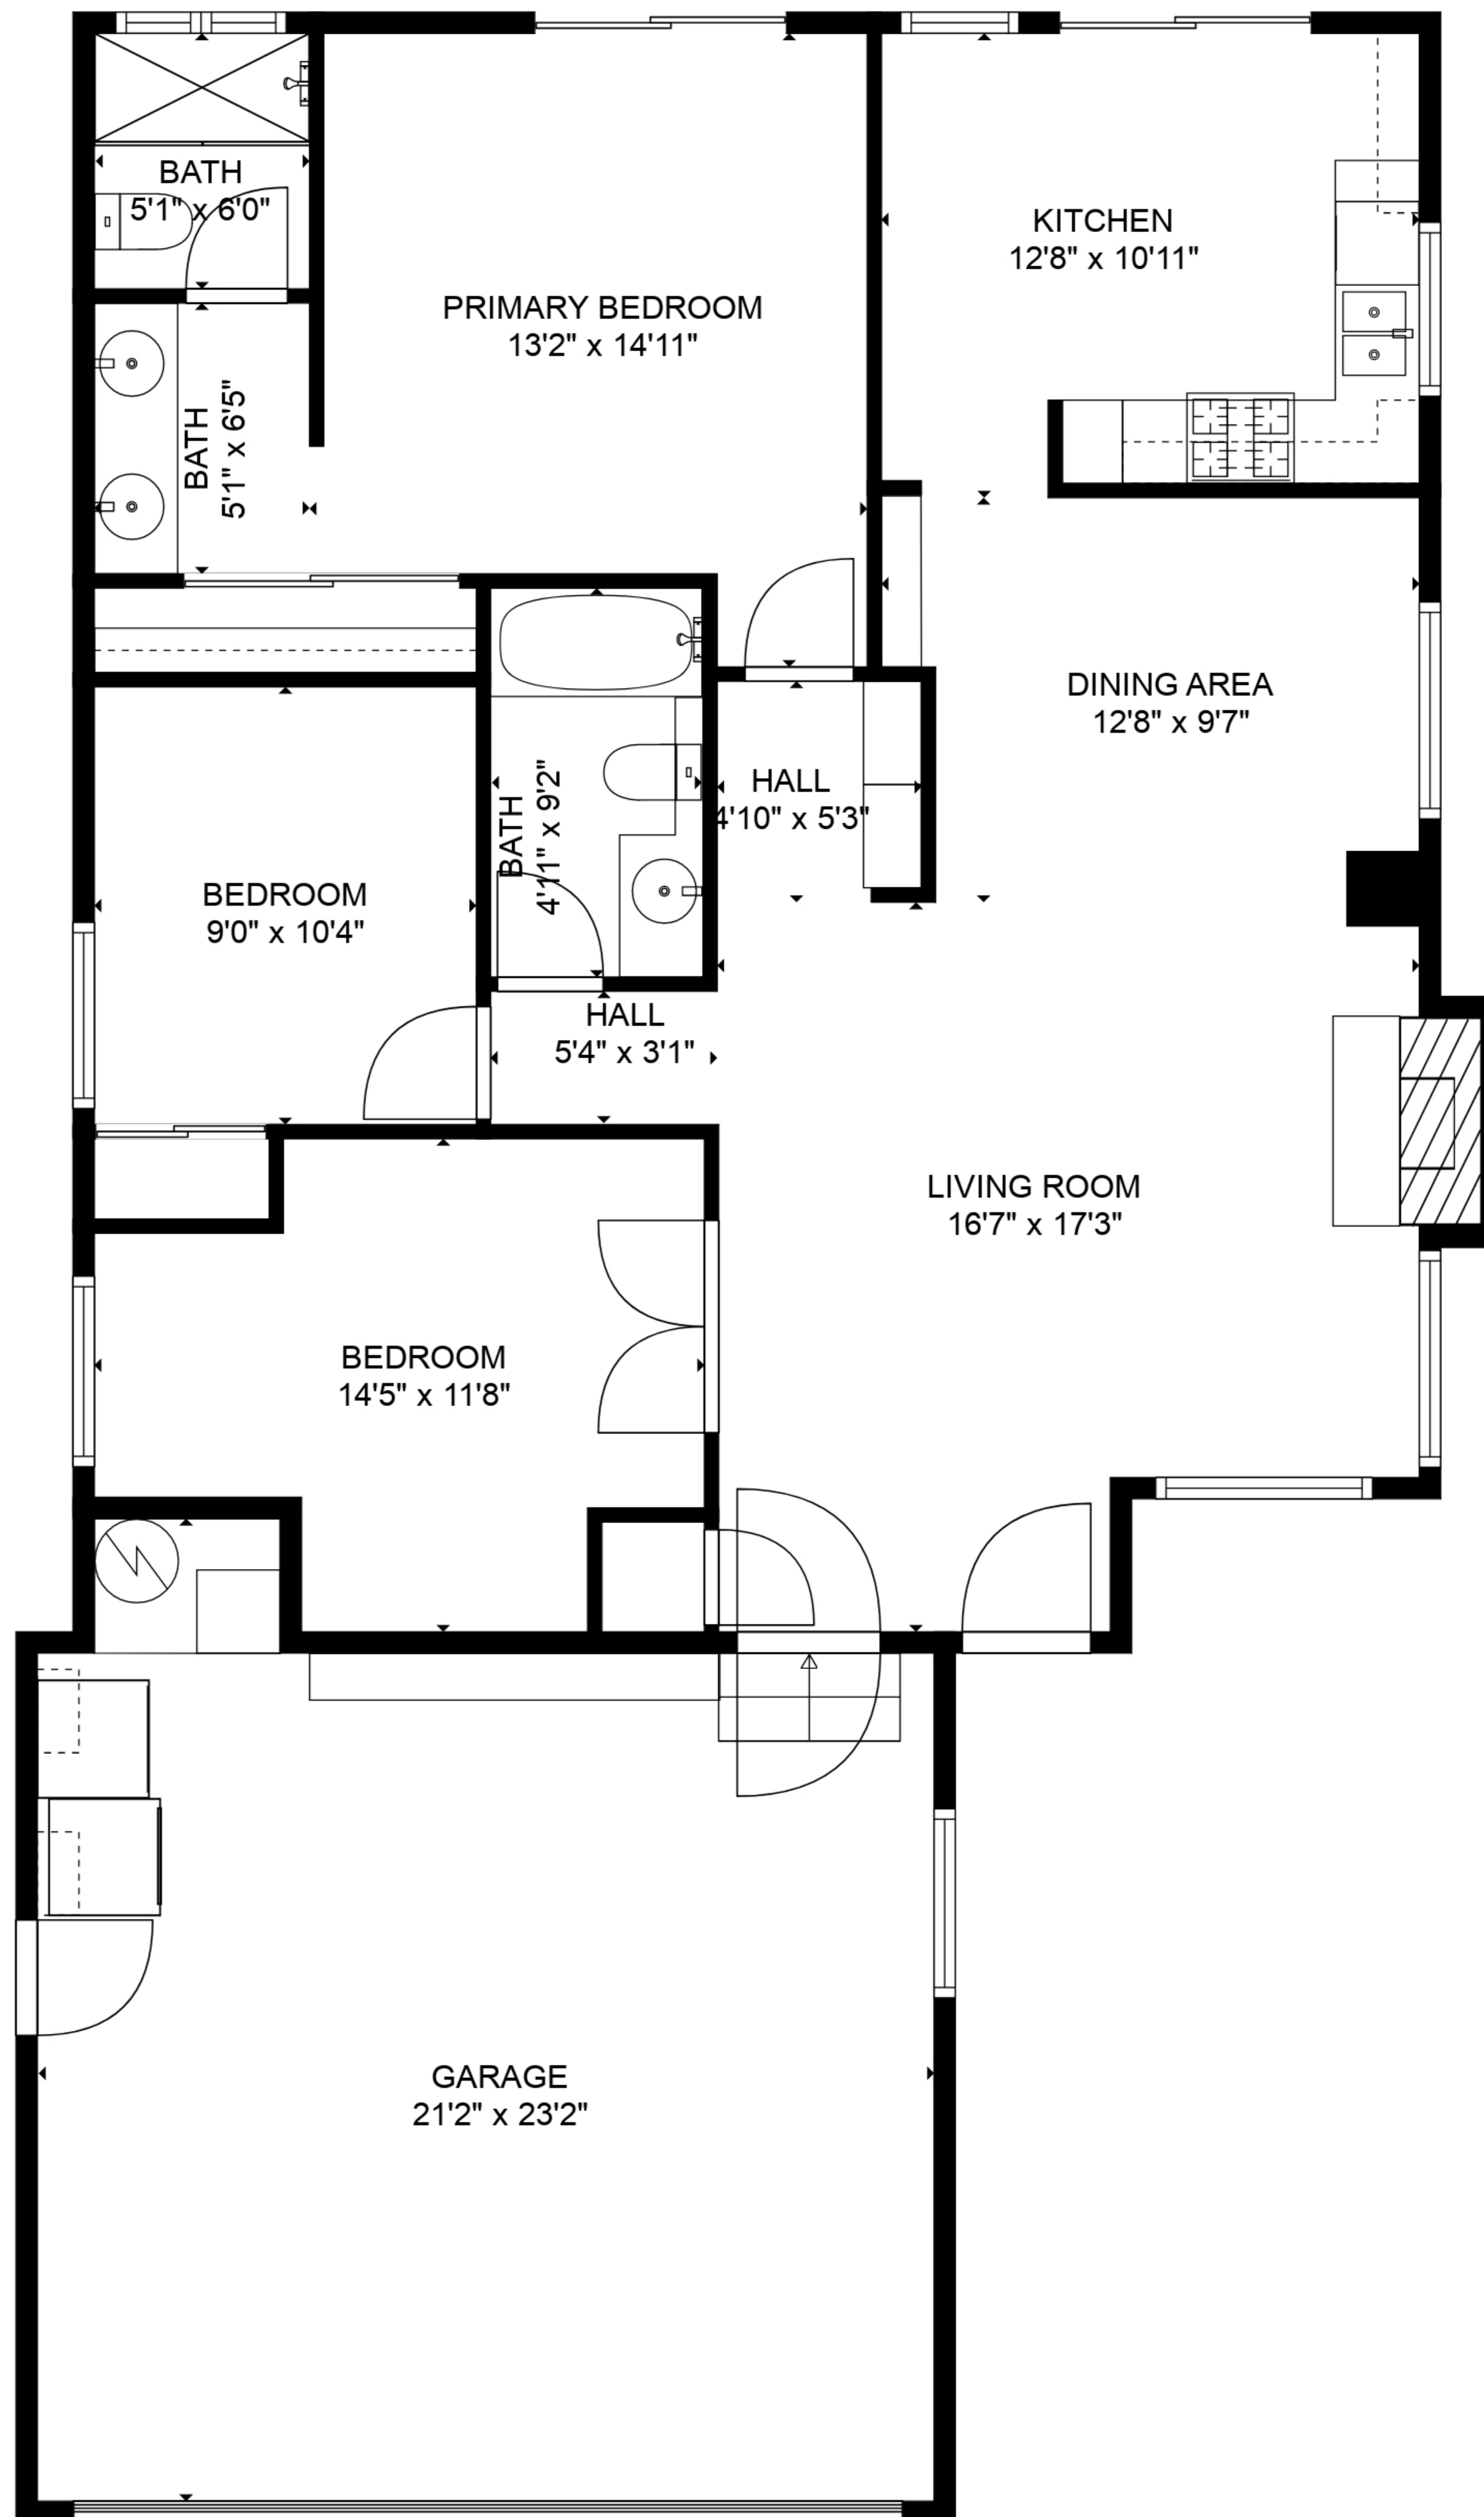

1165 Camellia Lane, Suisun City

Total: 1205 sqft