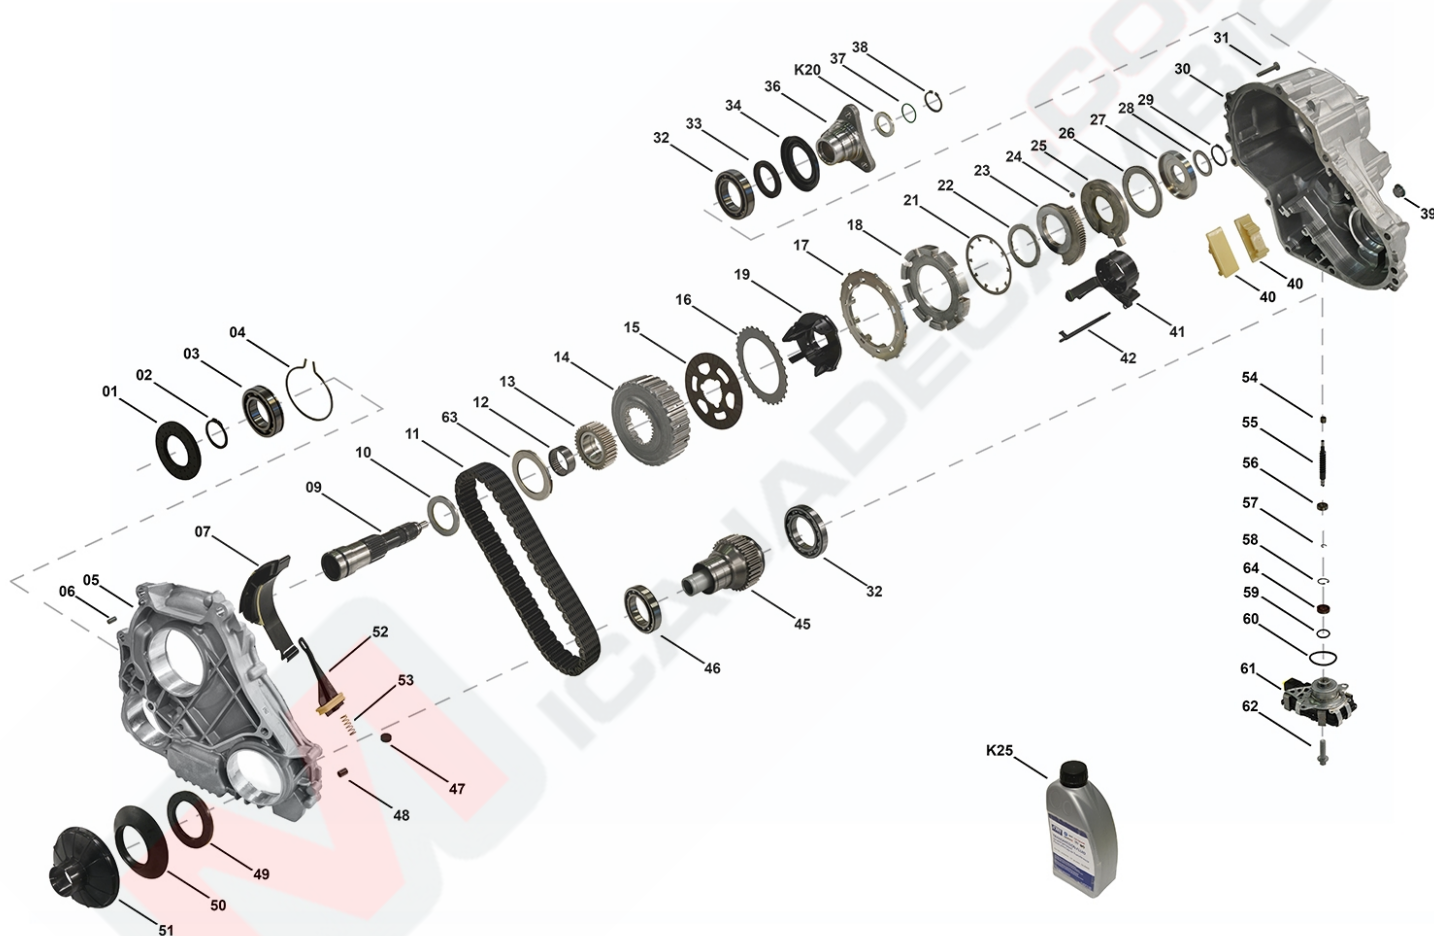

# Transfer Case ATC13-1

TC00555, TC00556, TC00557

OEM No: 27108747764; 27109469019; 27109469020

## List of parts

Pos	Part number	OEM no	Quantity	Product name	Info
'101	TC00555	27109469019		OE References	27109469019, 27109895299, 27109470187, 27108487143, 27108740625, 27108485037, 27108487143, 27108485602, 27108697722, 27108684859, 27108684857