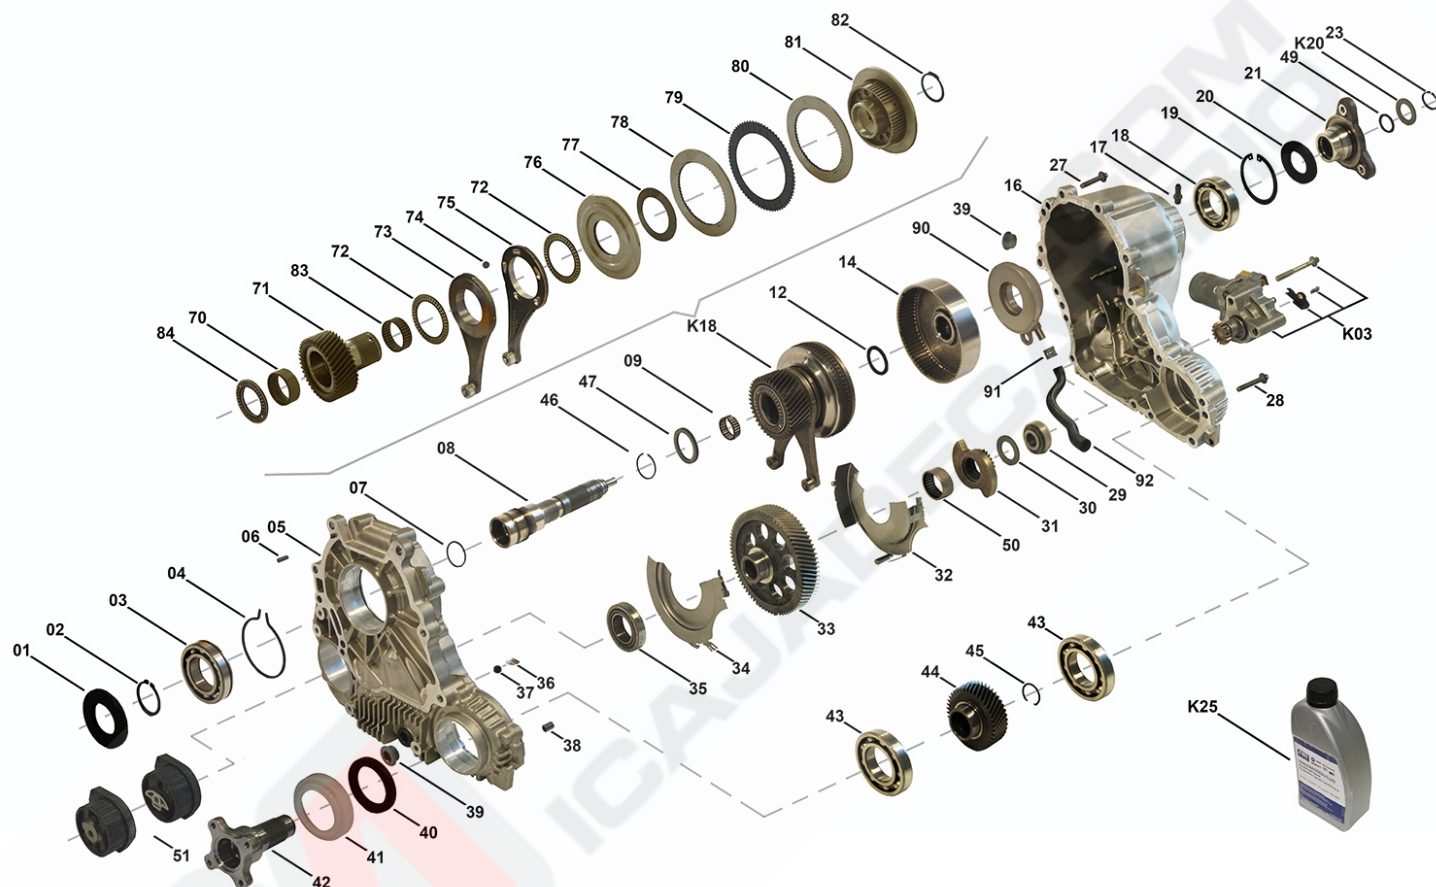

## List of parts

Pos	Part number	OEM no	Quantity	Product name	Info
'I01	TC00035	27107599690; 27107599693		OE References	27107546677, 27107548666, 27107549030, 27107552701, 27107599690, 27107599691, 27107599693
'I02	TC00285	27107613152; 27107613153		OE References	27107613152, 27107613153
'K00	SP02033		1 piece	Repair Kit	Contains position K03, 01, 03, 07, 09, 12, 18, 20, 23, 29, 35, 39, 40, 43, 46, 49, 50, 70, 72, 77, 78, 79, 80, 82, 83, 84, 90, 91 Detailed information can be found in Categories "Repair Kit's"
'K01	SP00593		1 piece	Bearing Kit	Contains position 03, 09, 18, 29, 35, 43, 50
'K02	SP00746		1 piece	Sealing Kit	Contains position 01, 07, 20, 40, 49
'K03	SP00116	27107546671	1 piece	Actuator Kit	Supplied with Code Resistor