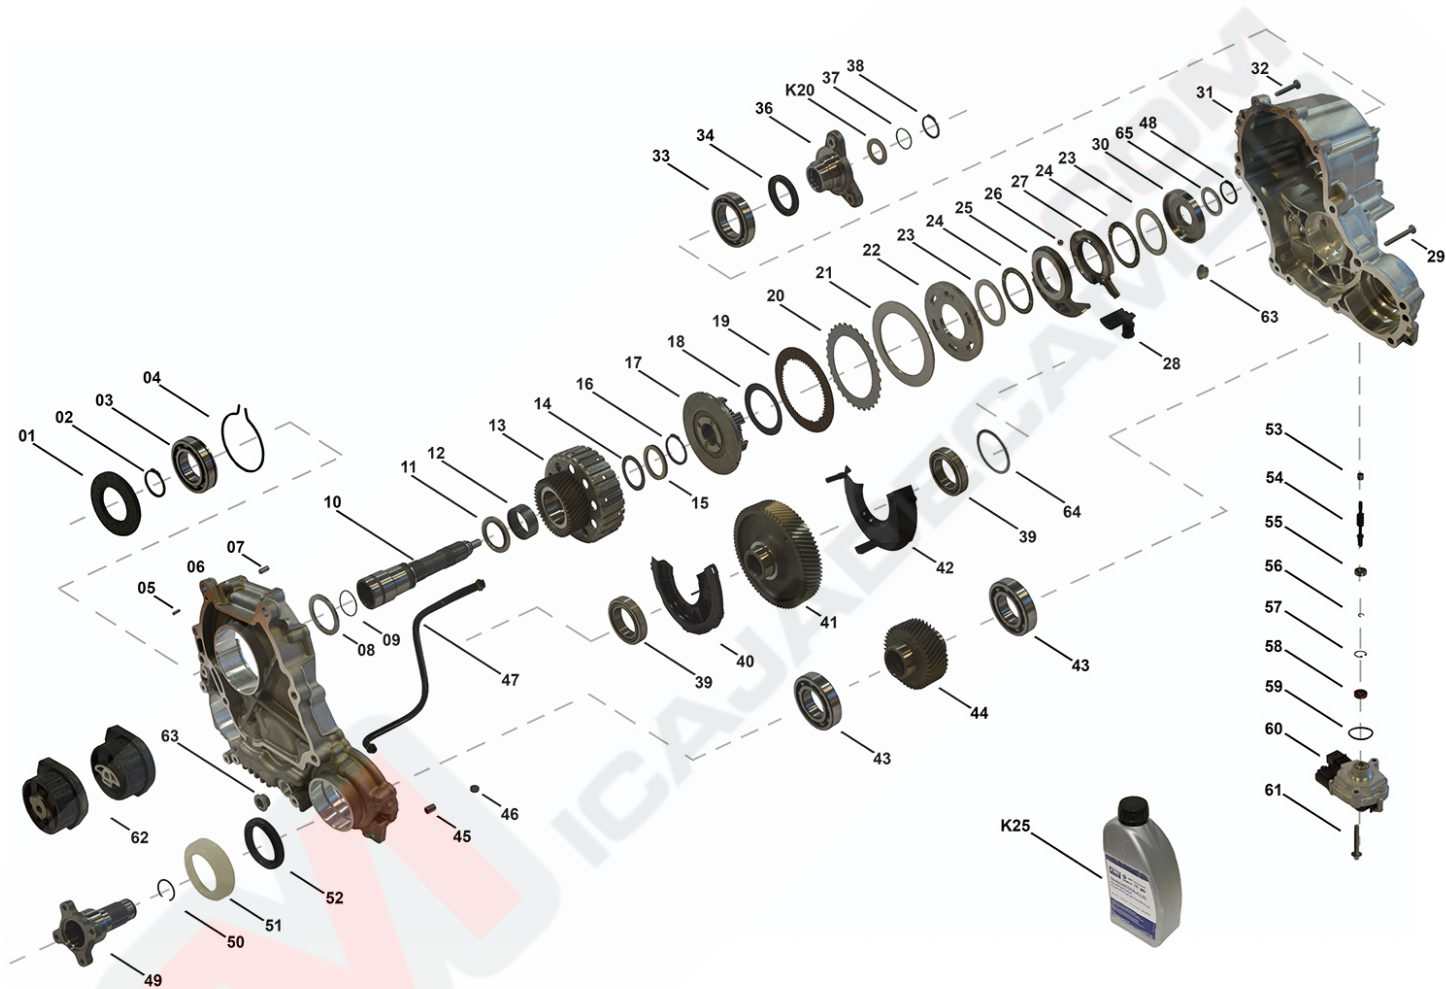

Transfer Case ATC350

TC00266, TC00267, TC00394

OEM No: 27105A371E5; 27105A371E6; 27105A371E7

Brands

Brand	Modelseries
BMW	5; 7; X1

List of parts

Pos	Part number	OEM no	Quantity	Product name	Info
'101	TC00266	27105A371E5		OE References	27107607638, 27107609194, 27107610584, 27107619176, 27107635755, 27107636477, 27107639266, 27107643748, 27108697976, 27105A371E5