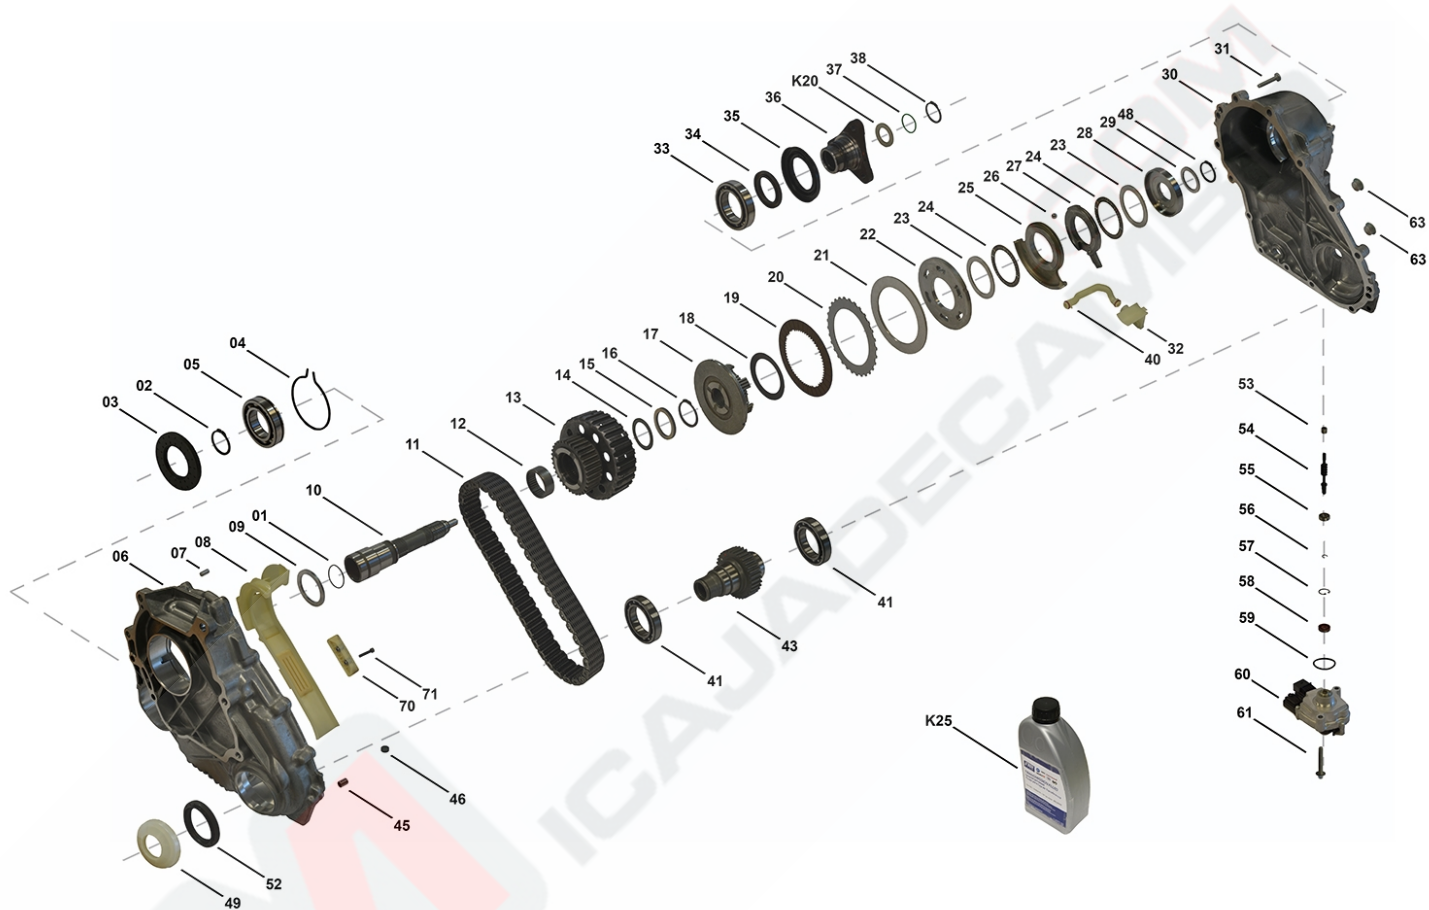

Transfer Case ATC450

TC00398, TC00399, TC00400

OEM No: 27105A371D7; 27105A371D8; 27105A371D9

Brands

Brand	Modelseries
BMW	X3; X5; X6

List of parts

Pos	Part number	OEM no	Quantity	Product name	Info
'101	TC00398	27105A371D7		OE References	27107605344, 27107609196, 27107610586, 27107619178, 27107627944, 27107629405, 27107629605, 27107635753, 27107636480, 27107639271, 27107643751, 27108697972, 27105A371D7