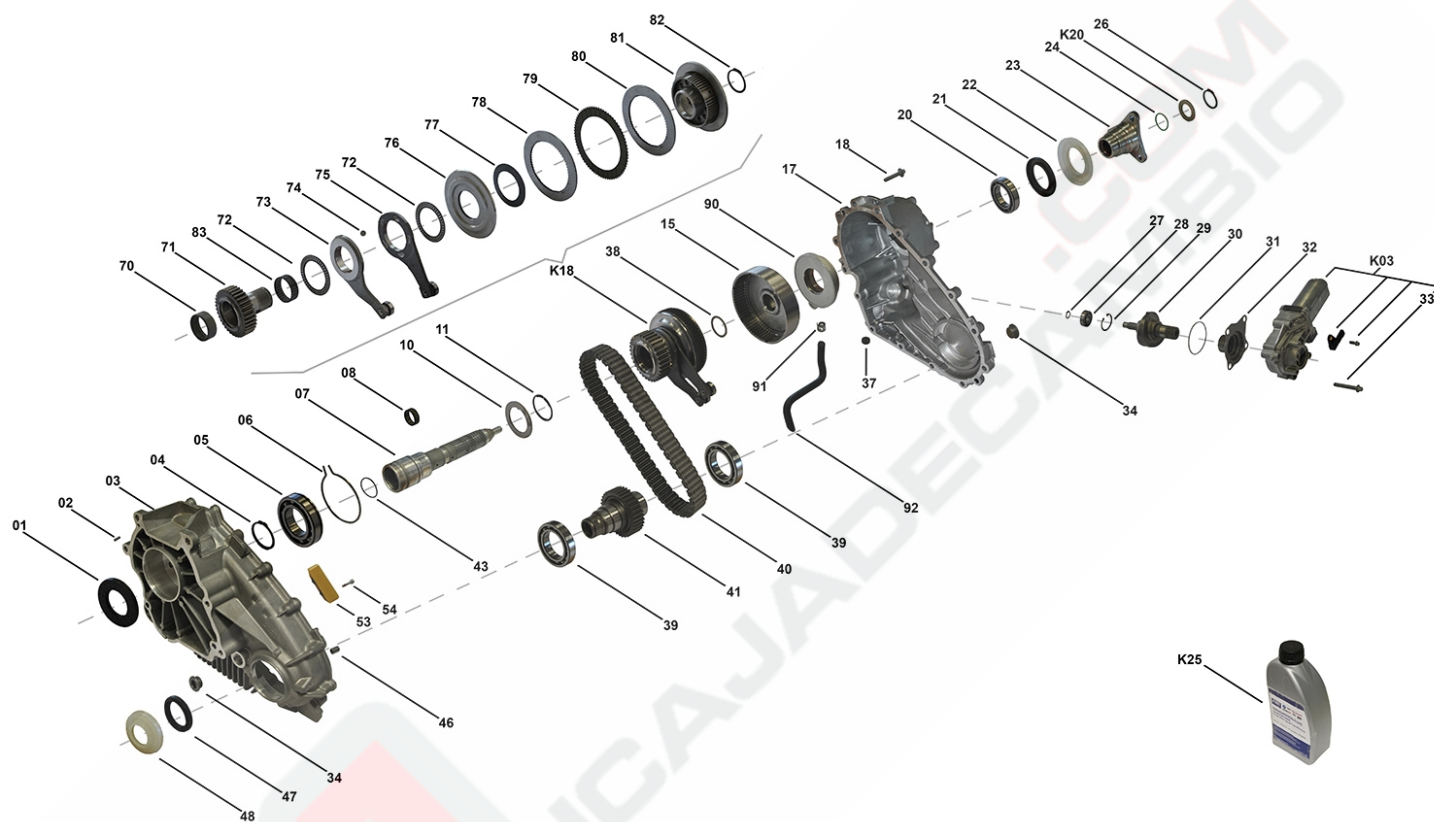

Transfer Case ATC700

TC00200, TC00260, TC00261

OEM No: 27107599886; 27107599887; 27107599889; 27107599890; 27107599898; 27107599899

Brands

Brand	Modelseries
BMW	X5; X6

List of parts

Pos	Part number	OEM no	Quantity	Product name	Info
'I01	TC00200	27107599886; 27107599889		OE References	27107556249, 27107566252, 27107566253, 27107574777, 27107574825, 27107599886, 27107599889
'I02	TC00260	27107599898; 27107599899		OE References	27107590868, 27107599898, 27107599899
'I03	TC00261	27107599887; 27107599890		OE References	27107567644, 27107568233, 27107574778, 27107574826, 27107599887, 27107599890
'K00	SP02035		1 piece	Repair Kit	Contains position K03, 01, 05, 08, 20, 21, 24, 26, 27, 28, 31, 32, 34, 38, 39, 40, 43, 47, 53, 54, 70, 72, 77, 78, 79, 80, 82, 83, 90, 91 Detailed information can be found in Categories "Repair Kit's"
'K01	SP00743		1 piece	Bearing Kit	Contains position 05, 08, 20, 39