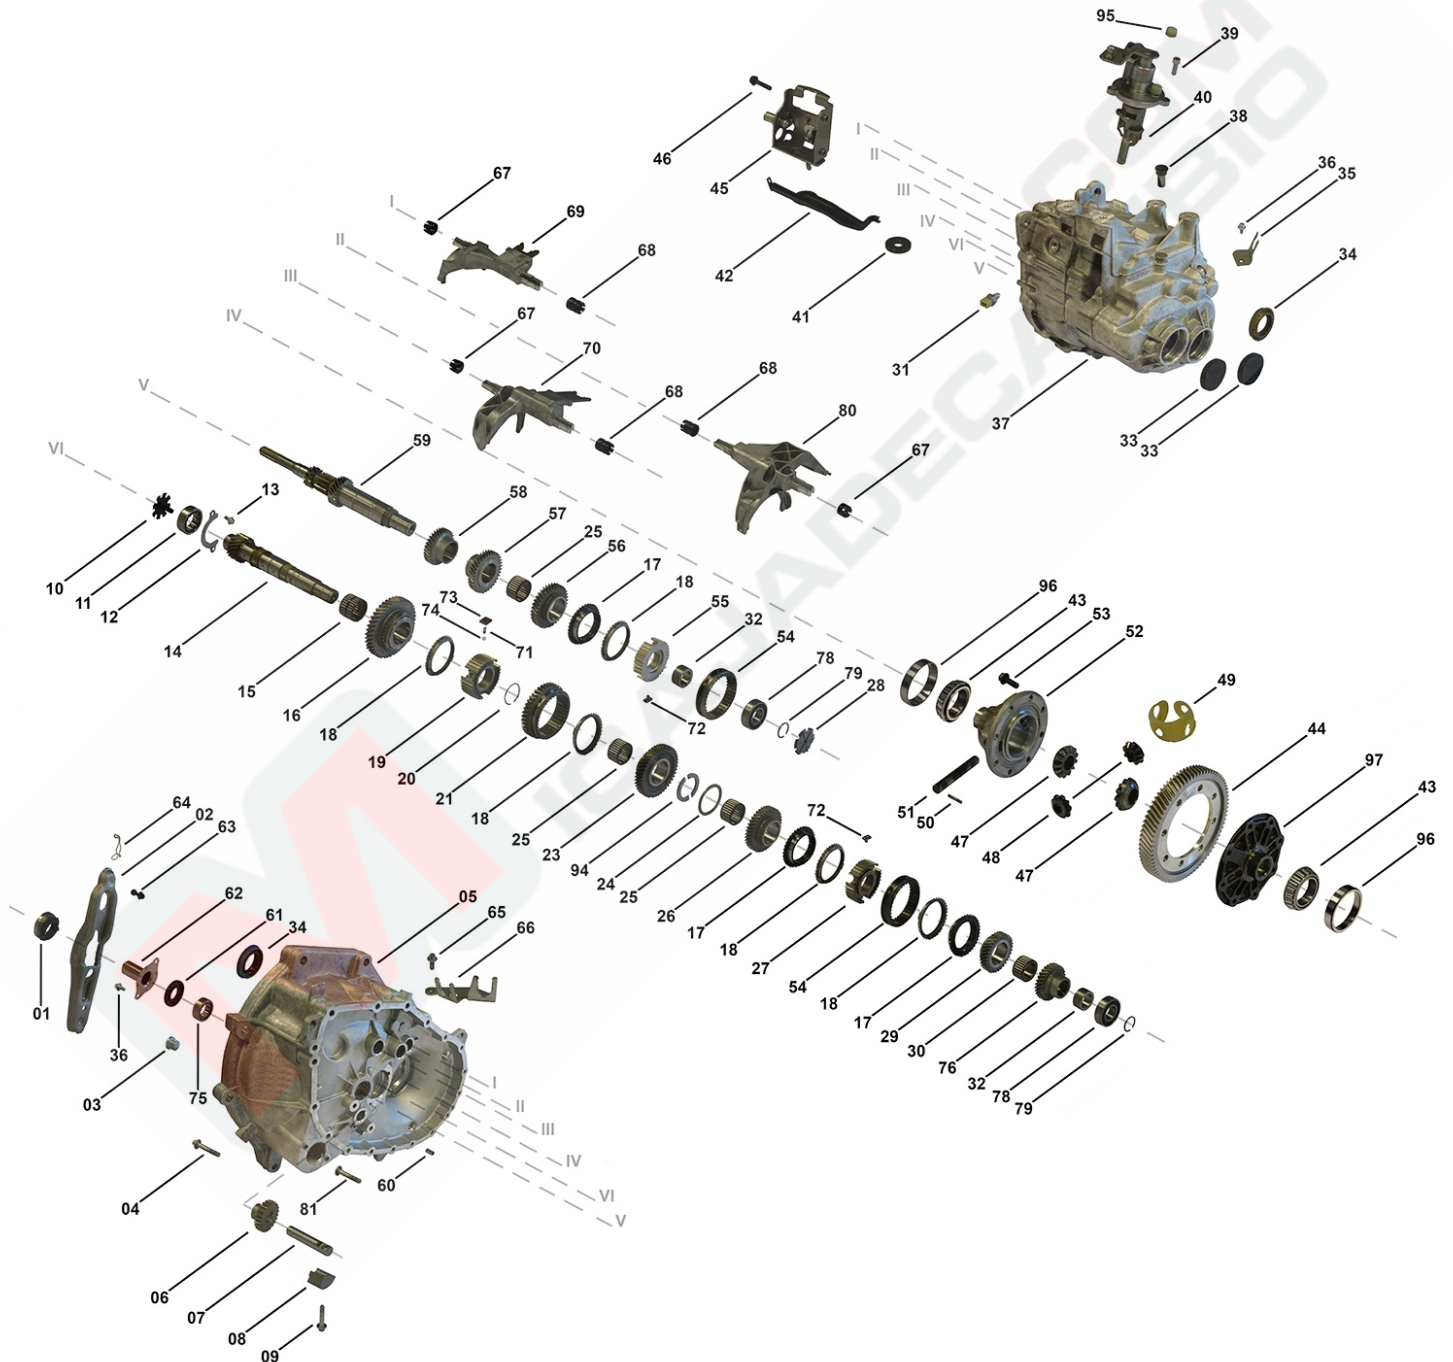

Manual Transmission 252 (GS5-52BG)

MT00029, MT00030

OEM No: 23007533348; 23007533349

Brands

Brand	Modelseries
Mini	Cooper; One

List of parts