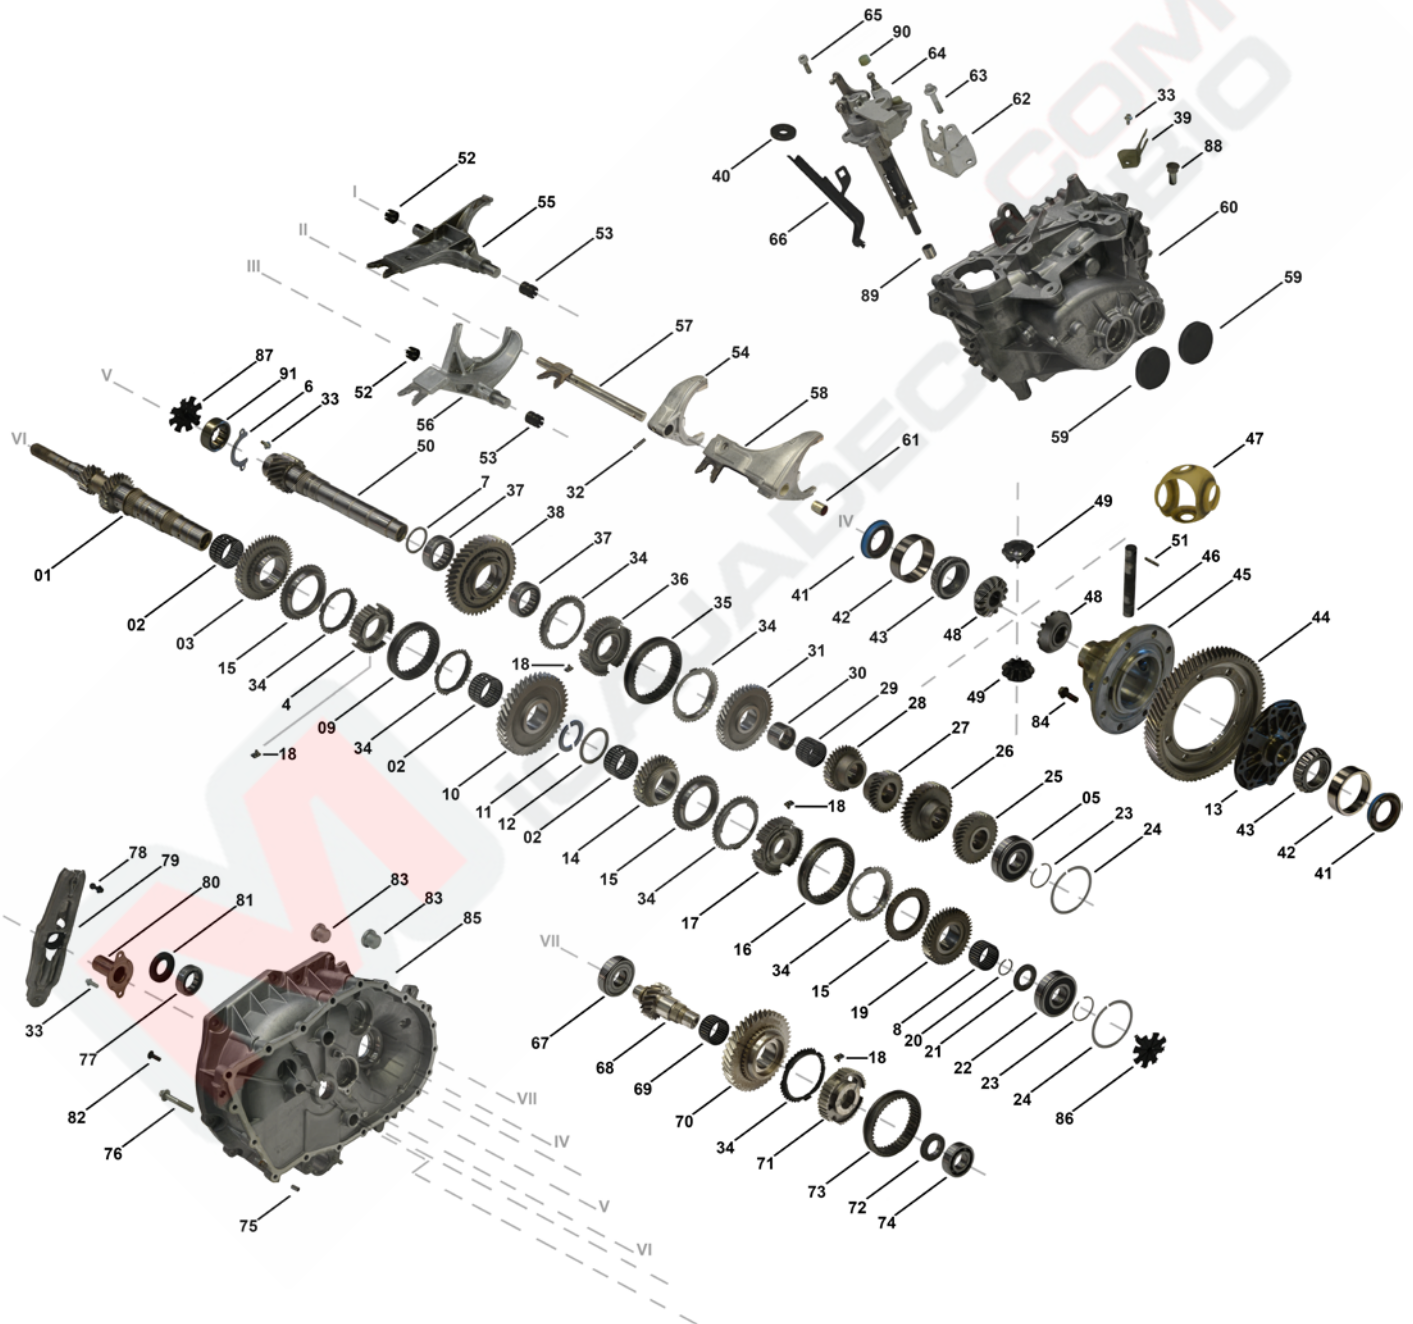

Manual Transmission 255 (GS6-55BG)

MT00042

OEM No: 23008614259

Brands

Brand	Modelseries
Mini	Cooper; One

List of parts

Manual Transmission 255 (GS6-55BG)

MT00042