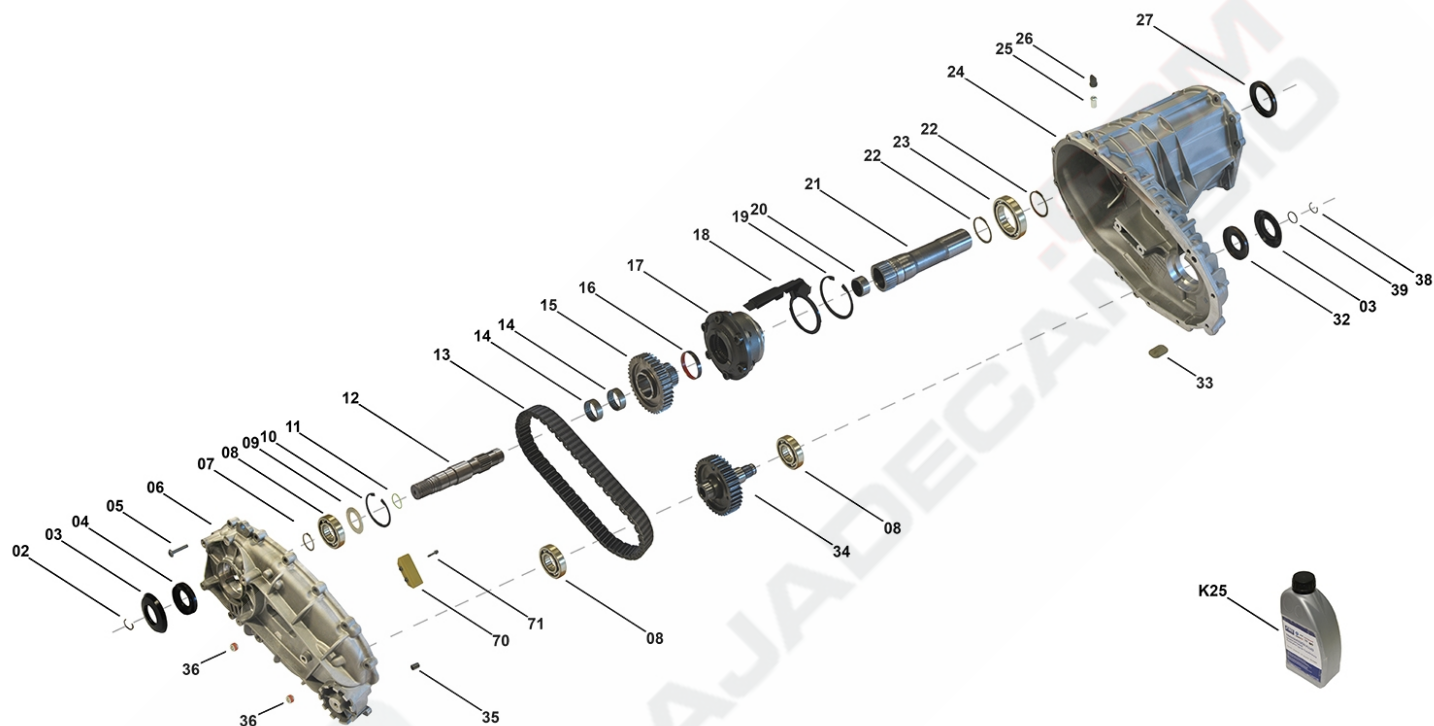

Transfer Case PL72 T

TC00311, TC00319, TC00323

OEM No: 95834102003; 95834102012; 95834102021

Brands

Brand	Modelseries
Porsche	Cayenne

List of parts

Pos	Part number	OEM no	Quantity	Product name	Info
'ATT	TC00311 & TC00323	95834102003; 95834102012		Technical Change Information	Attention - Dimension Change: For OE code 0BU341011D and starting with OE code 95834102012 the dimension has been changed from 1" to 1,25" for following parts: Housing, Chain, Sprocket ASM, Sprocket Output, Deflector Front, Deflector Rear. For OE code 95834102011 only parts with Dimension 1" can be used.
'I01	TC00311	95834102003		OE References	Sprocket/Chain Dimension 1": 95834102001 (0BU341010B, 0BU341010R), 95834102002 (0BU341011G), 95834102003 (0BU341011Q) Sprocket/Chain Dimension 1,25": 0BU341011D
'I02	TC00319	95834102021		OE References	Sprocket/Chain Dimension 1": 0BU341010L, 95834102020 (0BU341011J), 95834102021 (0BU341011T)
'I03	TC00323	95834102012		OE References	Sprocket/Chain Dimension 1": 95834102011 (0BU341010M, 0BU341011C) Sprocket/Chain Dimension 1,25": 95834102012 (0BU341011K, 0BU341011M)
'K01	SP00227		1 piece	Bearing Kit	Contains position 08, 14, 16, 20, 23